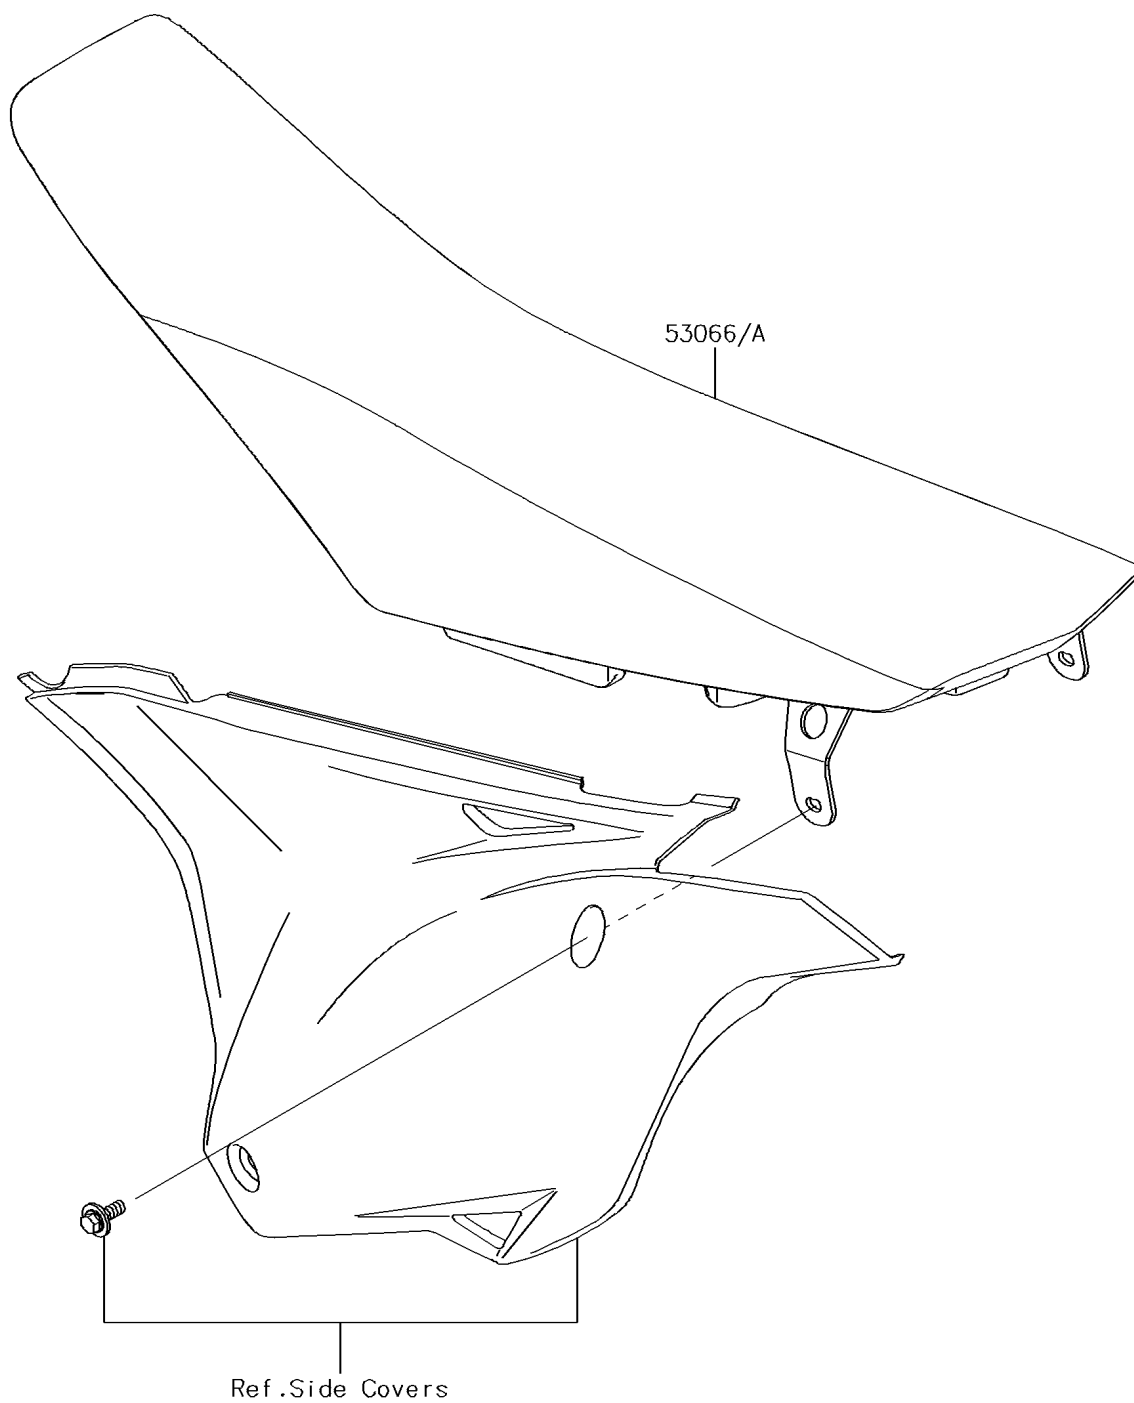

## 2017 KX™85 PARTS DIAGRAM

Seat

F2510

## 2017 KX™85 PARTS LIST

Seat

ITEM NAME	PART NUMBER	QUANTITY
SEAT-ASSY, GREEN/BLACK (Ref # 53066A)	53066-0455-49F	1