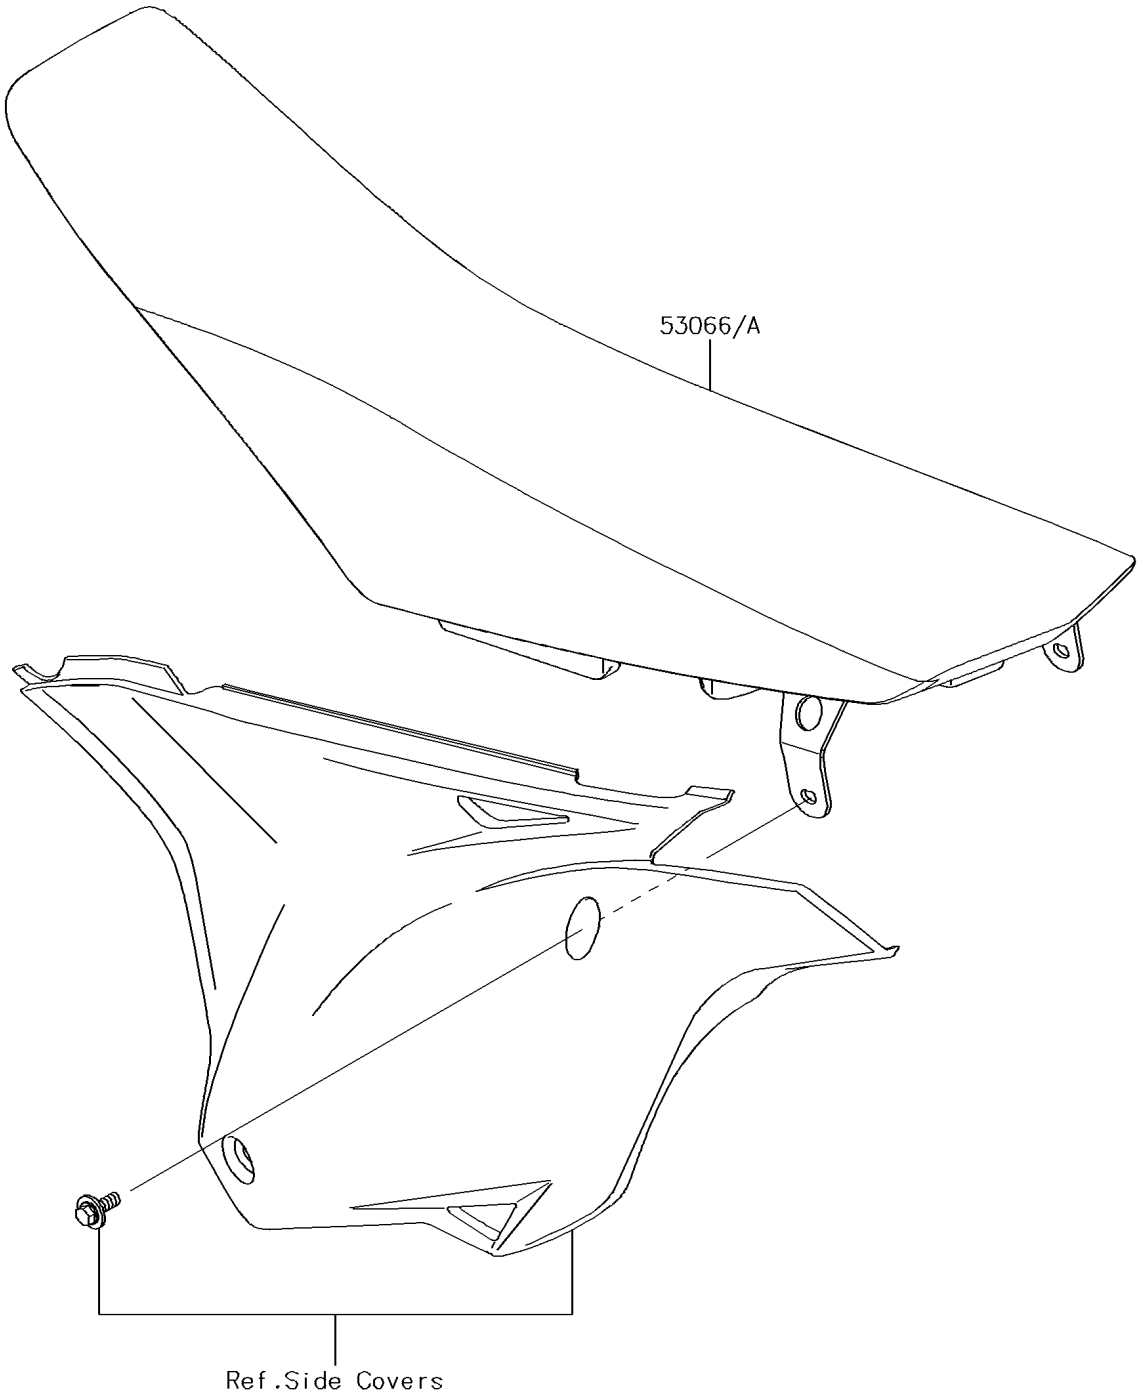

2016 KX™85 PARTS DIAGRAM

Seat

F2510

2016 KX™85 PARTS LIST

Seat

ITEM NAME	PART NUMBER	QUANTITY
SEAT-ASSY, GREEN/BLACK (Ref # 53066A)	53066-0455-49F	1