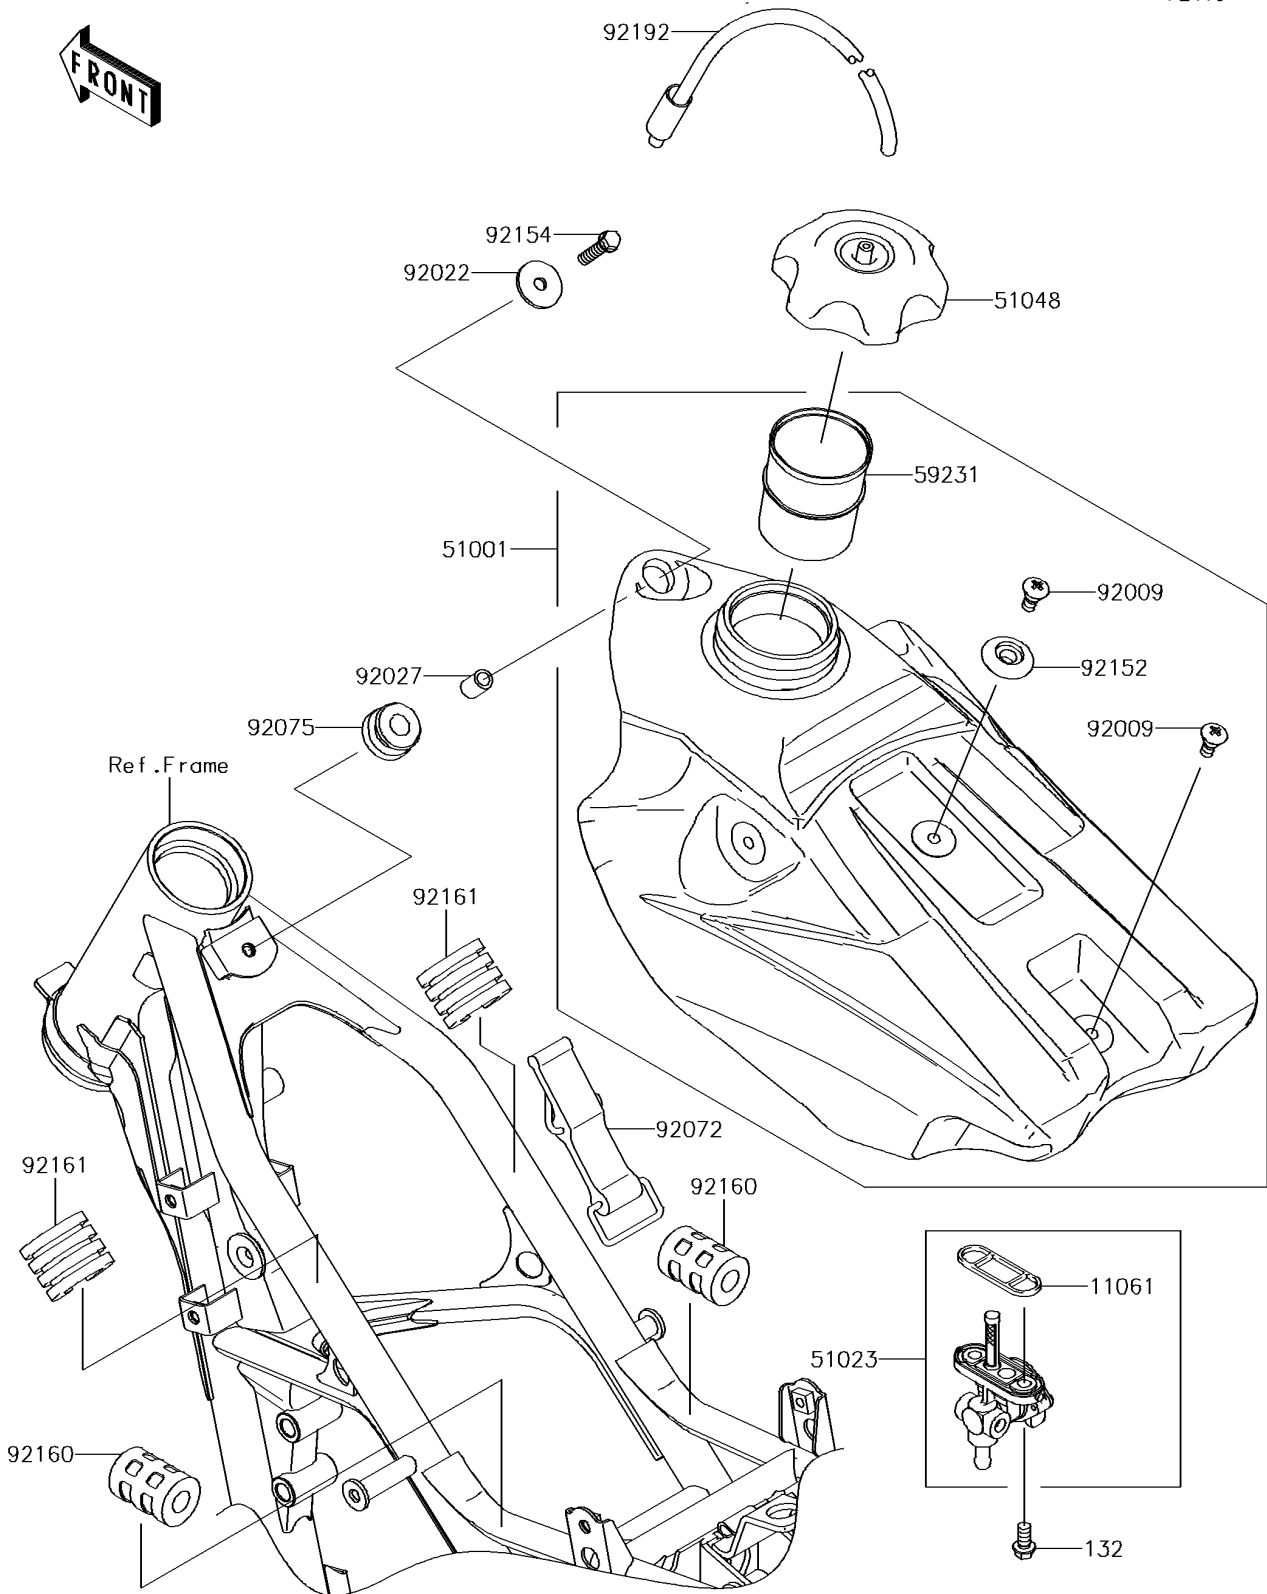

## 2017 KX™85 PARTS DIAGRAM

Fuel Tank

F2410

## 2017 KX™85 PARTS LIST

Fuel Tank

ITEM NAME	PART NUMBER	QUANTITY
GASKET,FUEL TAP (Ref # 11061)	11061-0181	1
BOLT-FLANGED-SMALL,6X12 (Ref # 132)	132BA0612	1
TANK-COMP-FUEL (Ref # 51001)	51001-0776	1
TAP-ASSY,FUEL (Ref # 51023)	51023-0024	1
CAP-ASSY-TANK,FUEL (Ref # 51048)	51048-0009	1
FILLER (Ref # 59231)	59231-0019	1
SCREW,6MM (Ref # 92009)	92009-1971	1
WASHER,6.5X24X2 (Ref # 92022)	92022-1690	1
COLLAR,6.8X10X14 (Ref # 92027)	92027-1966	1
BAND,FUEL TANK (Ref # 92072)	92072-1229	1
DAMPER (Ref # 92075)	92075-1787	1
COLLAR (Ref # 92152)	92152-1346	1
BOLT,FLANGED,6X25 (Ref # 92154)	92154-0520	1
DAMPER,FUEL TANK (Ref # 92160)	92160-1236	1
DAMPER,FUEL TANK (Ref # 92161)	92161-1175	1
TUBE (Ref # 92192)	92192-0161	1