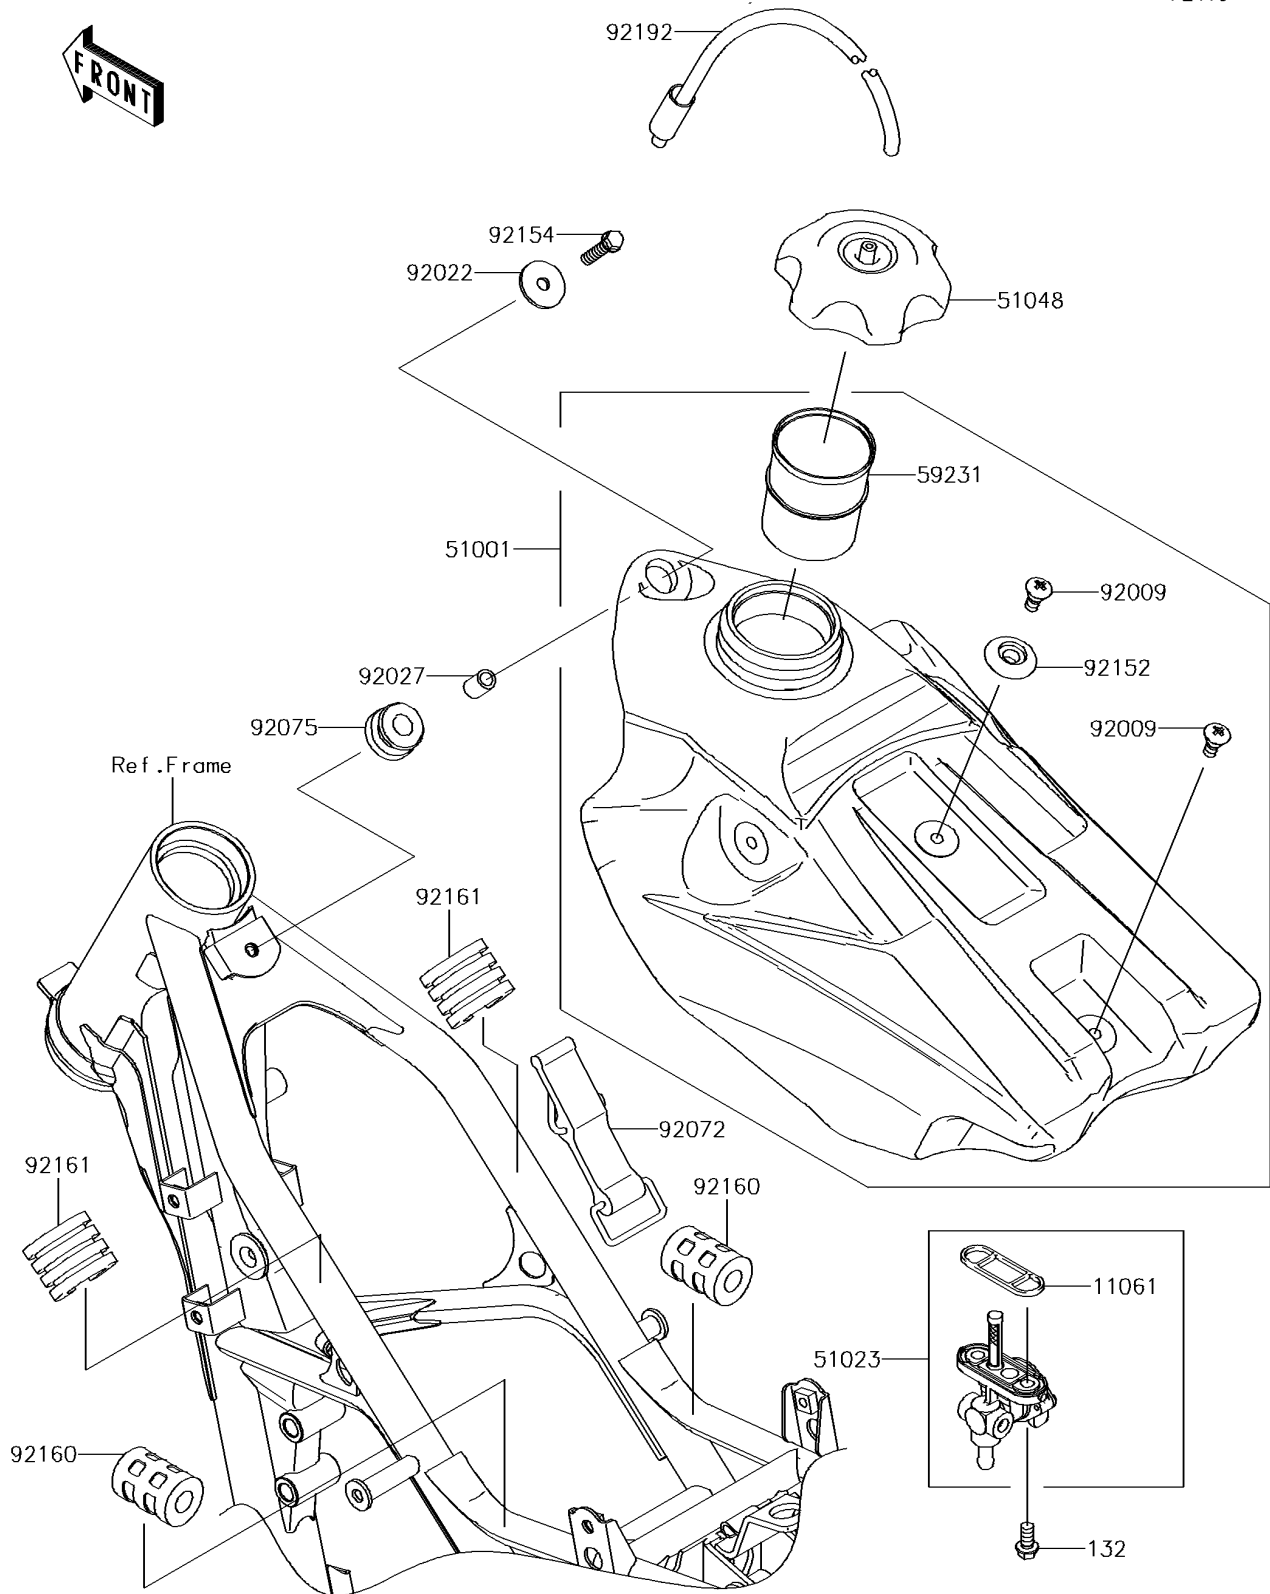

2016 KX™85 PARTS DIAGRAM

Fuel Tank

F2410

2016 KX™85 PARTS LIST

Fuel Tank

ITEM NAME	PART NUMBER	QUANTITY
GASKET,FUEL TAP (Ref # 11061)	11061-0181	1
BOLT-FLANGED-SMALL,6X12 (Ref # 132)	132BA0612	1
TANK-COMP-FUEL (Ref # 51001)	51001-0776	1
TAP-ASSY,FUEL (Ref # 51023)	51023-0024	1
CAP-ASSY-TANK,FUEL (Ref # 51048)	51048-0009	1
FILLER (Ref # 59231)	59231-0019	1
SCREW,6MM (Ref # 92009)	92009-1971	1
WASHER,6.5X24X2 (Ref # 92022)	92022-1690	1
COLLAR,6.8X10X14 (Ref # 92027)	92027-1966	1
BAND,FUEL TANK (Ref # 92072)	92072-1229	1
DAMPER (Ref # 92075)	92075-1787	1
COLLAR (Ref # 92152)	92152-1346	1
BOLT,FLANGED,6X25 (Ref # 92154)	92154-0520	1
DAMPER,FUEL TANK (Ref # 92160)	92160-1236	1
DAMPER,FUEL TANK (Ref # 92161)	92161-1175	1
TUBE (Ref # 92192)	92192-0161	1