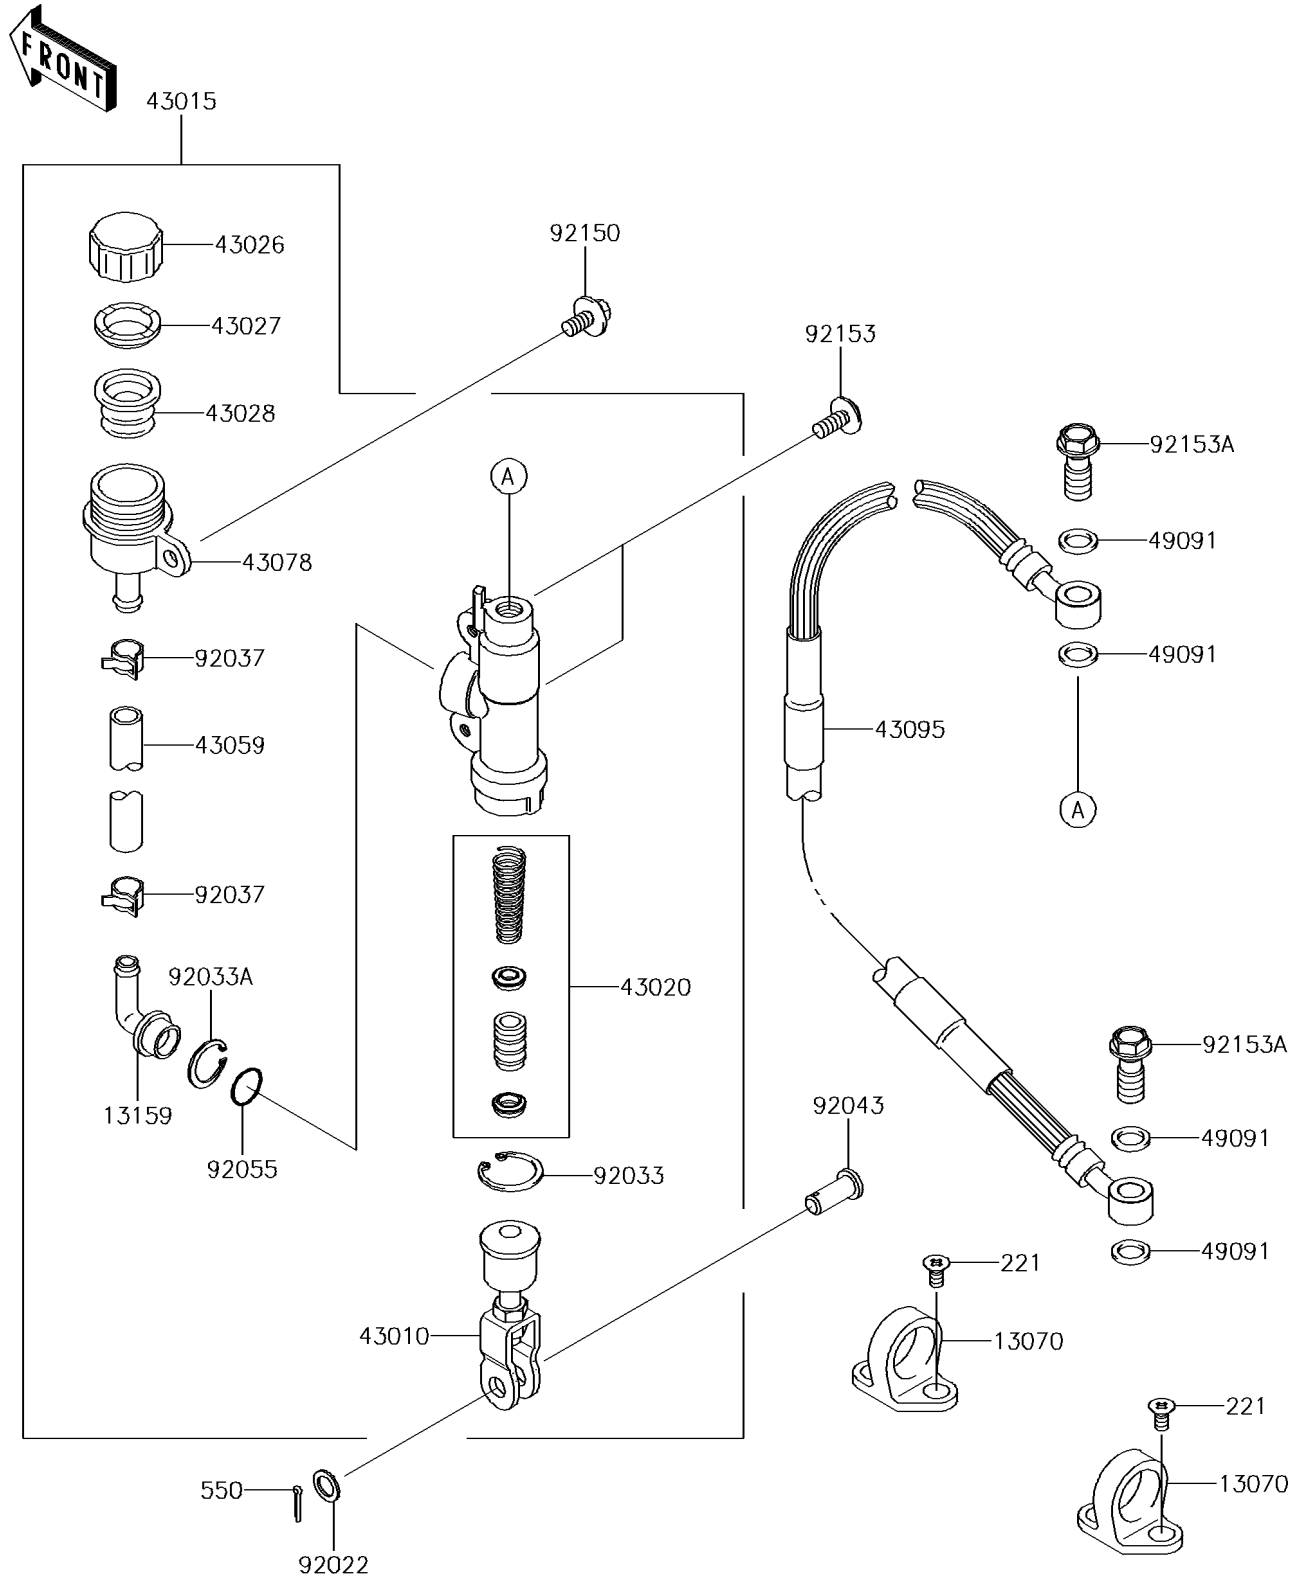

2017 KX™85 PARTS DIAGRAM

Rear Master Cylinder

F2293

2017 KX™85 PARTS LIST

Rear Master Cylinder

ITEM NAME	PART NUMBER	QUANTITY
GUIDE,HOSE (Ref # 13070)	13070-1381	1
CONNECTOR (Ref # 13159)	13159-1056	1
SCREW-CSK-CROS,5X10 (Ref # 221)	221AA0510	1
ROD-ASSY-BRAKE (Ref # 43010)	43010-1079	1
CYLINDER-ASSY-MASTER,RR (Ref # 43015)	43015-1606	1
PISTON-COMP-BRAKE (Ref # 43020)	43020-1094	1
CAP-BRAKE (Ref # 43026)	43026-1058	1
PLATE-DIAPHRAGM (Ref # 43027)	43027-1052	1
DIAPHRAGM (Ref # 43028)	43028-1060	1
HOSE-BRAKE,RR MASTER CYLINDER (Ref # 43059)	43059-1670	1
RESERVOIR (Ref # 43078)	43078-1068	1
HOSE-BRAKE,RR (Ref # 43095)	43095-0670	1
WASHER-SEAL,10.1X14.5X1.5 (Ref # 49091)	49091-0001	1
PIN-COTTER,2.0X15 (Ref # 550)	550AA2015	1
WASHER,8.5X13X1 (Ref # 92022)	92022-1028	1
RING-SNAP,20.9X24.6X1.2 (Ref # 92033)	92033-0079	1
RING-SNAP,20.5MM (Ref # 92033A)	92033-1186	1
CLAMP (Ref # 92037)	92037-1710	1
PIN (Ref # 92043)	92043-0004	1
RING-O,14.8X2.4 (Ref # 92055)	92055-0741	1
BOLT,6X14 (Ref # 92150)	92150-1340	1
BOLT,SOCKET,6X14 (Ref # 92153)	92153-1021	1
BOLT,OIL,L=23 (Ref # 92153A)	92153-1419	1