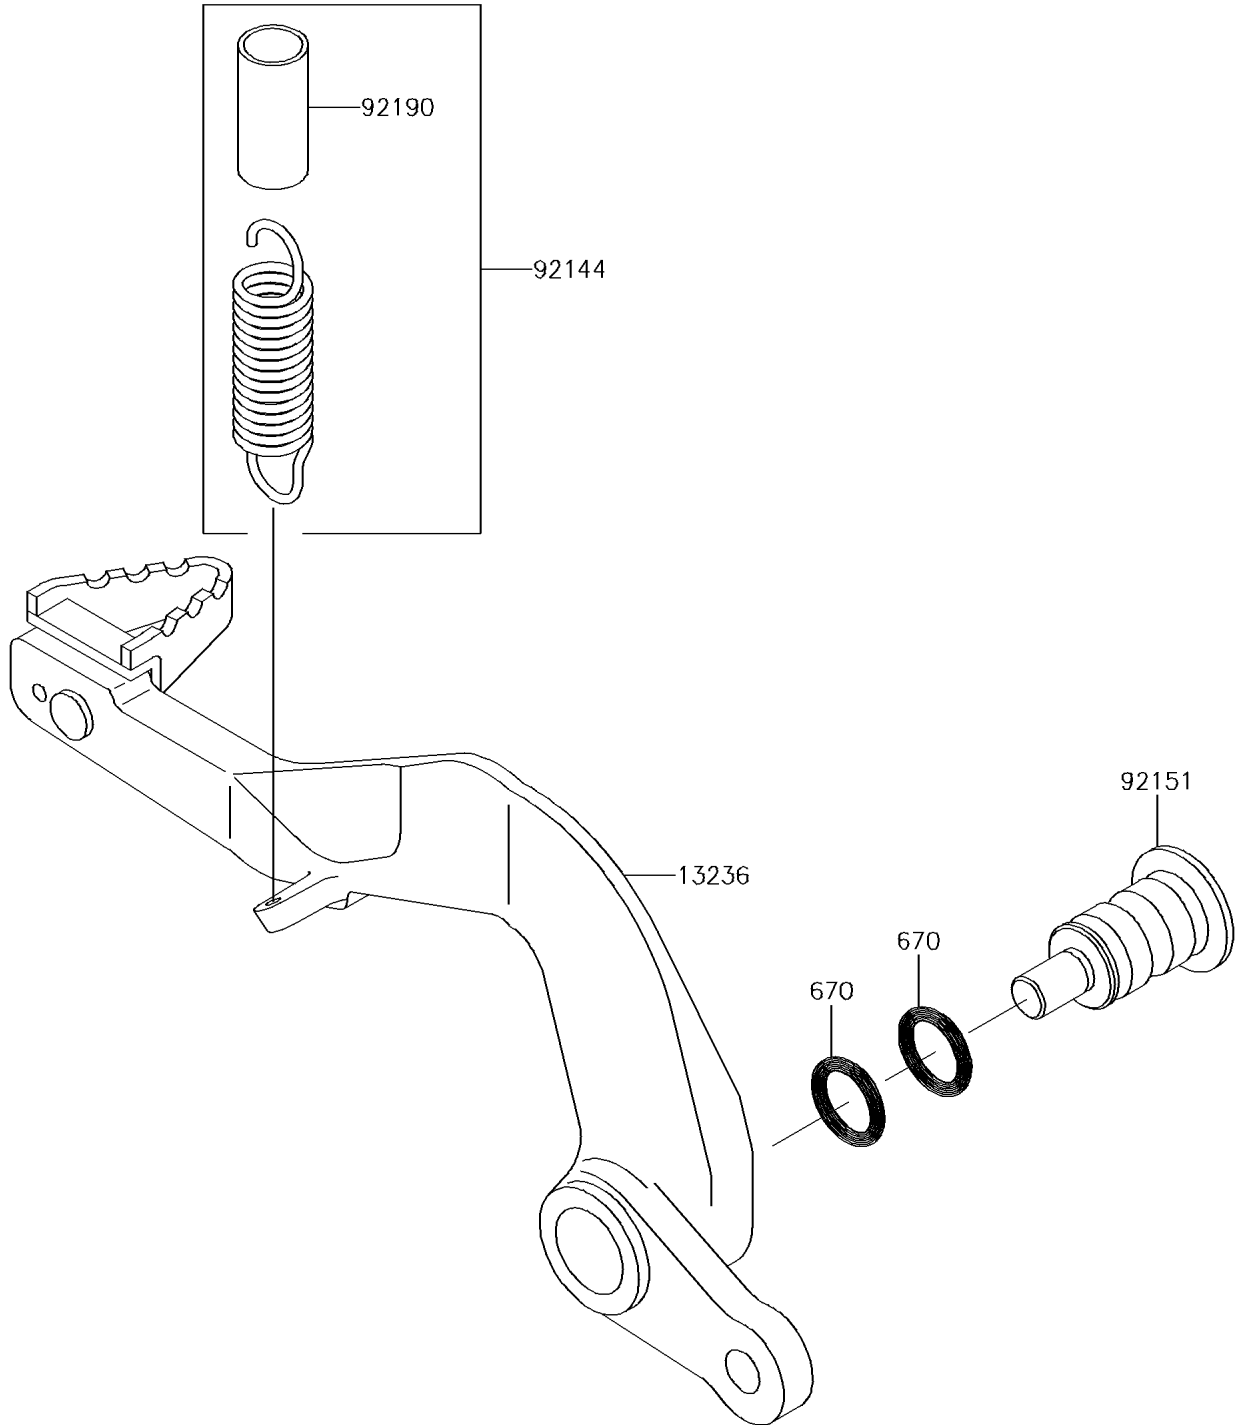

2018 KX™ 85 PARTS DIAGRAM

Brake Pedal

F2260

2018 KX™ 85 PARTS LIST

Brake Pedal

ITEM NAME	PART NUMBER	QUANTITY
LEVER-COMP,BRAKE PEDAL,ALUM. (Ref # 13236)	13236-1353	1
O RING,12MM (Ref # 670)	670B2012	2
SPRING,BRAKE PEDAL RETURN (Ref # 92144)	92144-1752	1
BOLT,BRAKE PEDAL,8MM (Ref # 92151)	92151-1572	1
TUBE,13X16X25 (Ref # 92190)	92190-1488	1