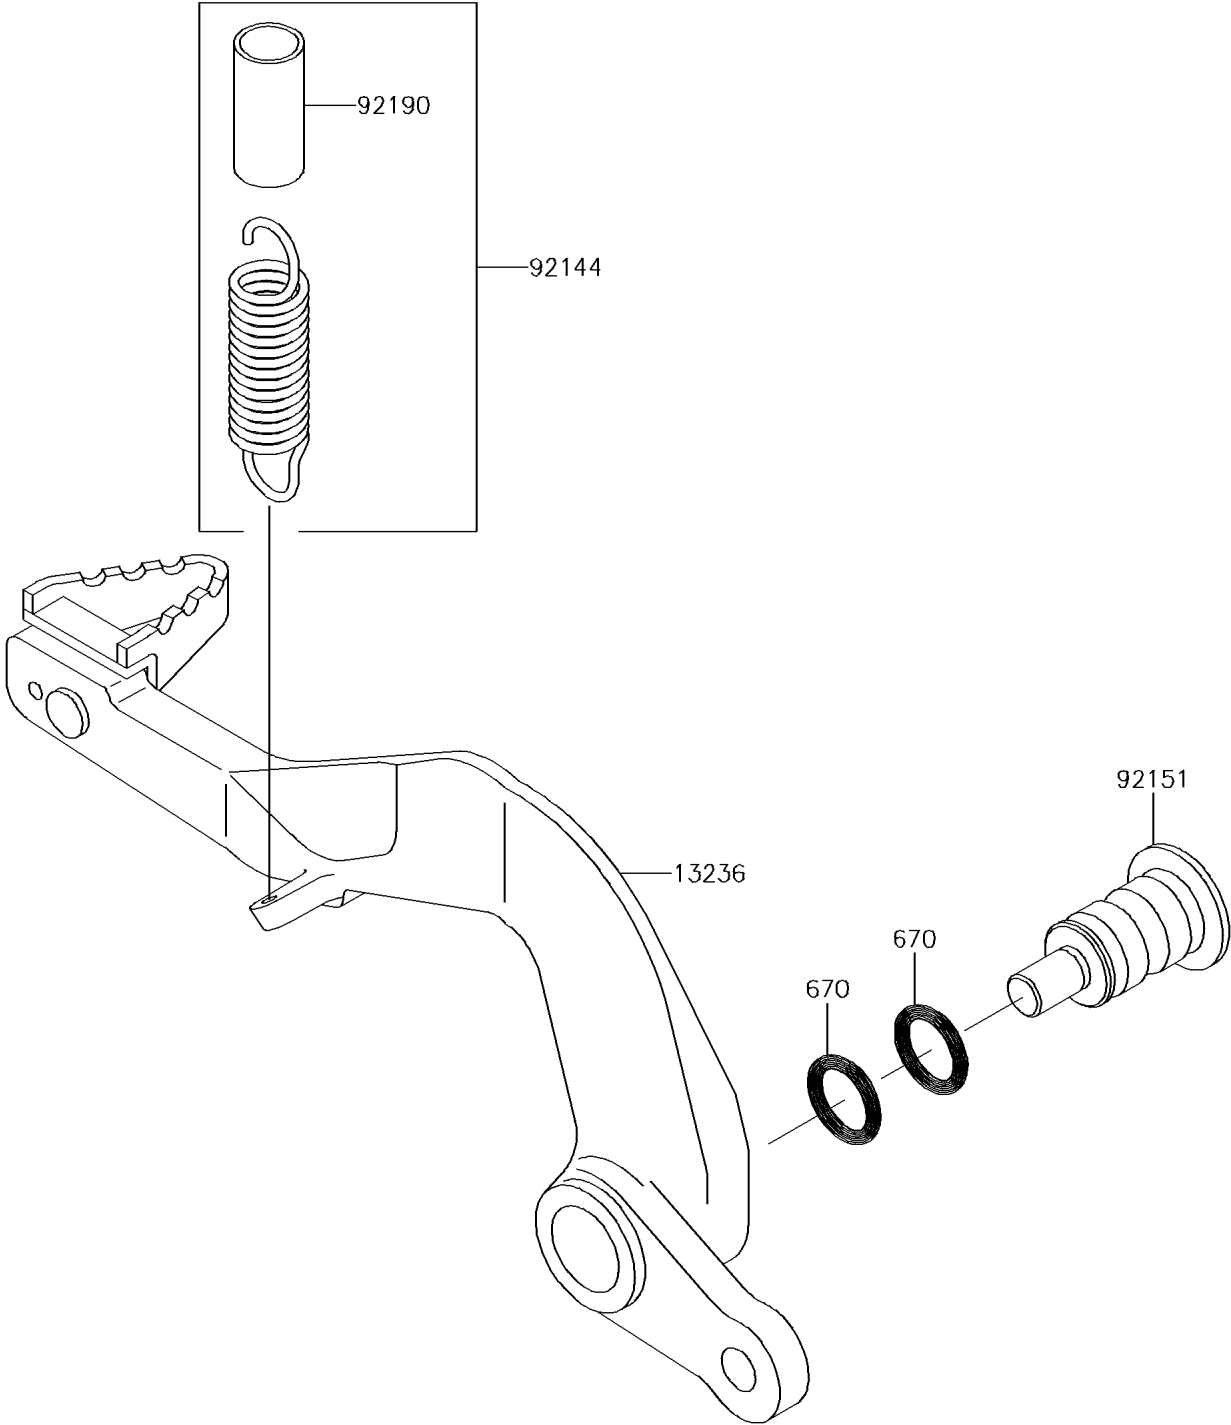

2017 KX™85 PARTS DIAGRAM

Brake Pedal

F2260

2017 KX™85 PARTS LIST

Brake Pedal

ITEM NAME	PART NUMBER	QUANTITY
LEVER-COMP,BRAKE PEDAL,ALUM. (Ref # 13236)	13236-1353	1
O RING,12MM (Ref # 670)	670B2012	1
SPRING,BRAKE PEDAL RETURN (Ref # 92144)	92144-1752	1
BOLT,BRAKE PEDAL,8MM (Ref # 92151)	92151-1572	1
TUBE,13X16X25 (Ref # 92190)	92190-1488	1