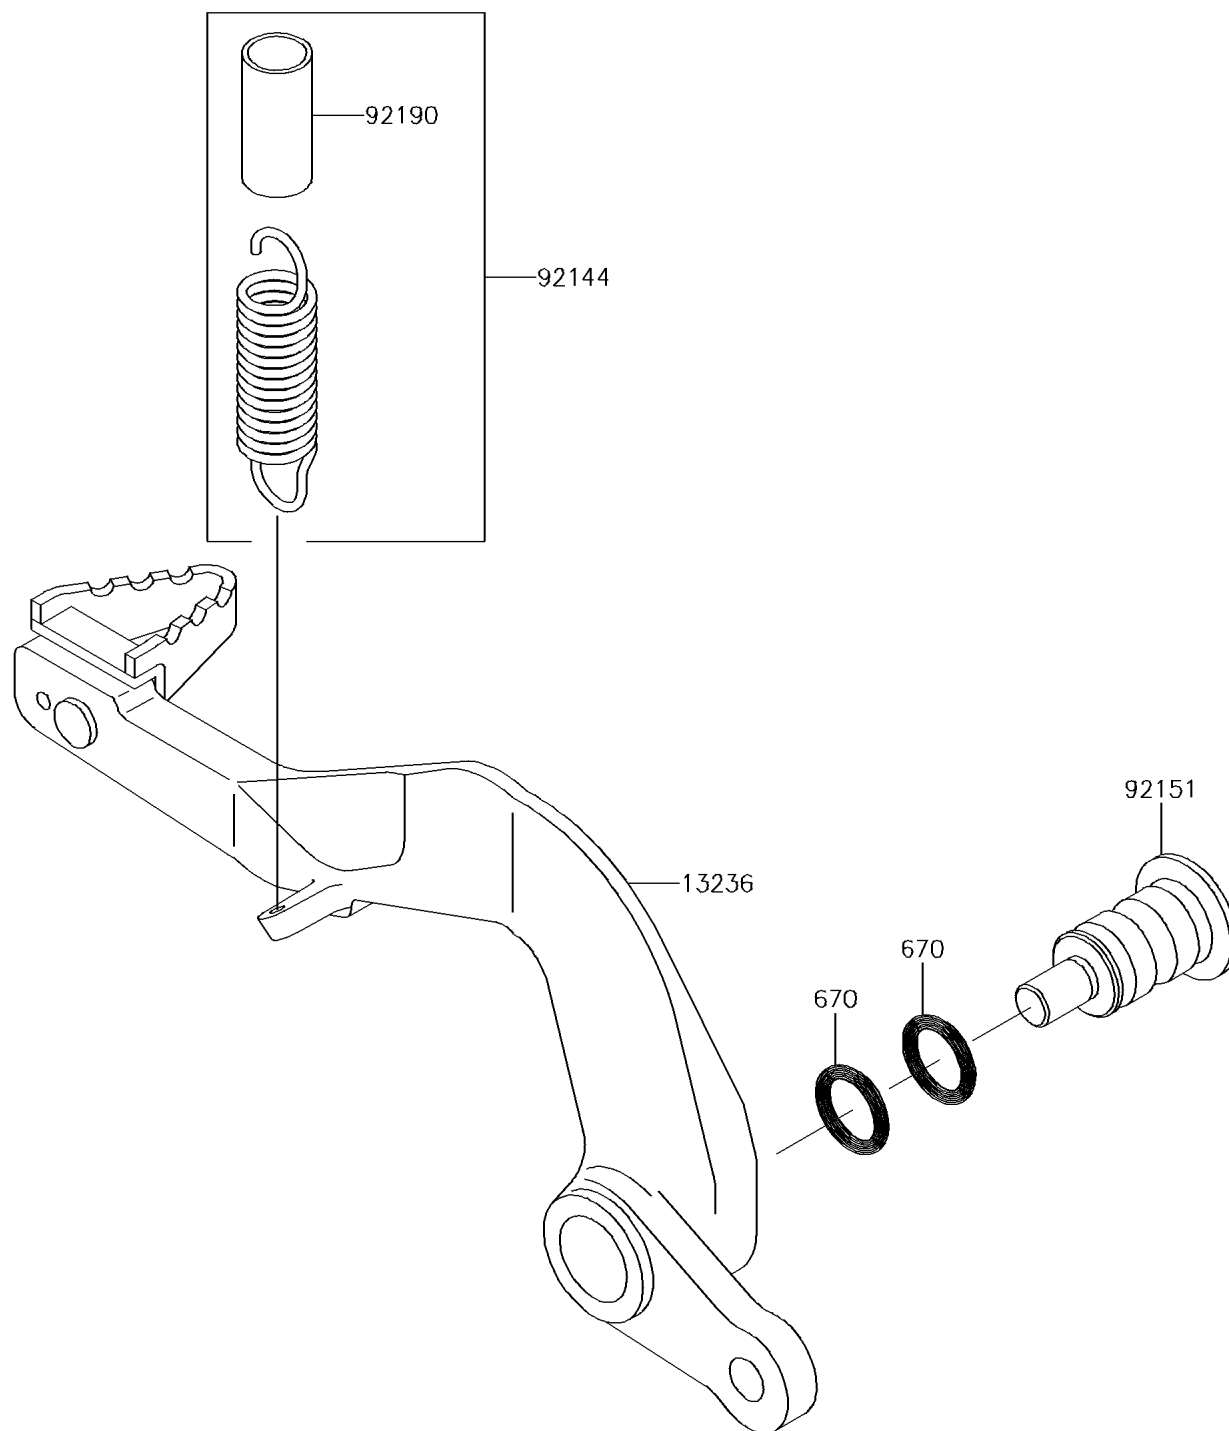

## 2016 KX™85 PARTS DIAGRAM

Brake Pedal

F2260

## 2016 KX™85 PARTS LIST

Brake Pedal

ITEM NAME	PART NUMBER	QUANTITY
LEVER-COMP,BRAKE PEDAL,ALUM. (Ref # 13236)	13236-1353	1
O RING,12MM (Ref # 670)	670B2012	1
SPRING,BRAKE PEDAL RETURN (Ref # 92144)	92144-1752	1
BOLT,BRAKE PEDAL,8MM (Ref # 92151)	92151-1572	1
TUBE,13X16X25 (Ref # 92190)	92190-1488	1