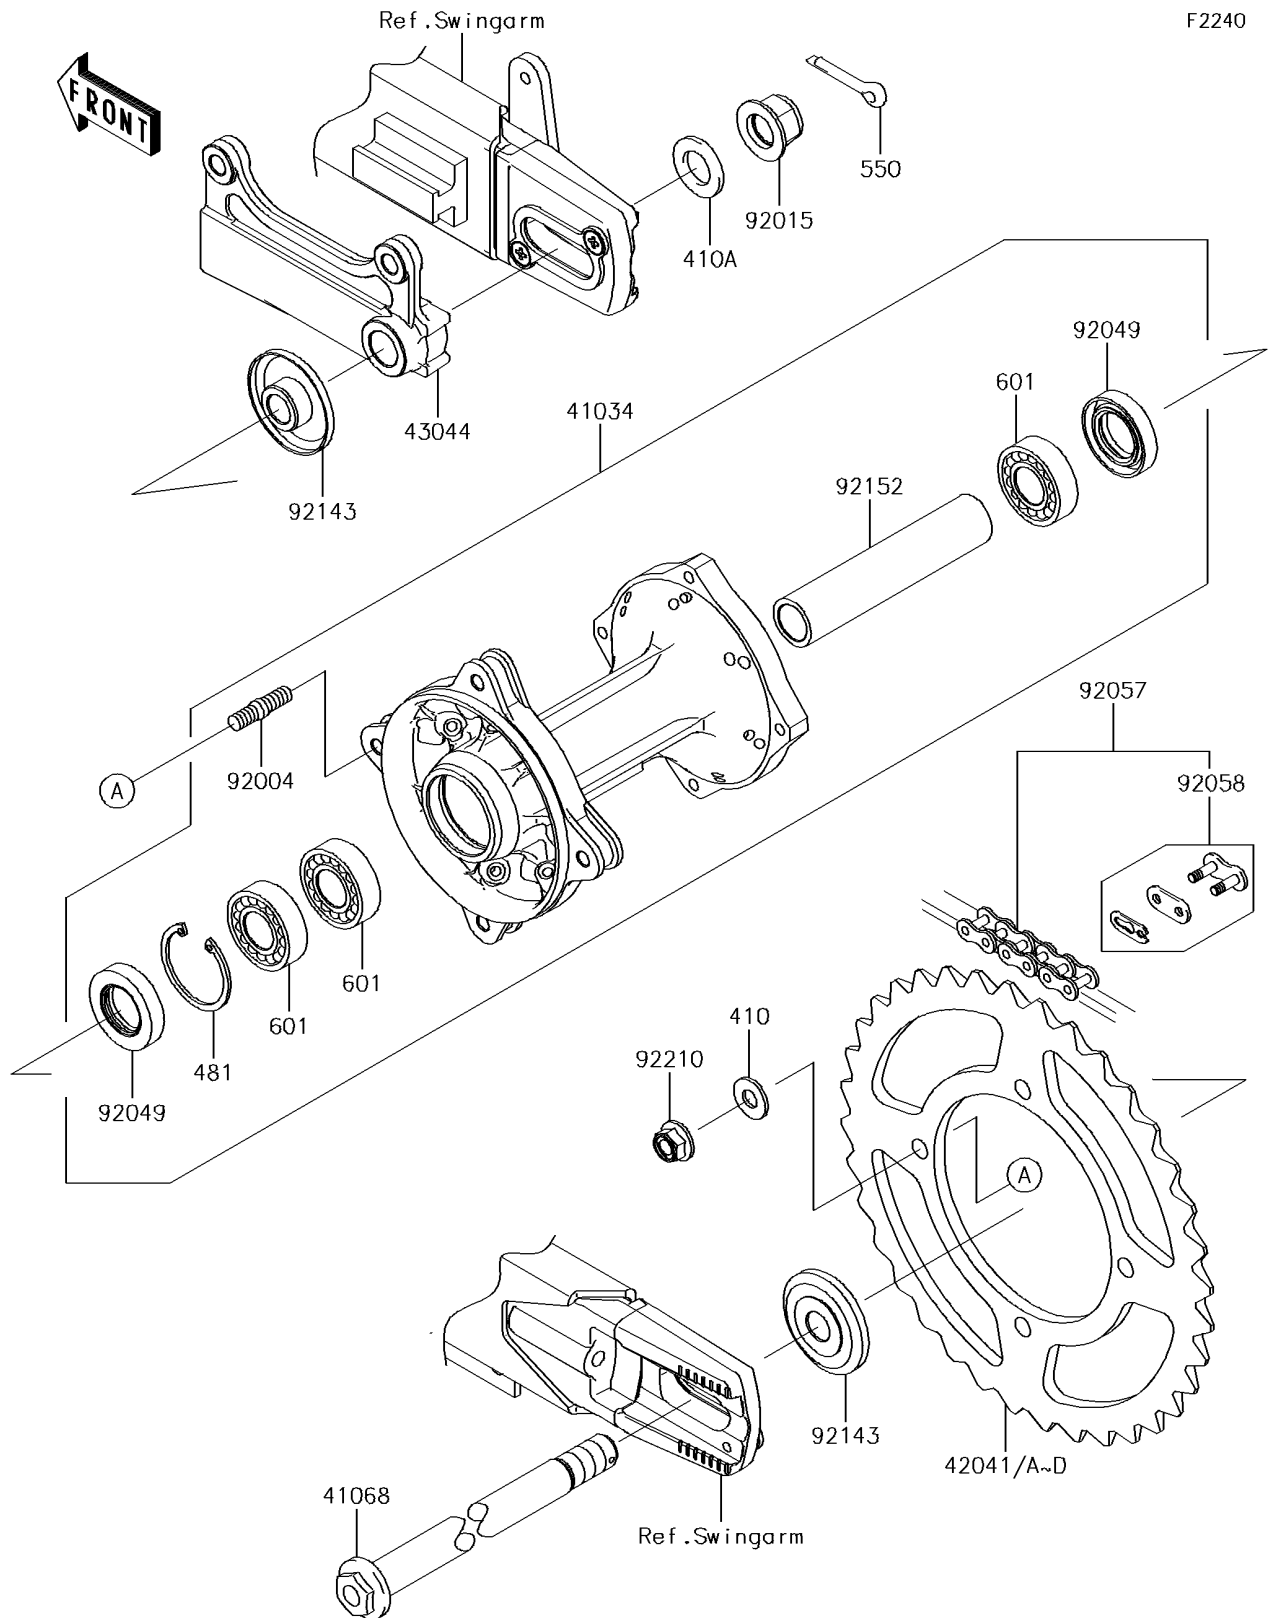

## 2017 KX™85 PARTS DIAGRAM

Rear Hub

## 2017 KX™85 PARTS LIST

Rear Hub

ITEM NAME	PART NUMBER	QUANTITY
WASHER-PLAIN-SMALL,8MM (Ref # 410)	410AA0800	1
DRUM-ASSY,REAR BRAKE (Ref # 41034)	41034-0570	1
AXLE,RR (Ref # 41068)	41068-1401	1
WASHER-PLAIN-SMALL,14MM (Ref # 410A)	410AA1400	1
SPROCKET-HUB,49T (Ref # 42041)	42041-1207	1
SPROCKET-HUB,48T (Ref # 42041A)	42041-1227	1
SPROCKET-HUB,50T (Ref # 42041B)	42041-1228	1
SPROCKET-HUB,51T (Ref # 42041C)	42041-1229	1
SPROCKET-HUB,52T (Ref # 42041D)	42041-1245	1
HOLDER-COMP-CALIPER (Ref # 43044)	43044-1122	1
CIRCLIP-TYPE-C,35MM (Ref # 481)	481J3500	1
PIN-COTTER,2.5X20 (Ref # 550)	550AA2520	1
BEARING-BALL (Ref # 601)	601B6202UU	1
STUD,8X16 (Ref # 92004)	92004-0730	1
NUT,FLANGED,14MM (Ref # 92015)	92015-1401	1
SEAL-OIL (Ref # 92049)	92049-1469	1
CHAIN,DRIVE,DID420DS2X120L (Ref # 92057)	92057-1496	1
JOINT-CHAIN,DRIVE (Ref # 92058)	92058-1086	1
COLLAR,RR AXLE,L=12.5 (Ref # 92143)	92143-1938	1
COLLAR,RR BRAKE DRUM,L=95 (Ref # 92152)	92152-1090	1
NUT,FLANGED,LOCK,8MM (Ref # 92210)	92210-0493	1