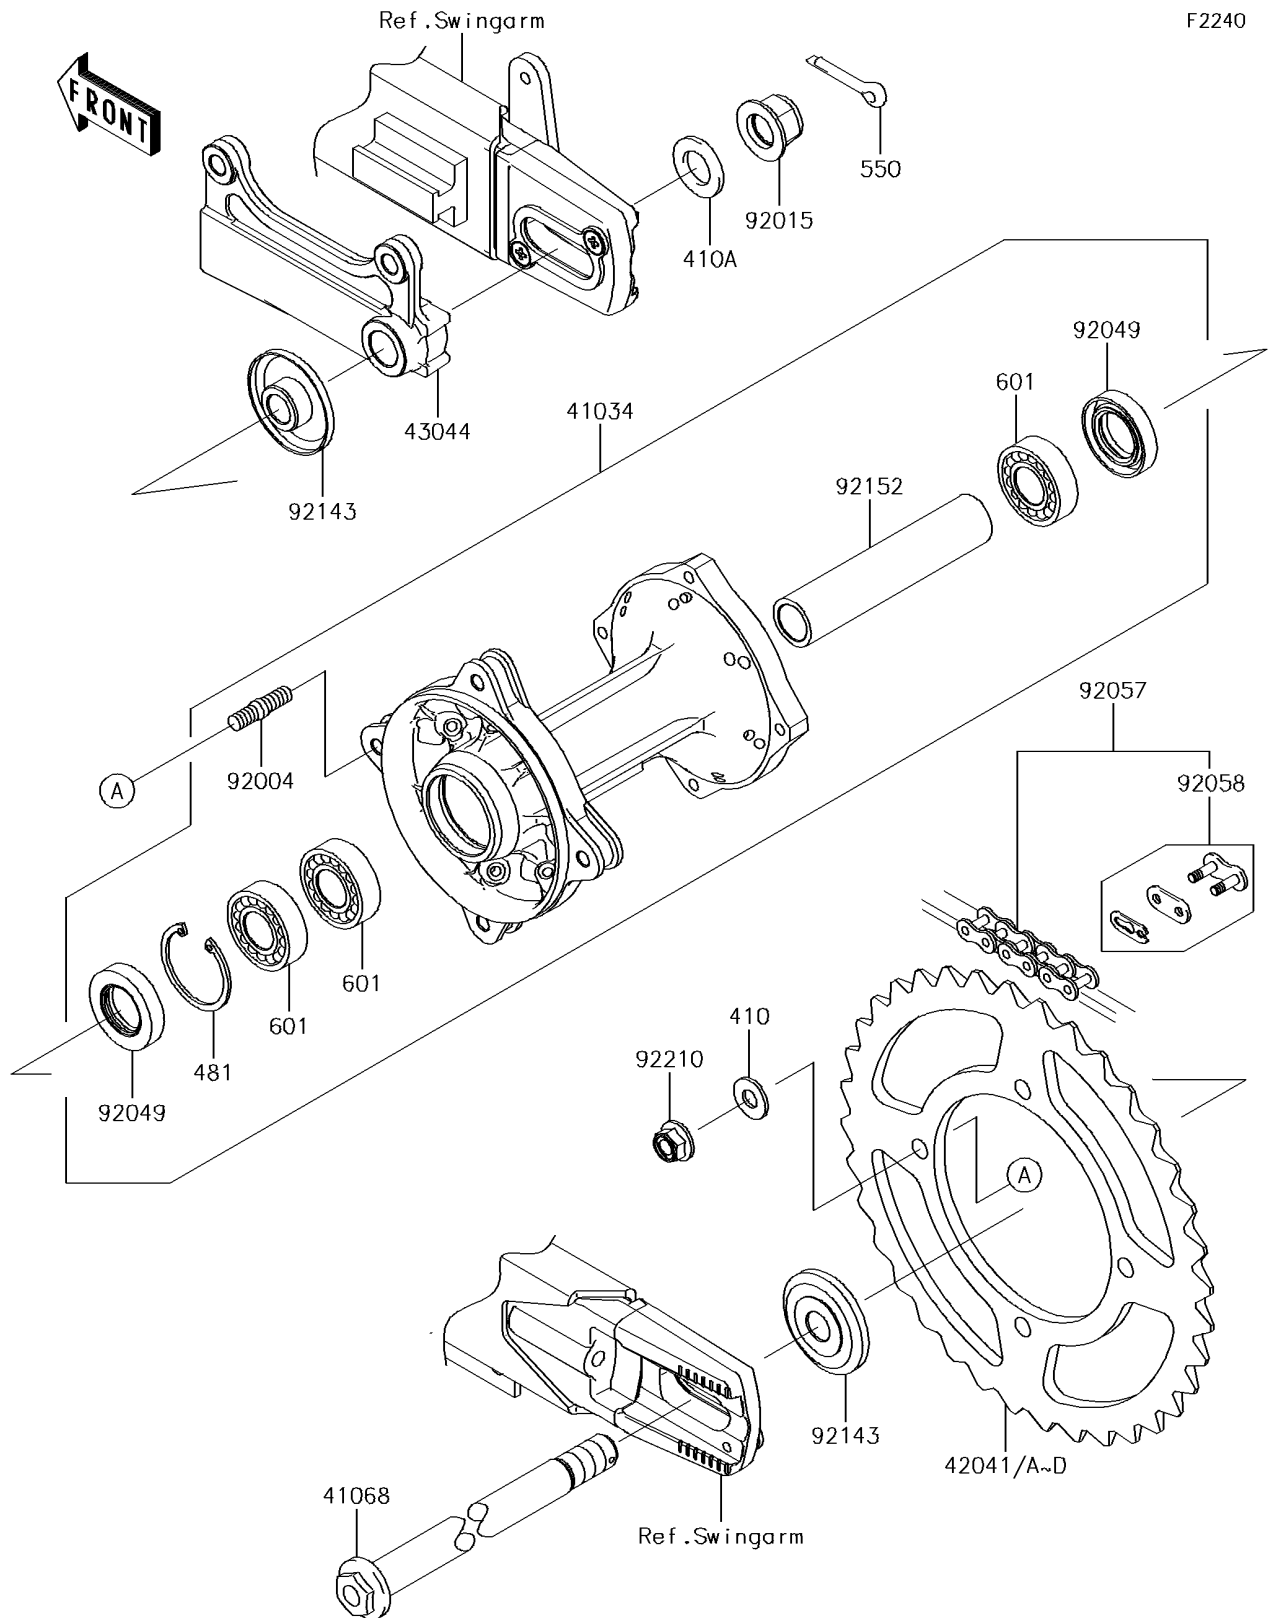

2015 KX™ 85

PARTS DIAGRAM

Rear Hub

2015 KX™ 85

PARTS LIST

Rear Hub

ITEM NAME	PART NUMBER	QUANTITY
WASHER-PLAIN-SMALL,8MM (Ref # 410)	410AA0800	4
DRUM-ASSY,REAR BRAKE (Ref # 41034)	41034-0570	1
AXLE,RR (Ref # 41068)	41068-1401	1
WASHER-PLAIN-SMALL,14MM (Ref # 410A)	410AA1400	1
SPROCKET-HUB,49T (Ref # 42041)	42041-1207	1
SPROCKET-HUB,48T (Ref # 42041A)	42041-1227	1
SPROCKET-HUB,50T (Ref # 42041B)	42041-1228	1
SPROCKET-HUB,51T (Ref # 42041C)	42041-1229	1
SPROCKET-HUB,52T (Ref # 42041D)	42041-1245	1
HOLDER-COMP-CALIPER (Ref # 43044)	43044-1122	1
CIRCLIP-TYPE-C,35MM (Ref # 481)	481J3500	1
PIN-COTTER,2.5X20 (Ref # 550)	550AA2520	1
BEARING-BALL (Ref # 601)	601B6202UU	3
STUD,8X16 (Ref # 92004)	92004-0730	4
NUT,FLANGED,14MM (Ref # 92015)	92015-1401	1
SEAL-OIL (Ref # 92049)	92049-1469	2
CHAIN,DRIVE,DID420DS2X120L (Ref # 92057)	92057-1496	1
JOINT-CHAIN,DRIVE (Ref # 92058)	92058-1086	1
COLLAR,RR AXLE,L=12.5 (Ref # 92143)	92143-1938	2
COLLAR,RR BRAKE DRUM,L=95 (Ref # 92152)	92152-1090	1
NUT,FLANGED,LOCK,8MM (Ref # 92210)	92210-0493	4