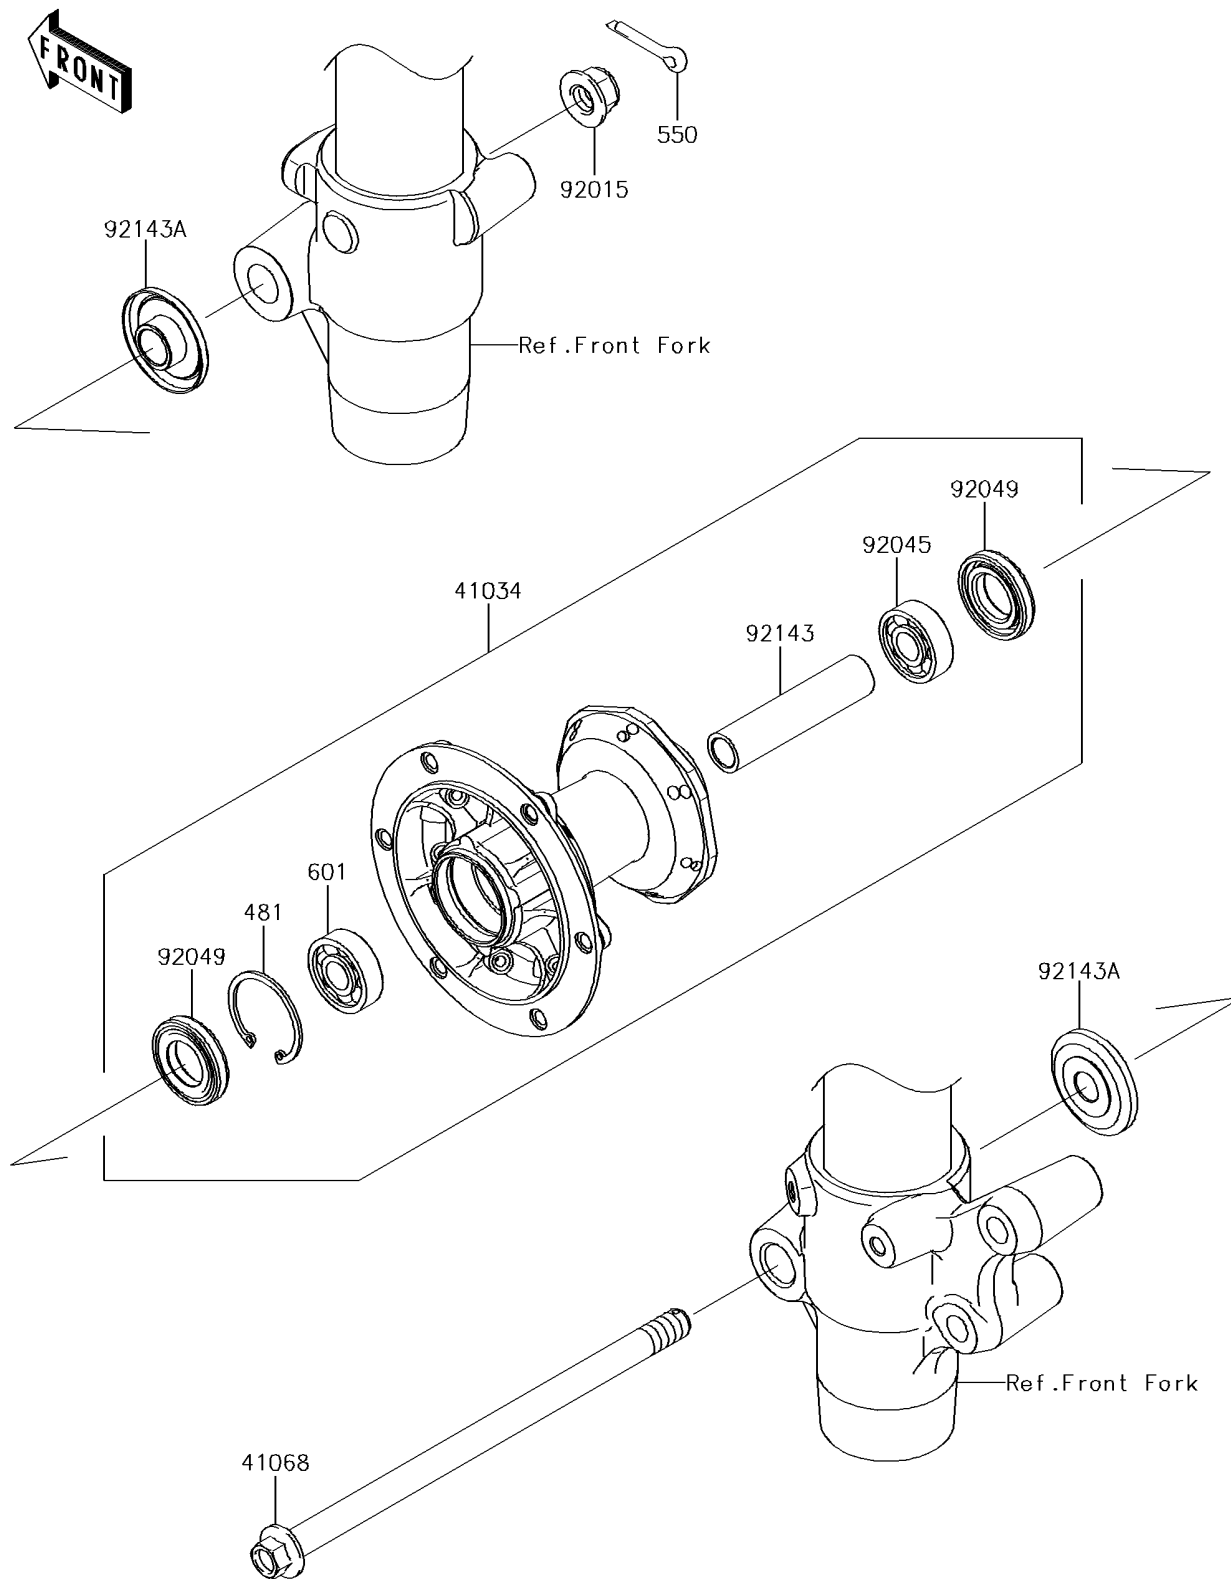

2017 KX™85 PARTS DIAGRAM

Front Hub

F2230

2017 KX™85 PARTS LIST

Front Hub

ITEM NAME	PART NUMBER	QUANTITY
DRUM-ASSY,FRONT BRAKE (Ref # 41034)	41034-1310	1
AXLE,FR (Ref # 41068)	41068-1333	1
CIRCLIP-TYPE-C,37MM (Ref # 481)	481J3700	1
PIN-COTTER,2.5X20 (Ref # 550)	550AA2520	1
BEARING-BALL,#6201UUC3 (Ref # 601)	601B6301UU	1
NUT,LOCK,FLANGED,12MM (Ref # 92015)	92015-1433	1
BEARING-BALL,TMB201LLUC3/2A (Ref # 92045)	92045-1062	1
SEAL-OIL,TC20376.5 (Ref # 92049)	92049-1257	1
COLLAR,FR BRAKE DRUM,L=76 (Ref # 92143)	92143-1935	1
COLLAR,FR AXLE,L=12 (Ref # 92143A)	92143-1936	1