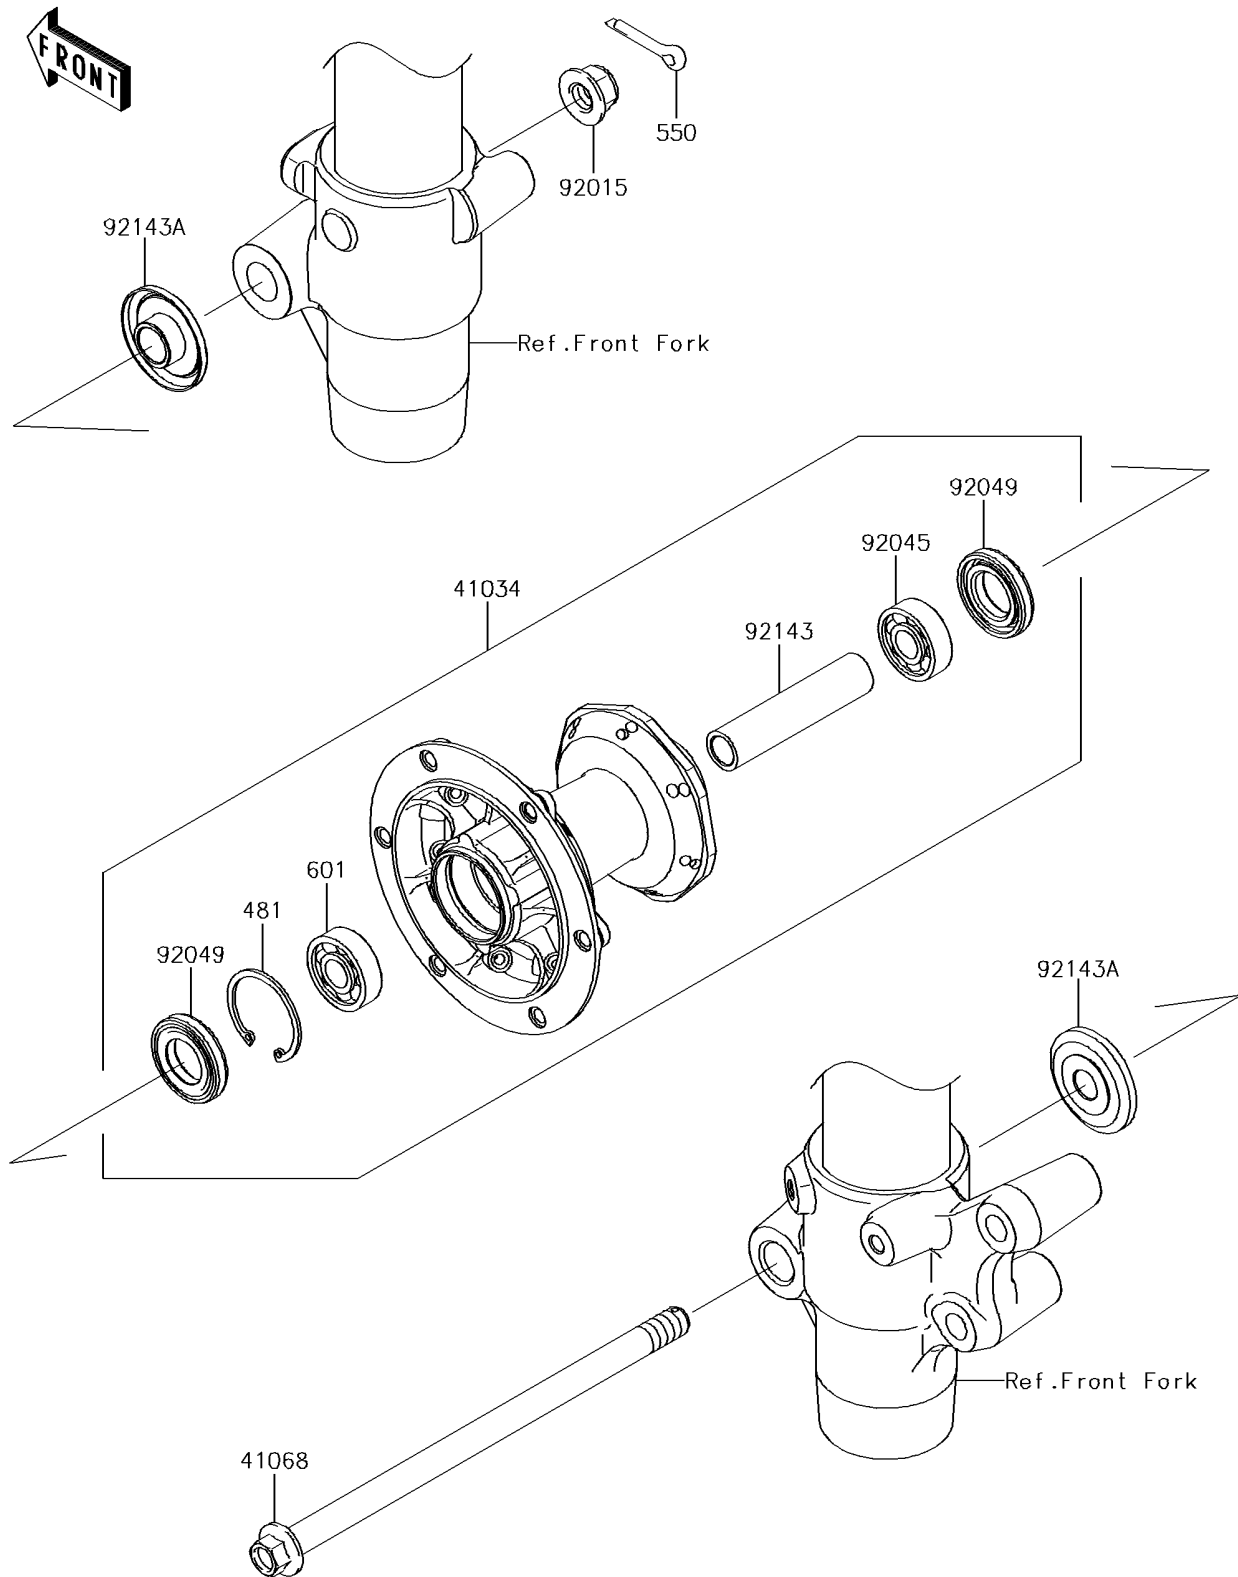

2016 KX™85 PARTS DIAGRAM

Front Hub

F2230

2016 KX™85 PARTS LIST

Front Hub

ITEM NAME	PART NUMBER	QUANTITY
DRUM-ASSY,FRONT BRAKE (Ref # 41034)	41034-1310	1
AXLE,FR (Ref # 41068)	41068-1333	1
CIRCLIP-TYPE-C,37MM (Ref # 481)	481J3700	1
PIN-COTTER,2.5X20 (Ref # 550)	550AA2520	1
BEARING-BALL,#6201UUC3 (Ref # 601)	601B6301UU	1
NUT,LOCK,FLANGED,12MM (Ref # 92015)	92015-1433	1
BEARING-BALL,TMB201LLUC3/2A (Ref # 92045)	92045-1062	1
SEAL-OIL,TC20376.5 (Ref # 92049)	92049-1257	1
COLLAR,FR BRAKE DRUM,L=76 (Ref # 92143)	92143-1935	1
COLLAR,FR AXLE,L=12 (Ref # 92143A)	92143-1936	1