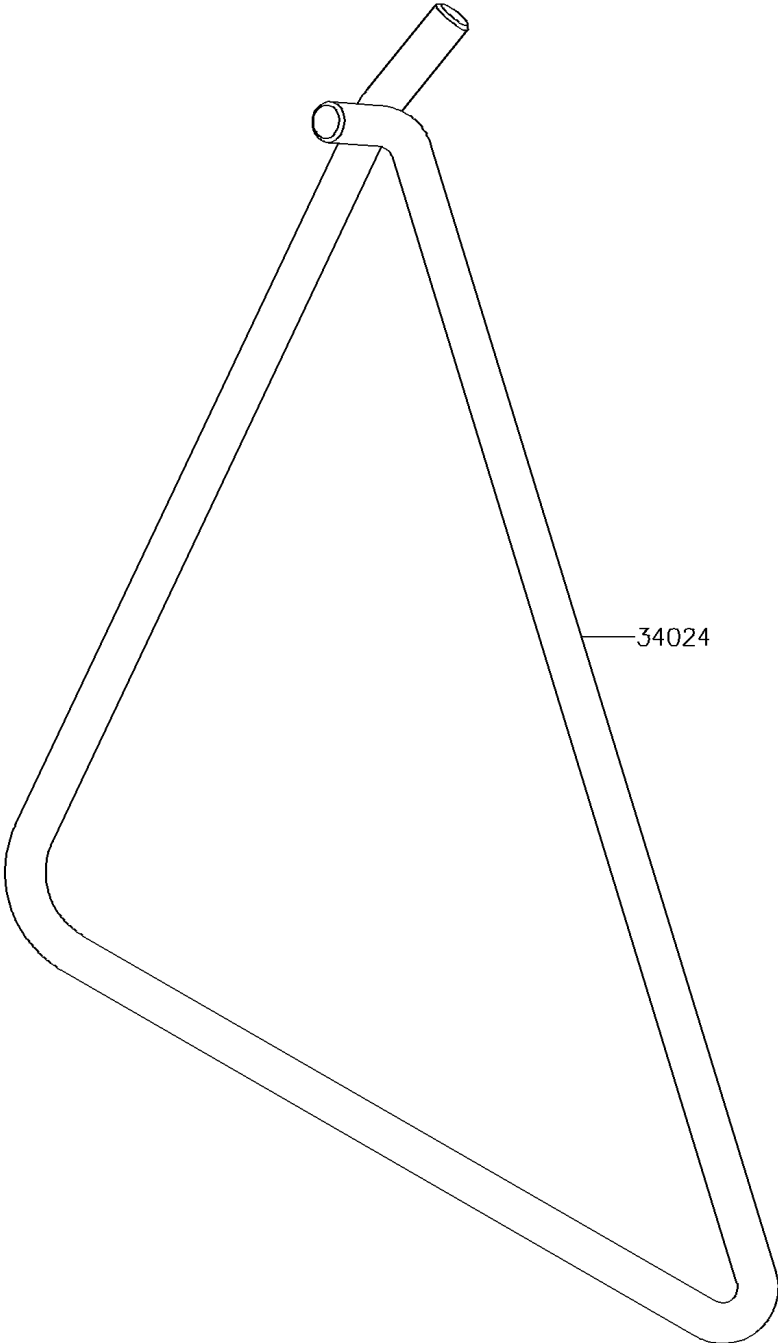

## 2017 KX™85 PARTS DIAGRAM

Stand(s)

F2190

## 2017 KX™85 PARTS LIST

Stand(s)

ITEM NAME	PART NUMBER	QUANTITY
STAND-SIDE,F.S.BLACK (Ref # 34024)	34024-1404-18R	1