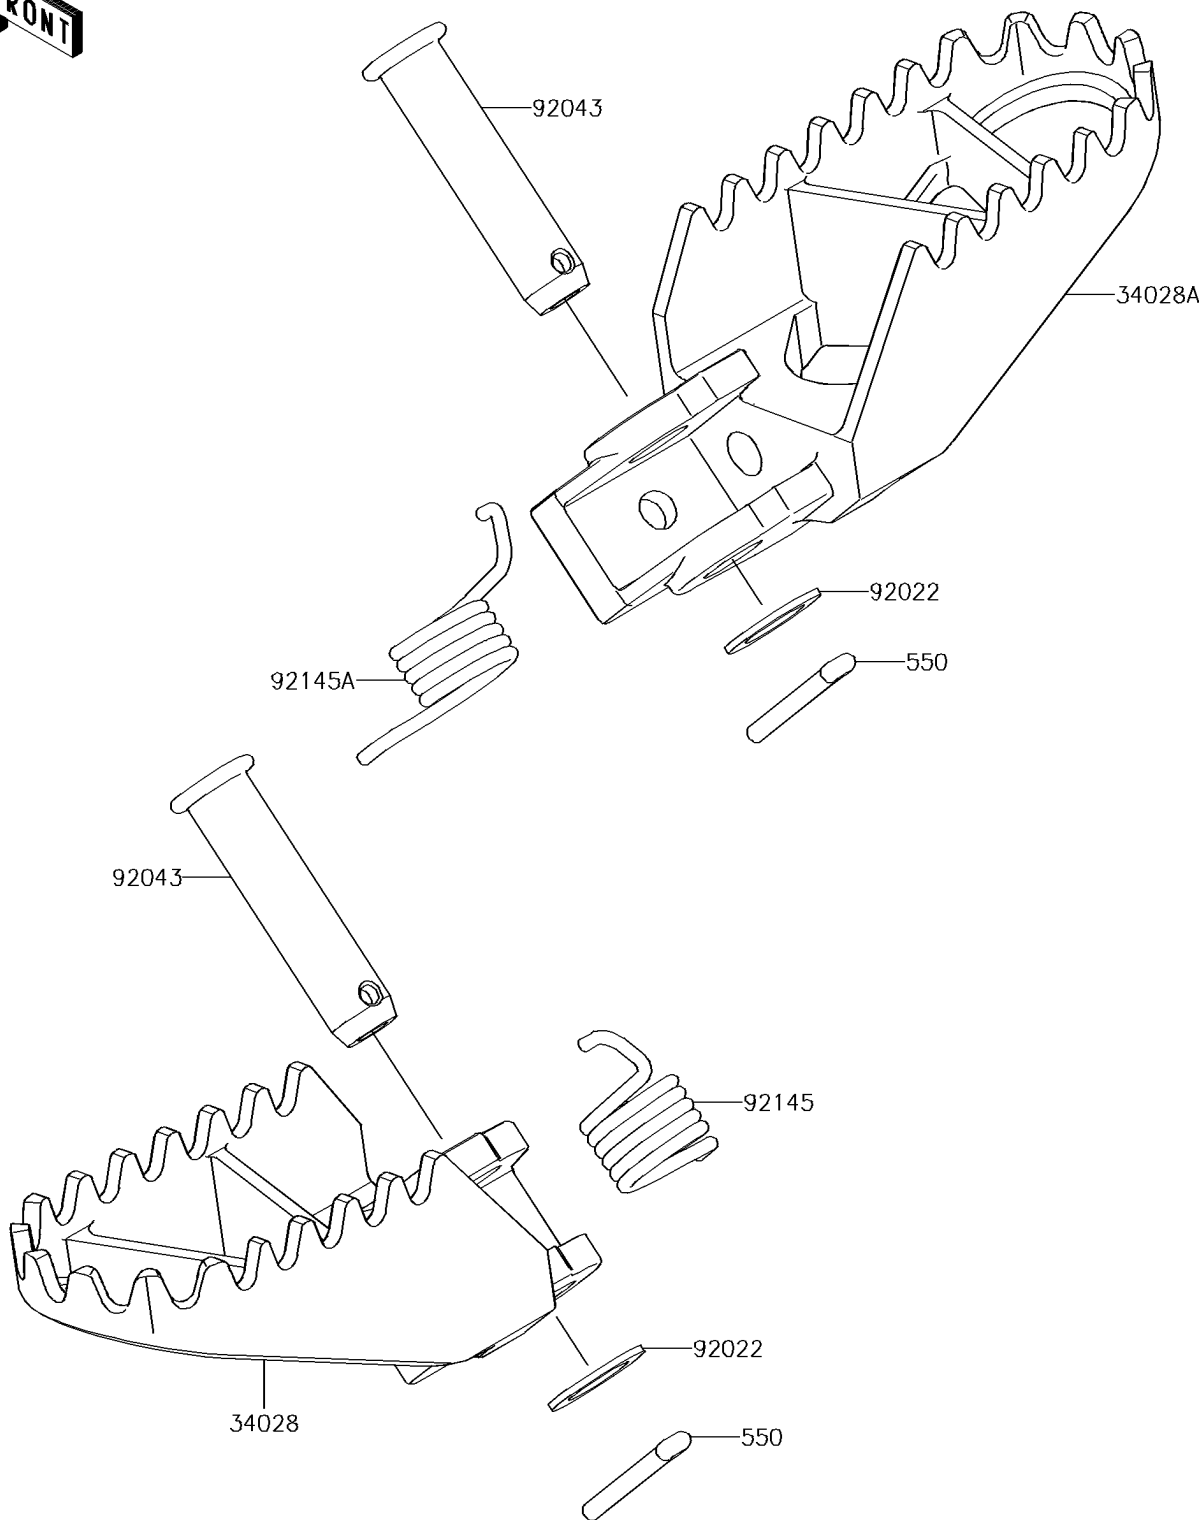

2017 KX™85 PARTS DIAGRAM

Footrests

F2160

2017 KX™85 PARTS LIST

Footrests

ITEM NAME	PART NUMBER	QUANTITY
STEP,LH,SILVER (Ref # 34028)	34028-1498-CE	1
STEP,RH,SILVER (Ref # 34028A)	34028-1499-CE	1
PIN-COTTER,3.0X20 (Ref # 550)	550S3020	1
WASHER,10.2X16X1 (Ref # 92022)	92022-1829	1
PIN,10X37.5 (Ref # 92043)	92043-1643	1
SPRING,STEP,LH (Ref # 92145)	92145-0951	1
SPRING,STEP,RH (Ref # 92145A)	92145-0952	1