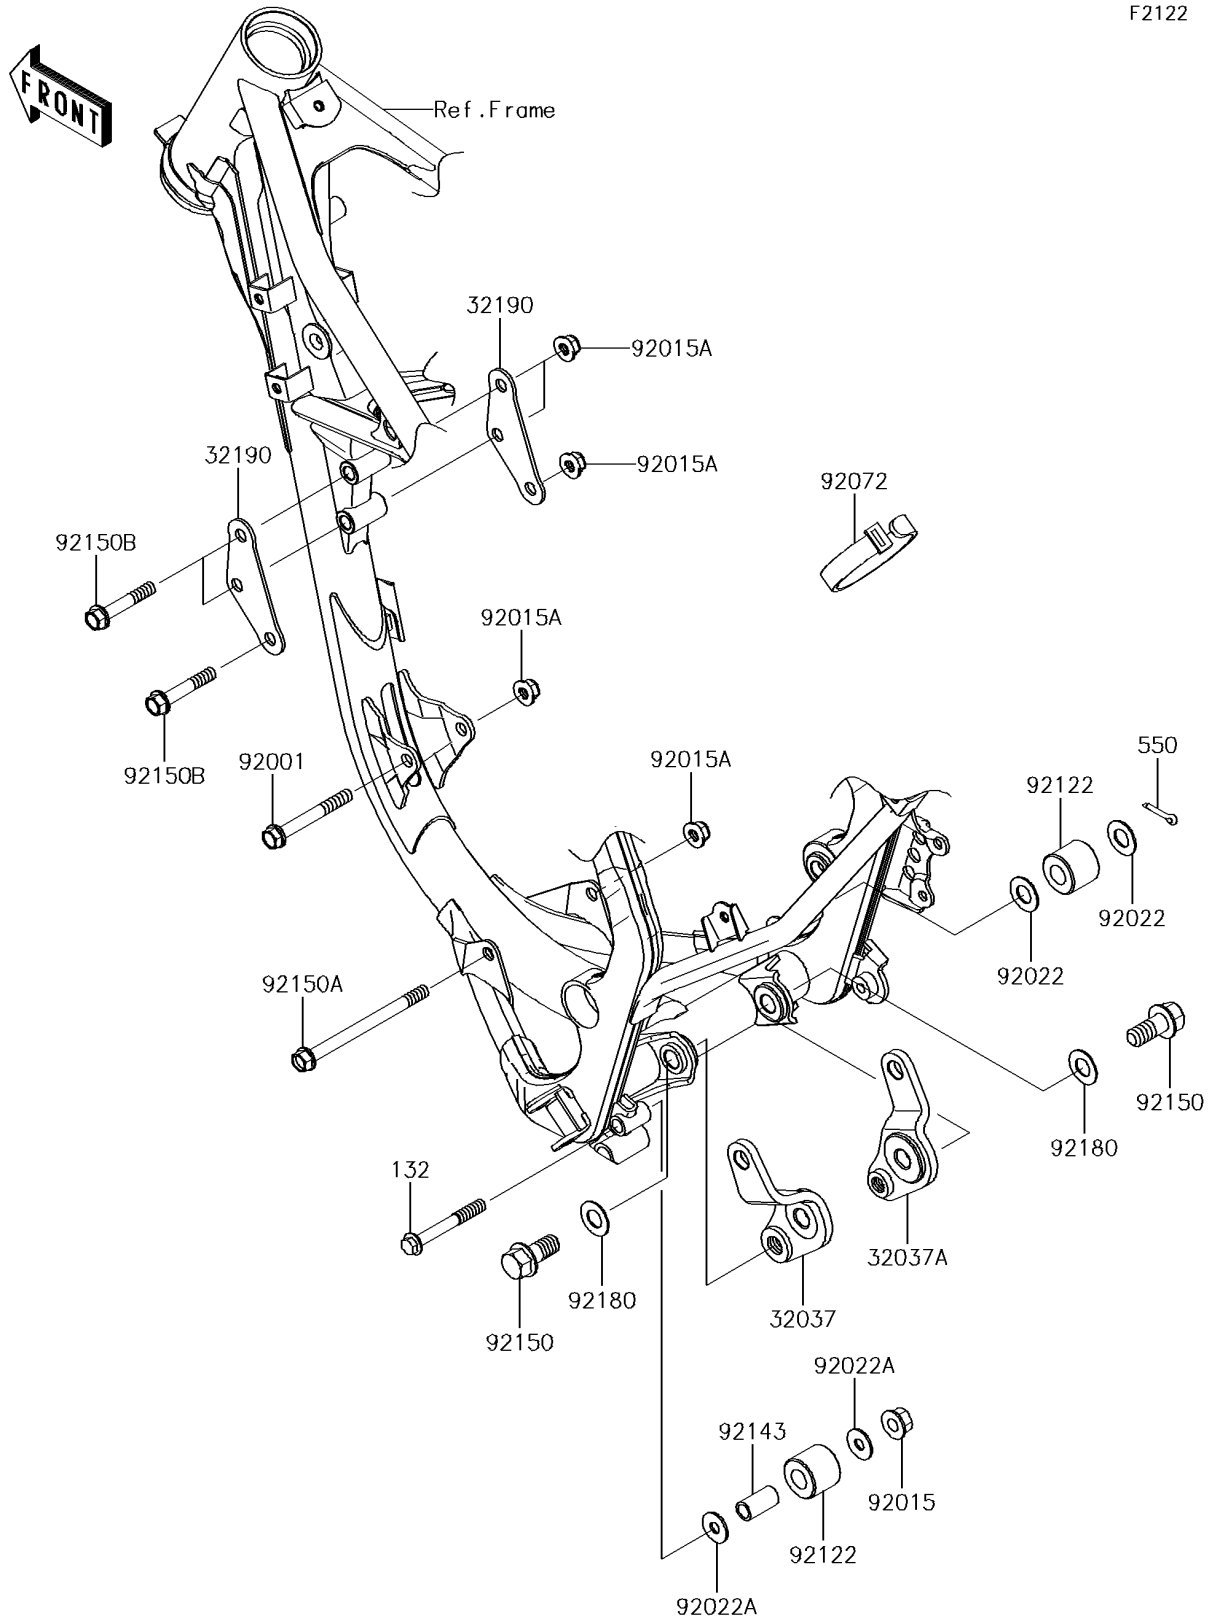

2017 KX™85 PARTS DIAGRAM

Engine Mount

F2122

2017 KX™85 PARTS LIST

Engine Mount

ITEM NAME	PART NUMBER	QUANTITY
BOLT-FLANGED-SMALL,8X60 (Ref # 132)	132BA0860	1
BRACKET-SHOCKABSORBER (Ref # 32037)	32037-1552	1
BRACKET-SHOCKABSORBER (Ref # 32037A)	32037-1553	1
BRACKET-ENGINE,HEAD (Ref # 32190)	32190-1119	1
PIN-COTTER,2.5X18 (Ref # 550)	550AA2518	1
BOLT,FLANGED,8X63 (Ref # 92001)	92001-1006	1
NUT,FLANGED,8MM (Ref # 92015)	92015-1406	1
NUT,8MM (Ref # 92015A)	92015-1432	1
WASHER (Ref # 92022)	92022-107	1
WASHER,8.5X20X1.6 (Ref # 92022A)	92022-1561	1
BAND,L=140 (Ref # 92072)	92072-1293	1
ROLLER,CHAIN GUIDE (Ref # 92122)	92122-1213	1
COLLAR,9.5X12.7X25 (Ref # 92143)	92143-1432	1
BOLT,FLANGED,12X27 (Ref # 92150)	92150-1359	1
BOLT,FLANGED,8X105 (Ref # 92150A)	92150-1482	1
BOLT,FLANGED,8X45 (Ref # 92150B)	92150-1487	1
SHIM,12.5X24X0.5 (Ref # 92180)	92180-1060	1