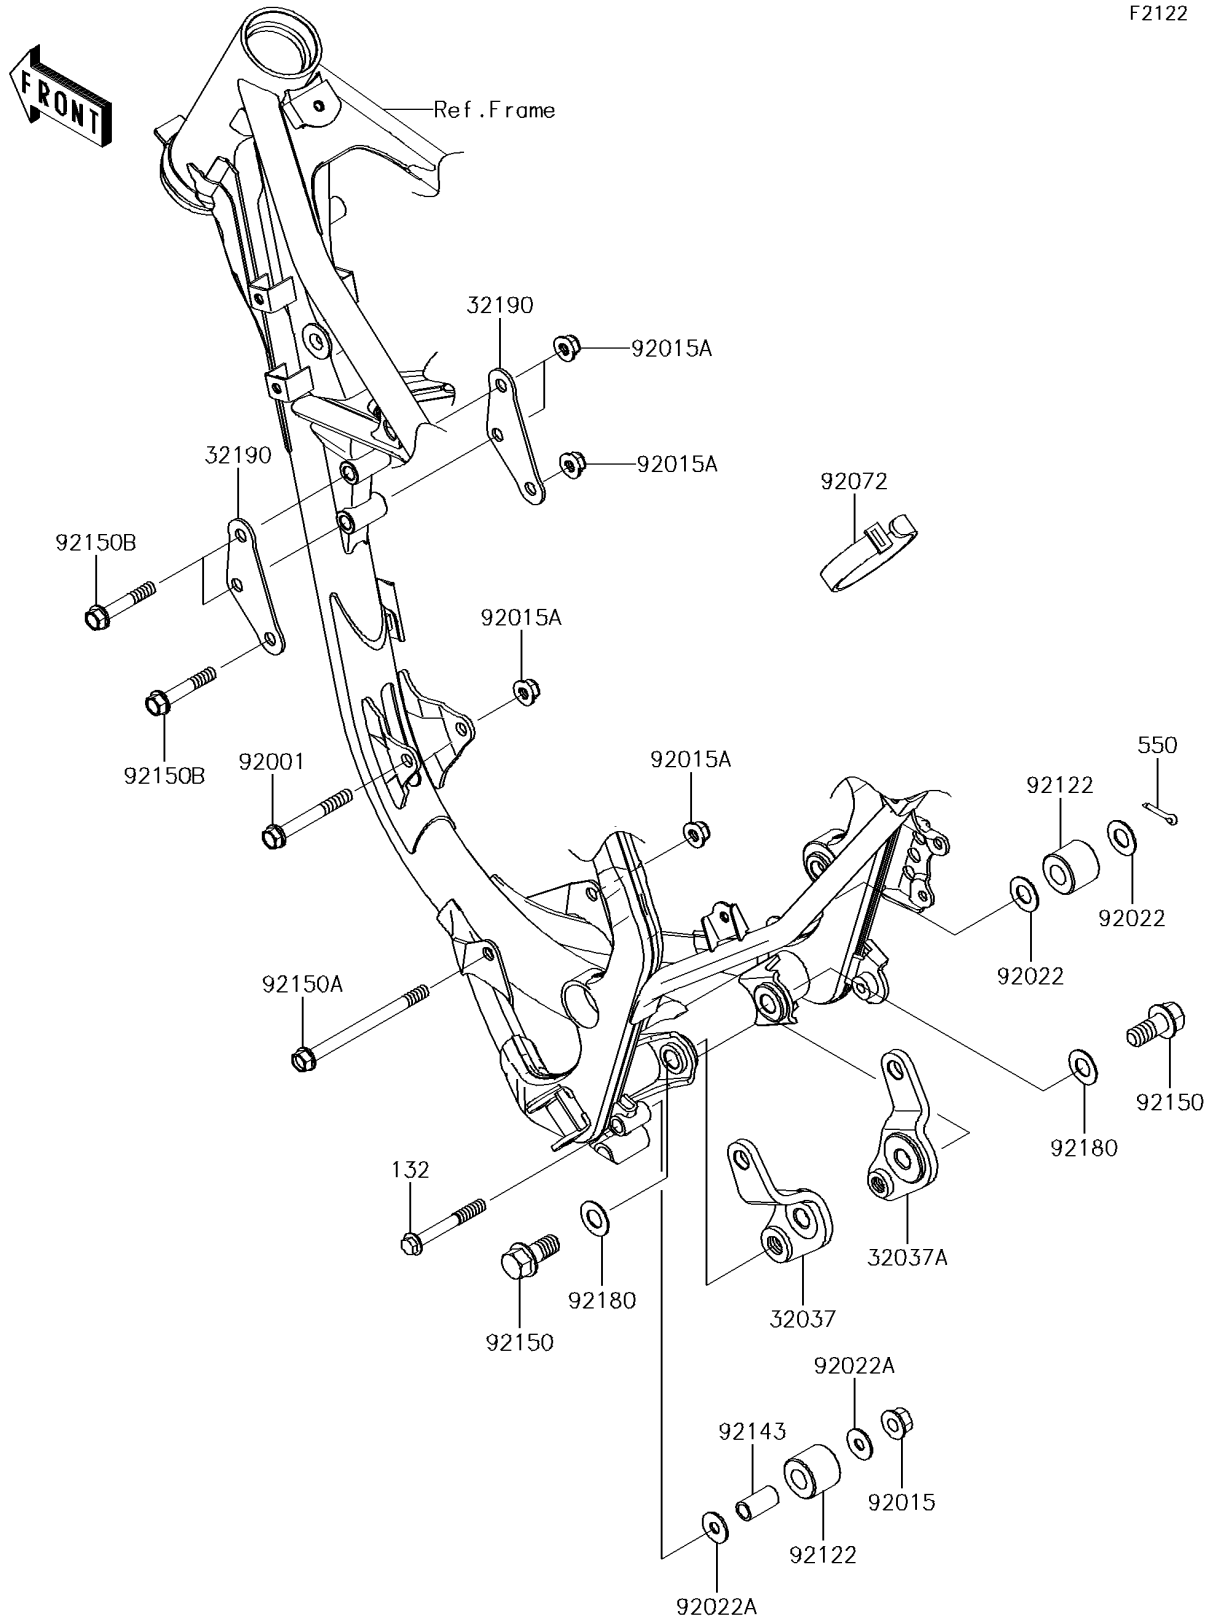

2016 KX™85 PARTS DIAGRAM

Engine Mount

F2122

2016 KX™85 PARTS LIST

Engine Mount

ITEM NAME	PART NUMBER	QUANTITY
BOLT-FLANGED-SMALL,8X60 (Ref # 132)	132BA0860	1
BRACKET-SHOCKABSORBER (Ref # 32037)	32037-1552	1
BRACKET-SHOCKABSORBER (Ref # 32037A)	32037-1553	1
BRACKET-ENGINE,HEAD (Ref # 32190)	32190-1119	1
PIN-COTTER,2.5X18 (Ref # 550)	550AA2518	1
BOLT,FLANGED,8X63 (Ref # 92001)	92001-1006	1
NUT,FLANGED,8MM (Ref # 92015)	92015-1406	1
NUT,8MM (Ref # 92015A)	92015-1432	1
WASHER (Ref # 92022)	92022-107	1
WASHER,8.5X20X1.6 (Ref # 92022A)	92022-1561	1
BAND,L=140 (Ref # 92072)	92072-1293	1
ROLLER,CHAIN GUIDE (Ref # 92122)	92122-1213	1
COLLAR,9.5X12.7X25 (Ref # 92143)	92143-1432	1
BOLT,FLANGED,12X27 (Ref # 92150)	92150-1359	1
BOLT,FLANGED,8X105 (Ref # 92150A)	92150-1482	1
BOLT,FLANGED,8X45 (Ref # 92150B)	92150-1487	1
SHIM,12.5X24X0.5 (Ref # 92180)	92180-1060	1