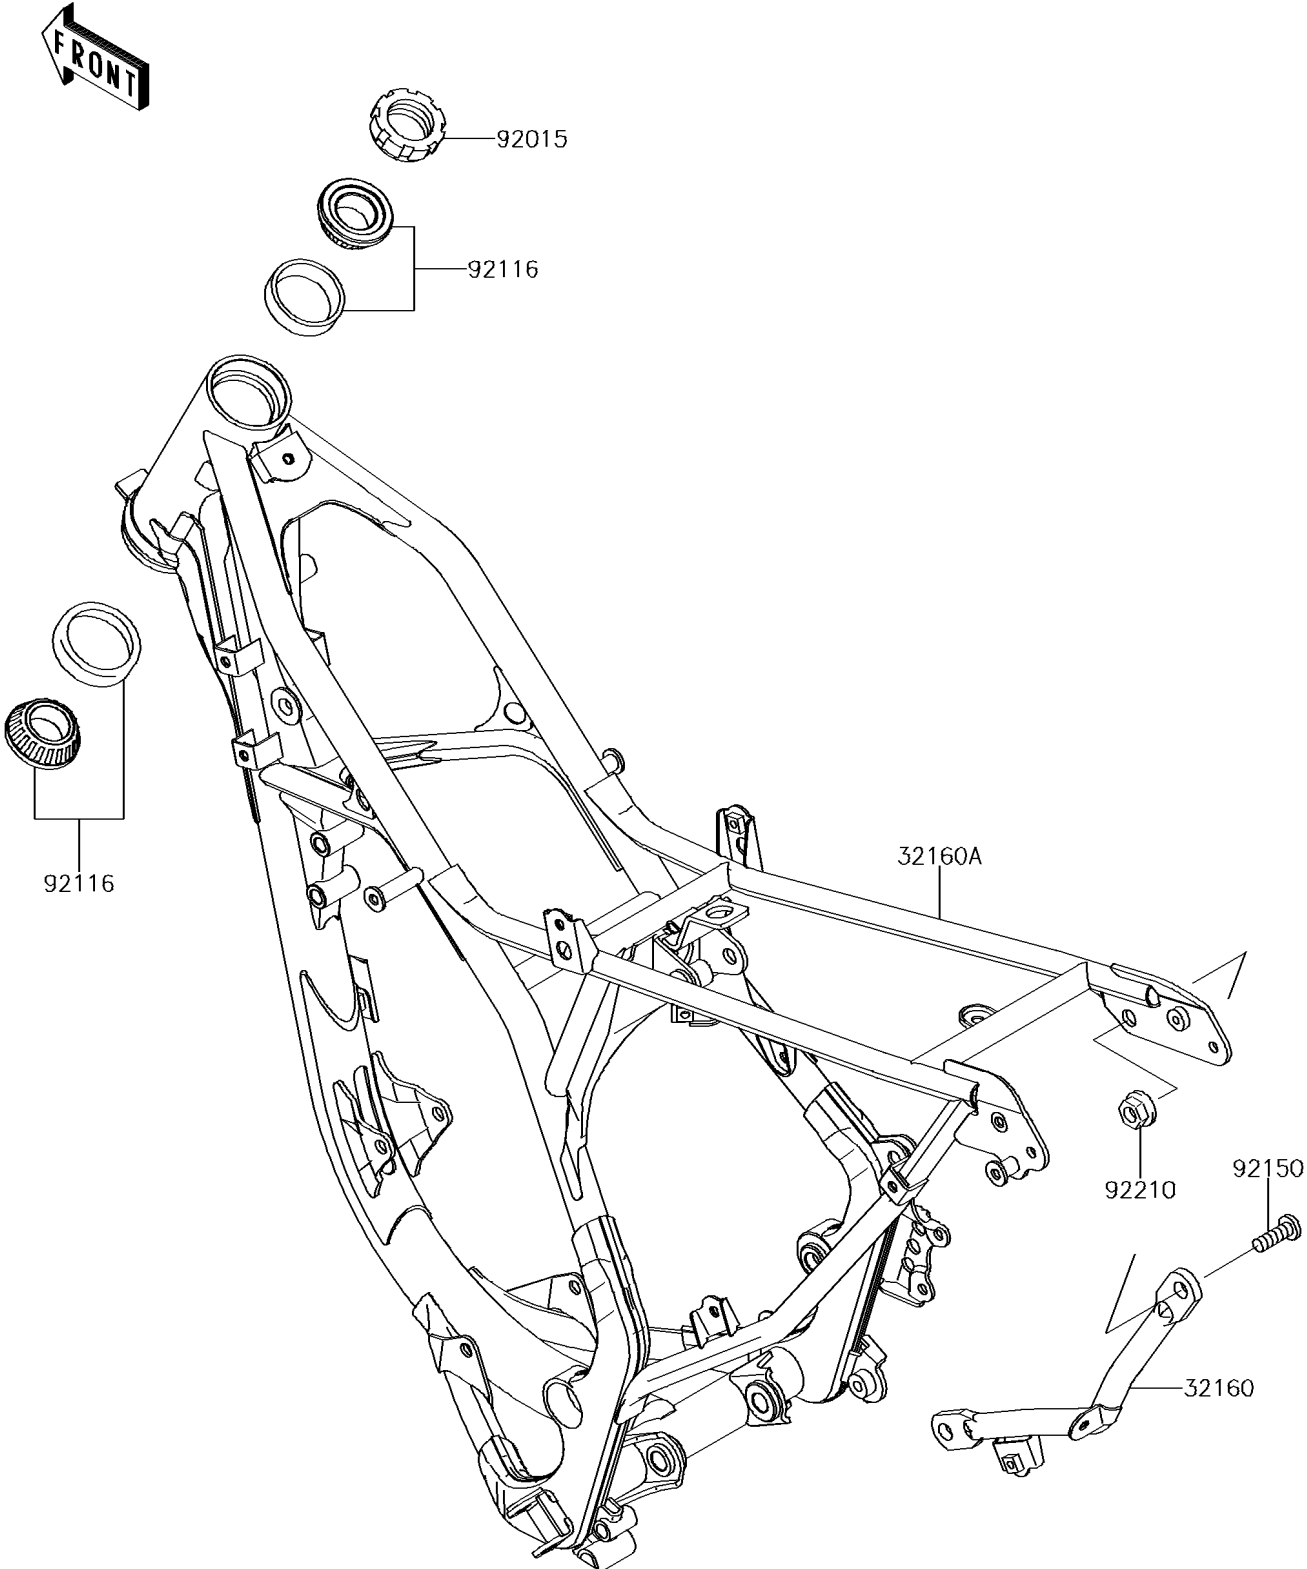

2017 KX™85 PARTS DIAGRAM

Frame

F2120

2017 KX™85 PARTS LIST

Frame

ITEM NAME	PART NUMBER	QUANTITY
FRAME-COMP,SUB,F.S.BLACK (Ref # 32160)	32160-0670-18R	1
FRAME-COMP,MAIN,F.S.BLACK (Ref # 32160A)	32160-0671-18R	1
NUT,STEERING STEM,25MM (Ref # 92015)	92015-1684	1
BEARING-ROLLER,H1-CAP32005JRRS (Ref # 92116)	92116-1065	1
BOLT,SOCKET,10X23 (Ref # 92150)	92150-1221	1
NUT,LOCK,FLANGED,10MM (Ref # 92210)	92210-1080	1