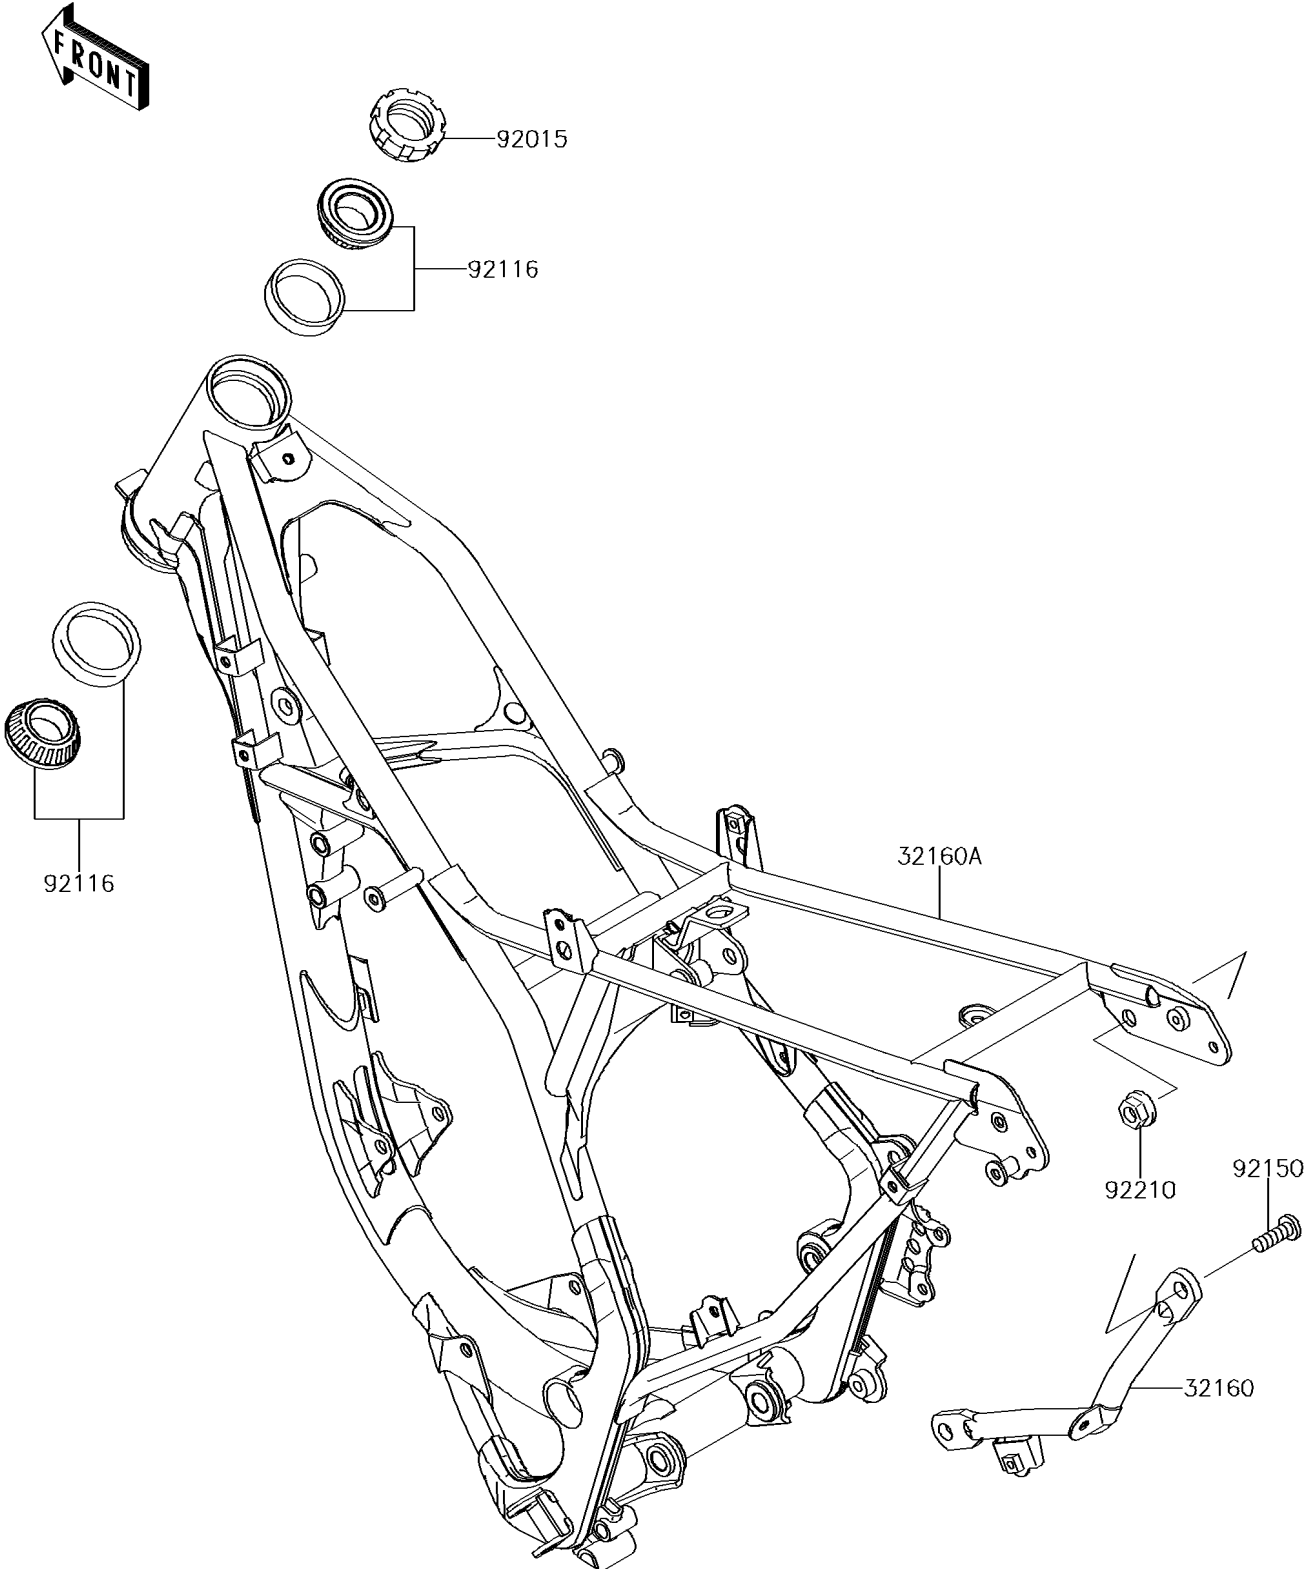

2016 KX™85 PARTS DIAGRAM

Frame

F2120

2016 KX™85 PARTS LIST

Frame

ITEM NAME	PART NUMBER	QUANTITY
FRAME-COMP,SUB,F.S.BLACK (Ref # 32160)	32160-0670-18R	1
FRAME-COMP,MAIN,F.S.BLACK (Ref # 32160A)	32160-0671-18R	1
NUT,STEERING STEM,25MM (Ref # 92015)	92015-1684	1
BEARING-ROLLER,H1-CAP32005JRRS (Ref # 92116)	92116-1065	1
BOLT,SOCKET,10X23 (Ref # 92150)	92150-1221	1
NUT,LOCK,FLANGED,10MM (Ref # 92210)	92210-1080	1