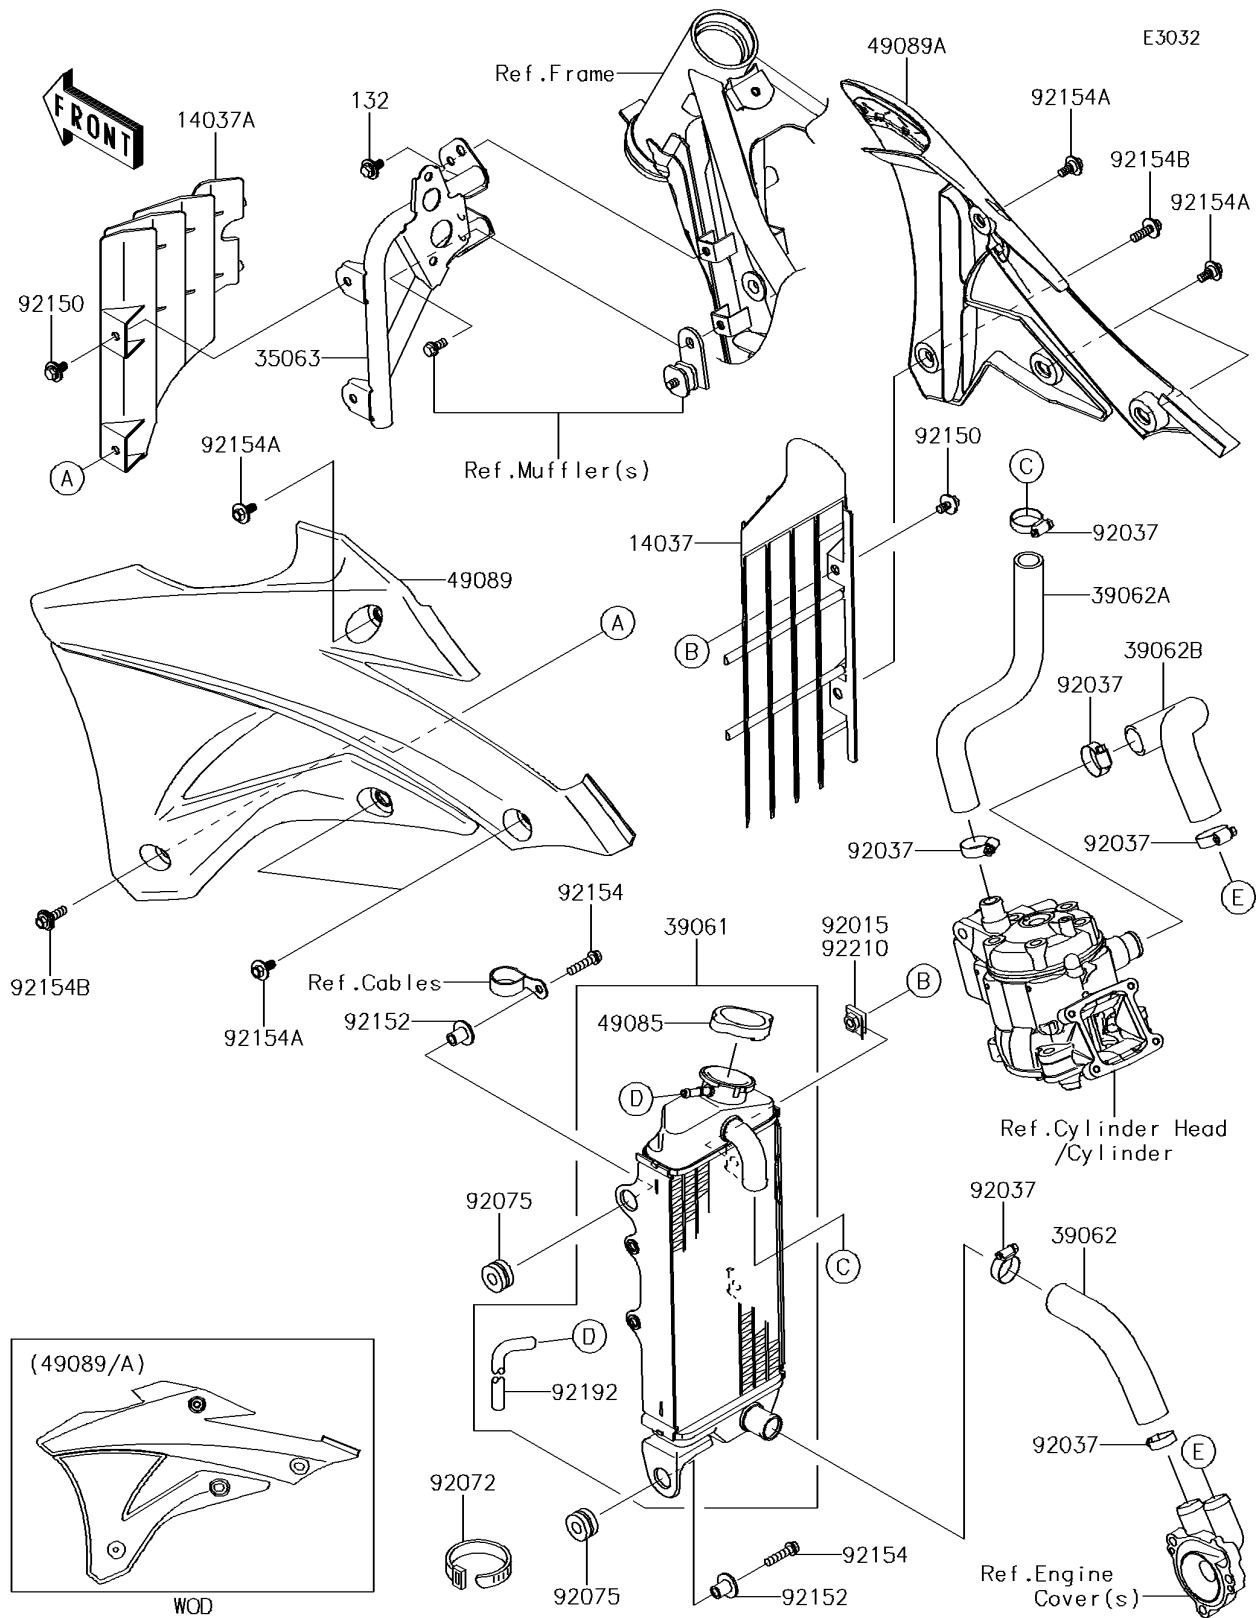

2017 KX™85 PARTS DIAGRAM

Radiator

2017 KX™85 PARTS LIST

Radiator

ITEM NAME	PART NUMBER	QUANTITY
BOLT-FLANGED-SMALL,6X12 (Ref # 132)	132BA0612	1
SCREEN,RH,EBONY (Ref # 14037)	14037-0748-6C	1
SCREEN,LH,EBONY (Ref # 14037A)	14037-1282-6C	1
STAY (Ref # 35063)	35063-1137	1
RADIATOR-ASSY (Ref # 39061)	39061-0592	1
HOSE-COOLING,RADIATOR-PUMP (Ref # 39062)	39062-0646	1
HOSE-COOLING,HEAD-RADIATOR (Ref # 39062A)	39062-1425	1
HOSE-COOLING,CYLINDER PUMP (Ref # 39062B)	39062-1712	1
CAP-ASSY-PRESSURE (Ref # 49085)	49085-0006	1
SHROUD-ENGINE,LH,UP GRN+LO EBO (Ref # 49089)	49089-0816-25M	1
SHROUD-ENGINE,RH,UP GRN+LO EBO (Ref # 49089A)	49089-0817-25M	1
CLAMP,COOLING HOSE (Ref # 92037)	92037-1589	1
BAND,L=186 (Ref # 92072)	92072-056	1
DAMPER (Ref # 92075)	92075-209	1
BOLT,6X12 (Ref # 92150)	92150-1435	1
COLLAR (Ref # 92152)	92152-0666	1
BOLT,FLANGED,6X25 (Ref # 92154)	92154-0520	1
BOLT,FLANGED,6X9 (Ref # 92154A)	92154-0546	1
BOLT,FLANGED,6X20 (Ref # 92154B)	92154-1268	1
TUBE,6X9X700 (Ref # 92192)	92192-1334	1
NUT (Ref # 92210)	92210-0867	1