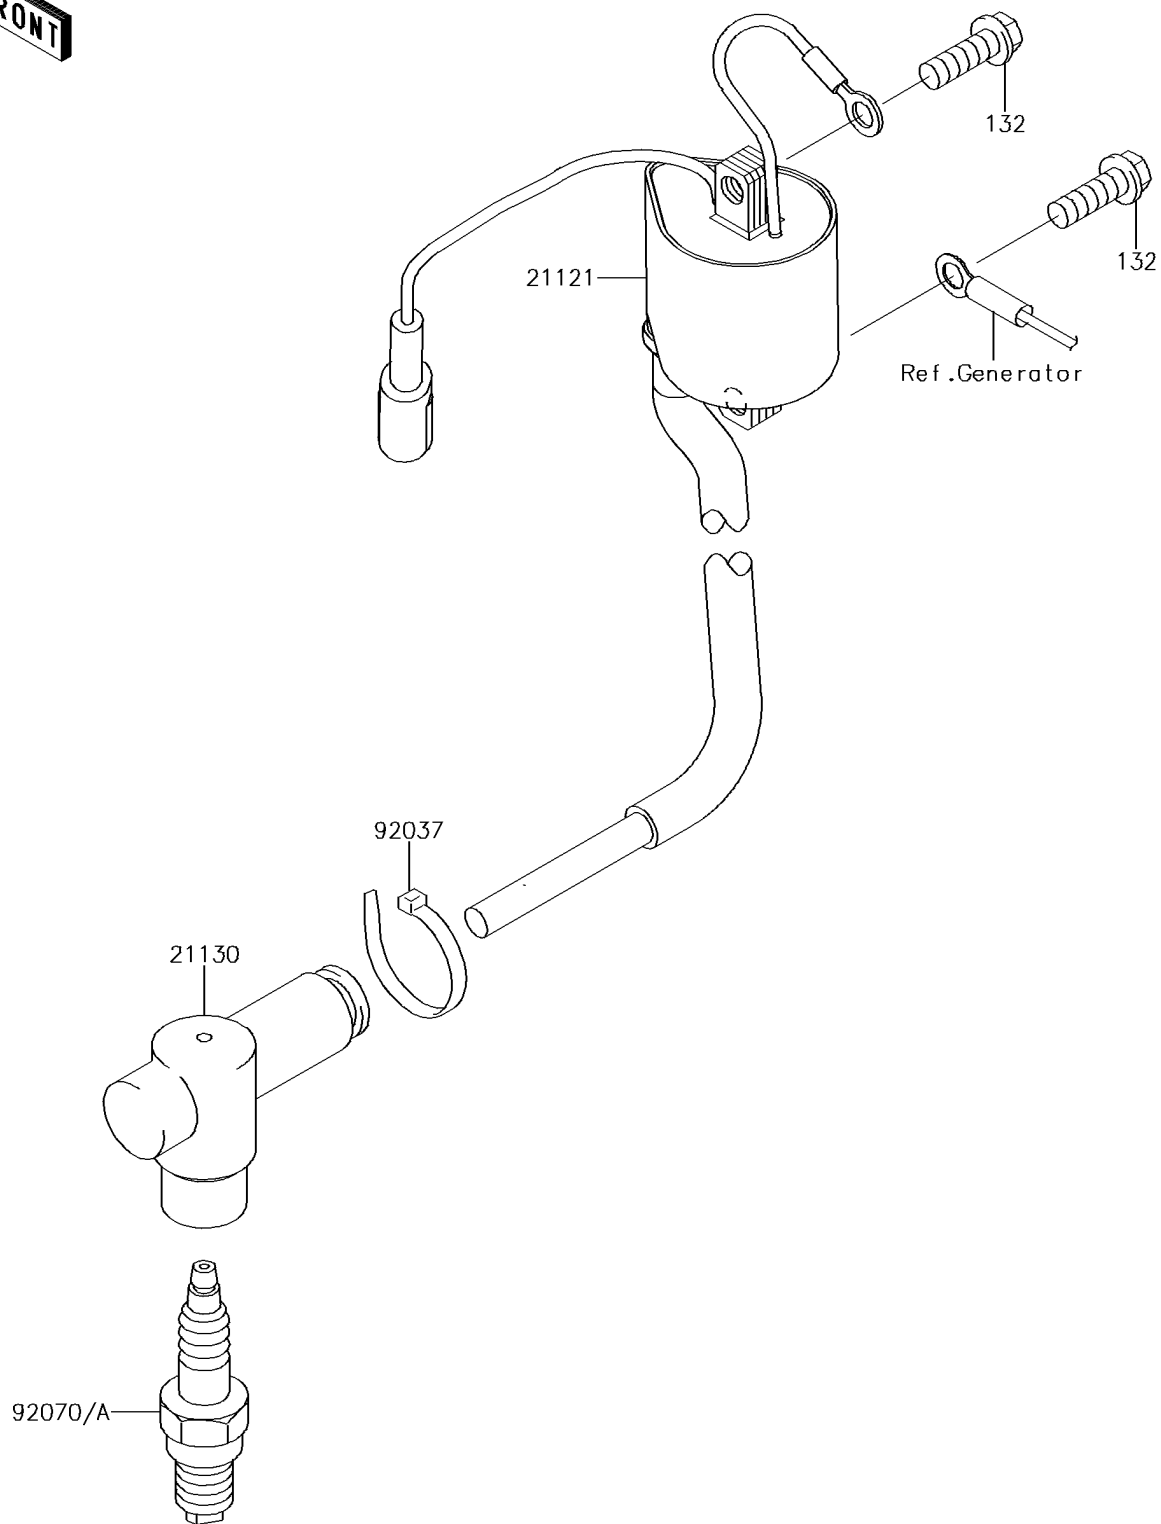

2017 KX™85 PARTS DIAGRAM

Ignition System

E1830

2017 KX™85 PARTS LIST

Ignition System

ITEM NAME	PART NUMBER	QUANTITY
BOLT-FLANGED-SMALL,6X18 (Ref # 132)	132BA0618	1
COIL-IGNITION (Ref # 21121)	21121-0722	1
CAP-SPARK PLUG (Ref # 21130)	21130-1077	1
CLAMP (Ref # 92037)	92037-1173	1
PLUG-SPARK,BR9EVX(NGK),SOLID (Ref # 92070)	92070-1228	1
PLUG-SPARK,R6252K-105NGK,SOLID (Ref # 92070A)	92070-1241	1