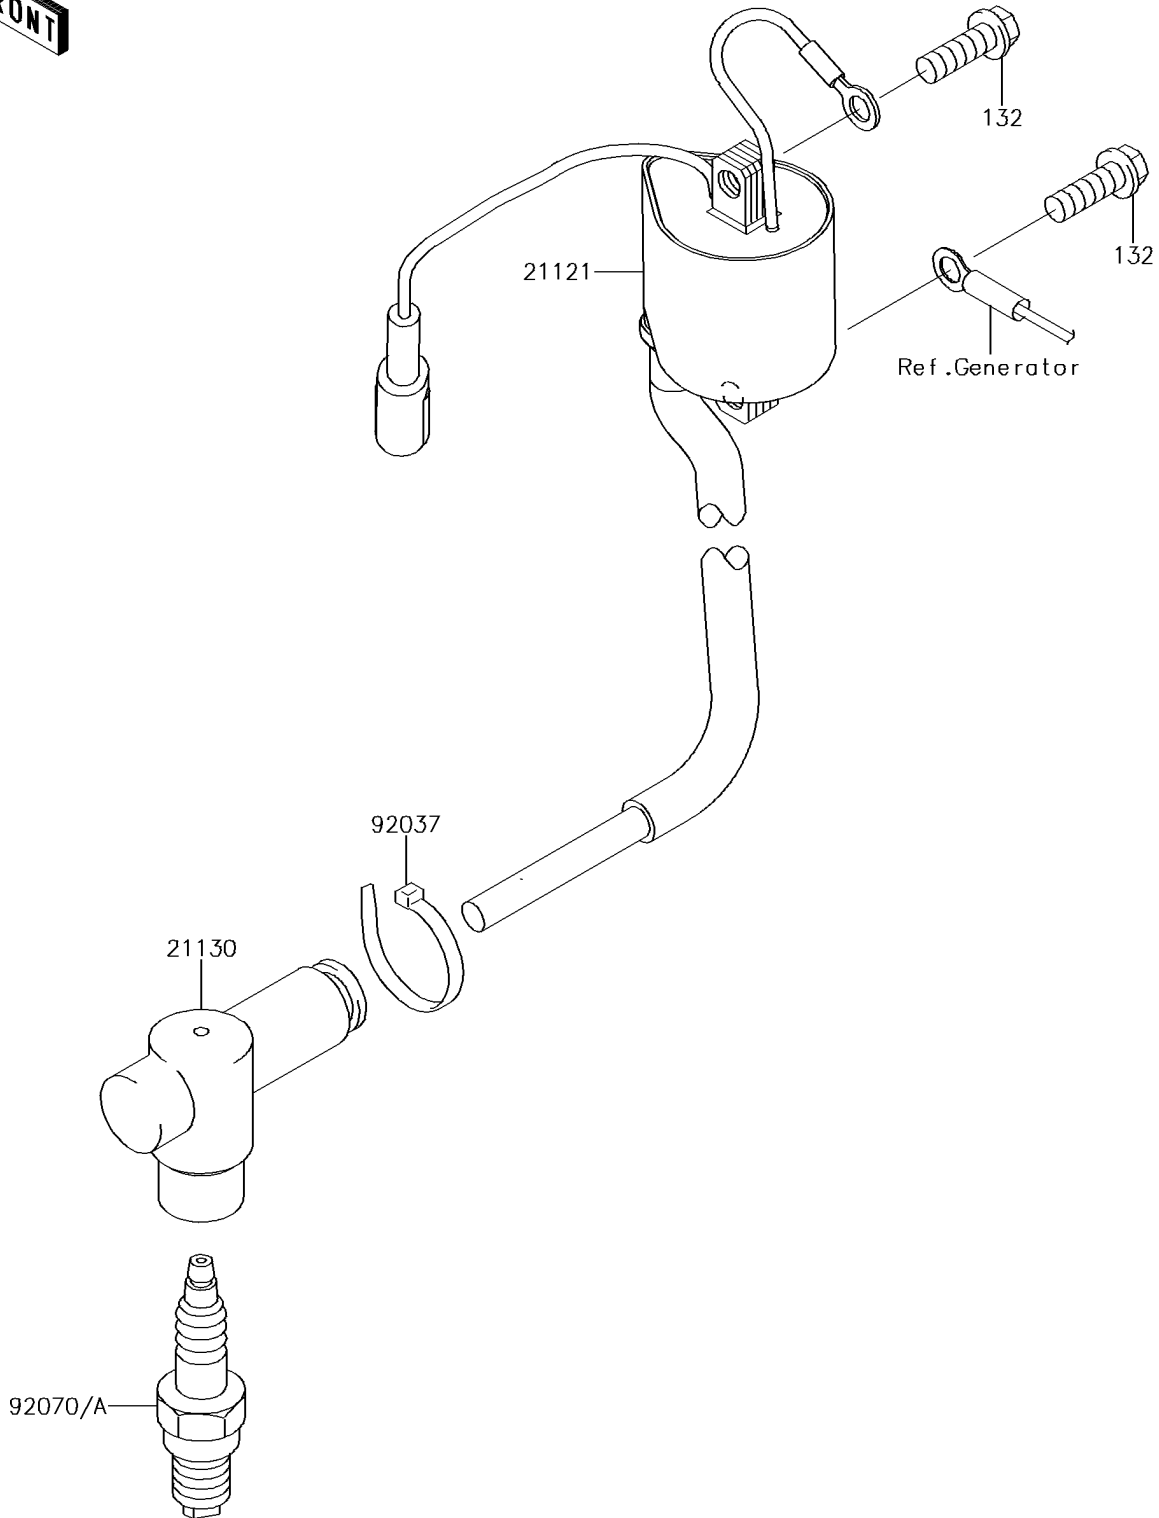

2017 KX™ 85 PARTS DIAGRAM

Ignition System

E1830

2017 KX™ 85 PARTS LIST

Ignition System

ITEM NAME	PART NUMBER	QUANTITY
BOLT-FLANGED-SMALL,6X18 (Ref # 132)	132BA0618	2
COIL-IGNITION (Ref # 21121)	21121-0722	1
CAP-SPARK PLUG (Ref # 21130)	21130-1077	1
CLAMP (Ref # 92037)	92037-1173	1
PLUG-SPARK,BR9EVX(NGK),SOLID (Ref # 92070)	92070-1228	1
PLUG-SPARK,R6252K-105NGK,SOLID (Ref # 92070A)	92070-1241	1