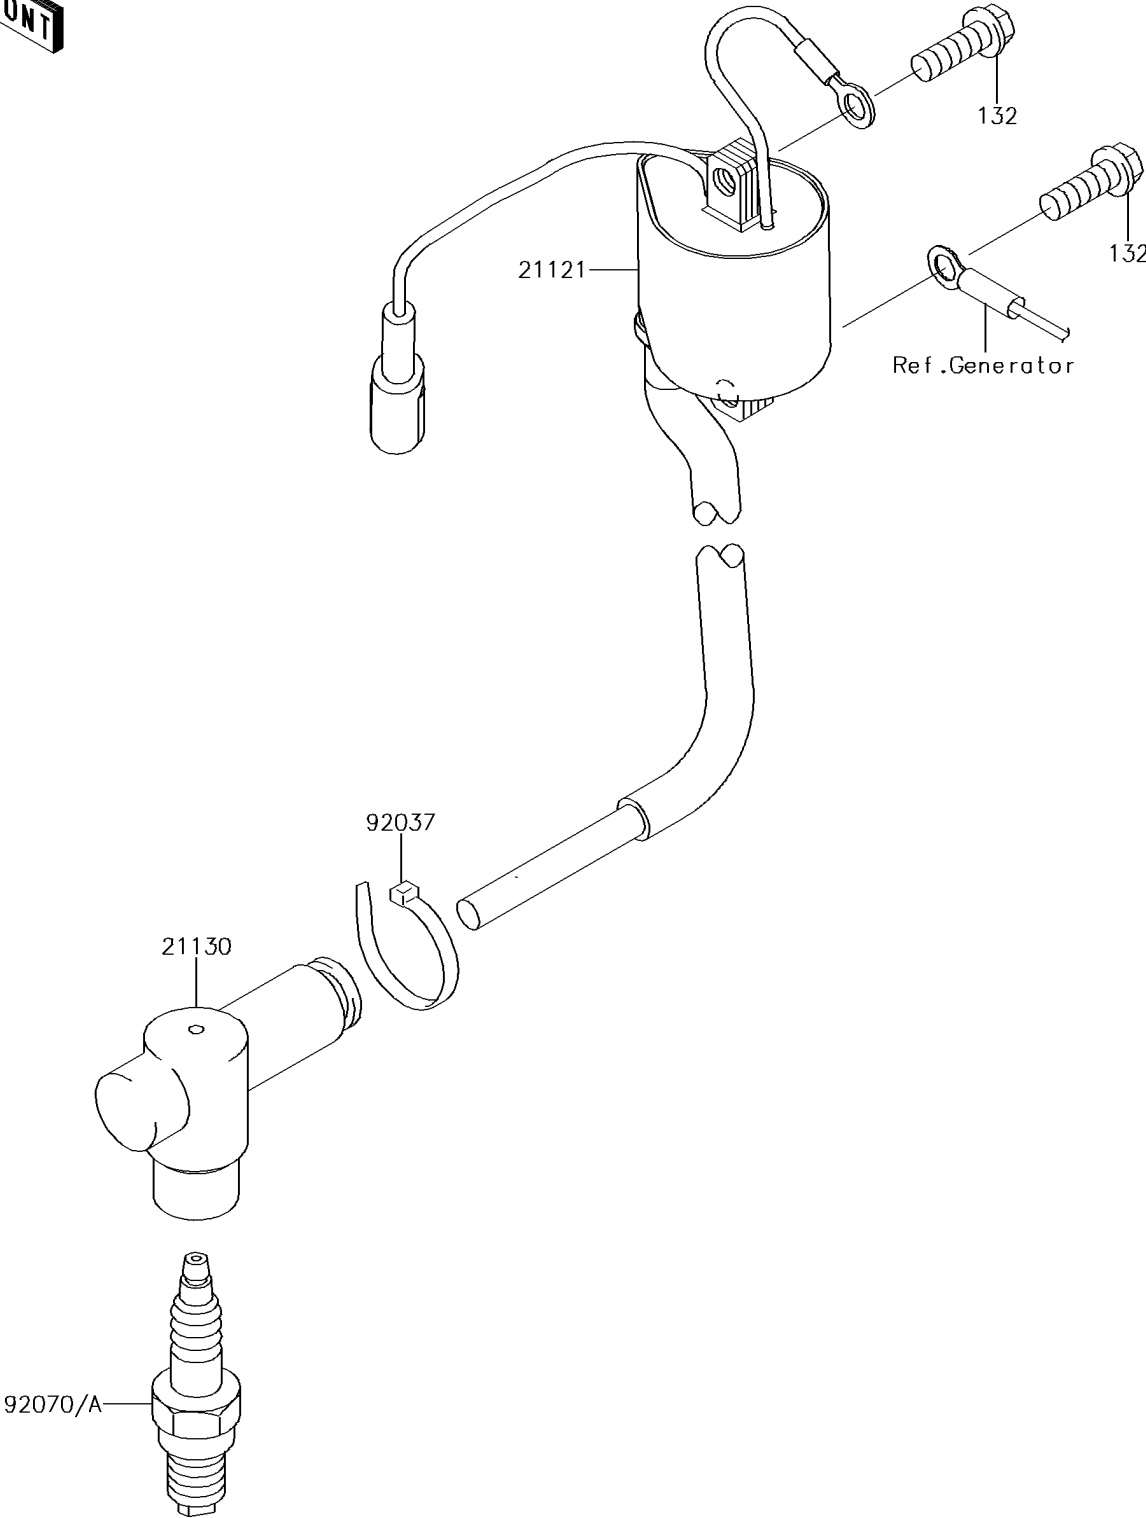

2016 KX™85 PARTS DIAGRAM

Ignition System

E1830

2016 KX™85 PARTS LIST

Ignition System

ITEM NAME	PART NUMBER	QUANTITY
BOLT-FLANGED-SMALL,6X18 (Ref # 132)	132BA0618	1
COIL-IGNITION (Ref # 21121)	21121-0722	1
CAP-SPARK PLUG (Ref # 21130)	21130-1077	1
CLAMP (Ref # 92037)	92037-1173	1
PLUG-SPARK,BR9EVX(NGK),SOLID (Ref # 92070)	92070-1228	1
PLUG-SPARK,R6252K-105NGK,SOLID (Ref # 92070A)	92070-1241	1