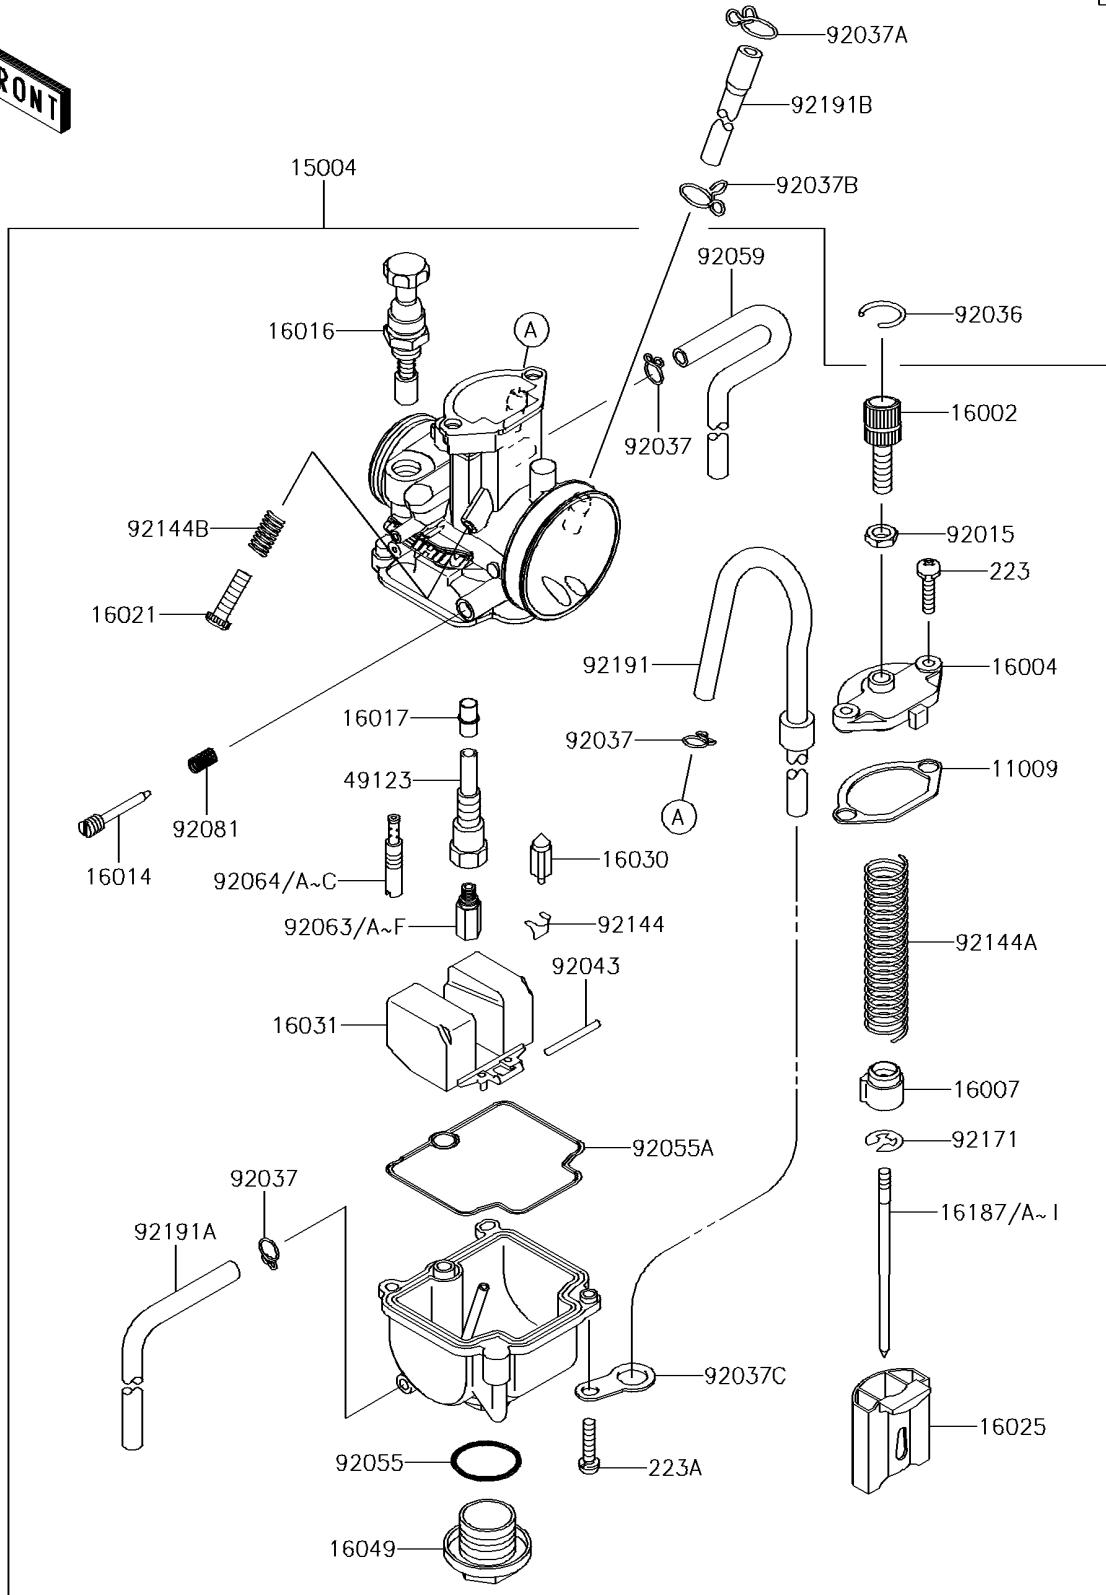

2017 KX™85 PARTS DIAGRAM

Carburetor

E1611