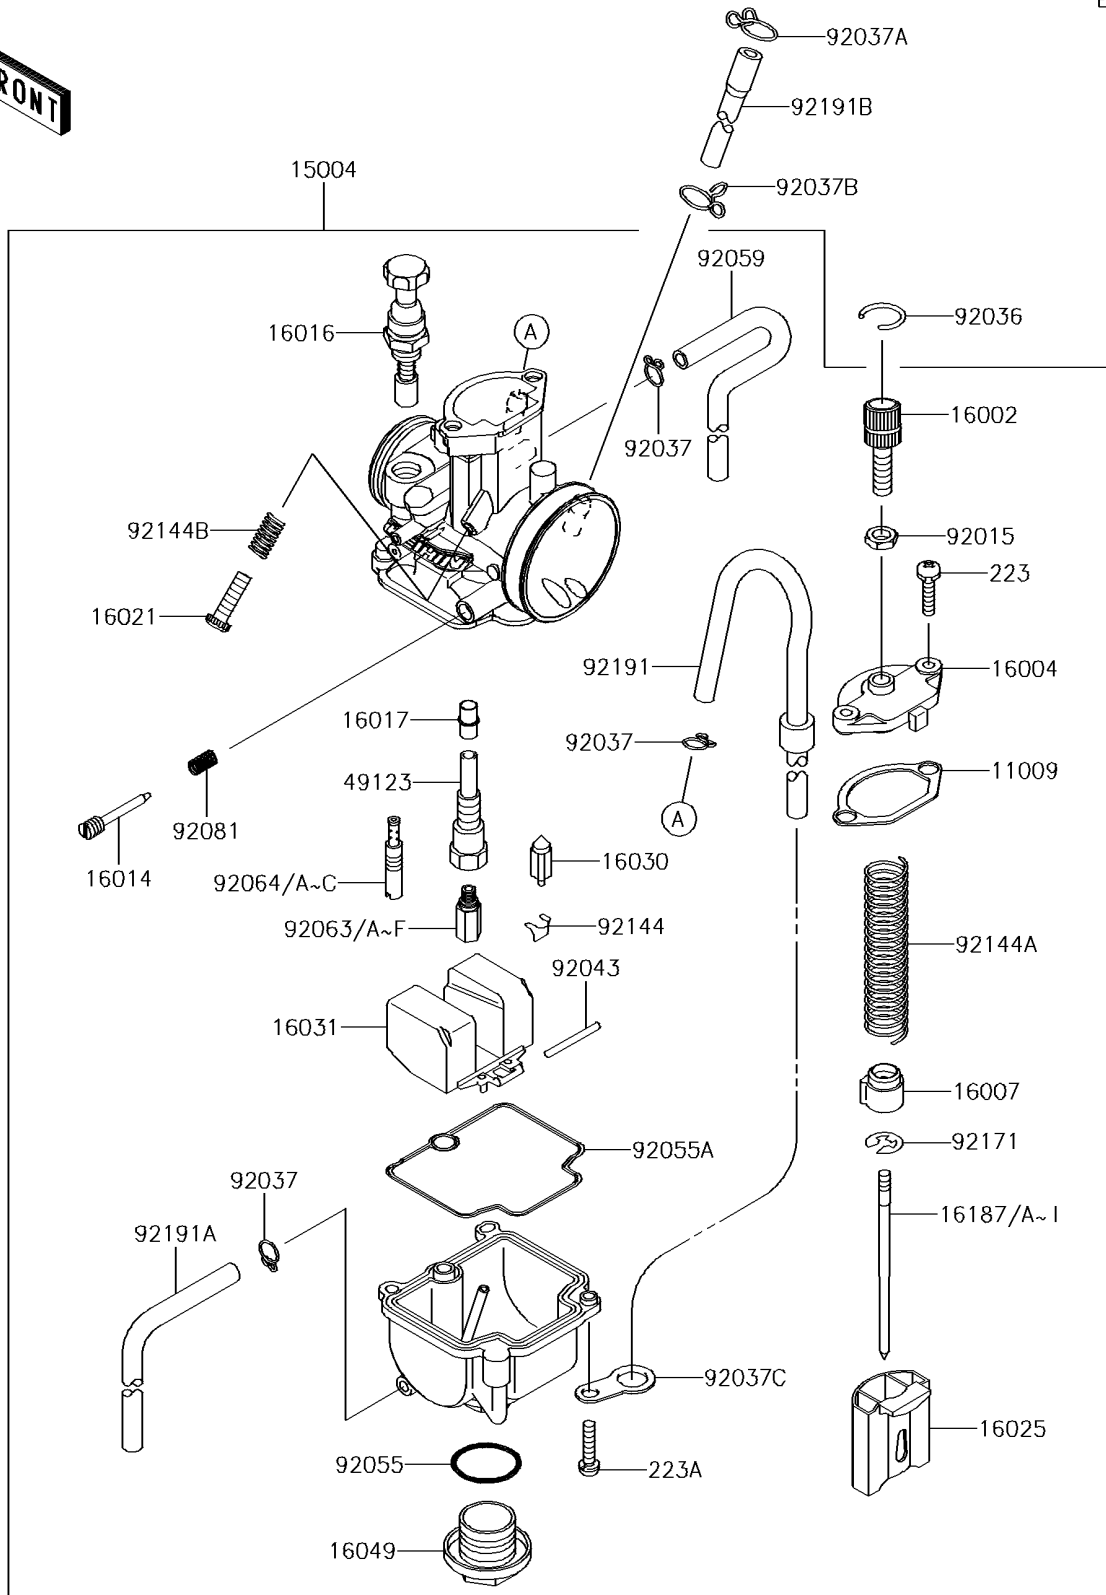

2016 KX™85 PARTS DIAGRAM

Carburetor

E1611