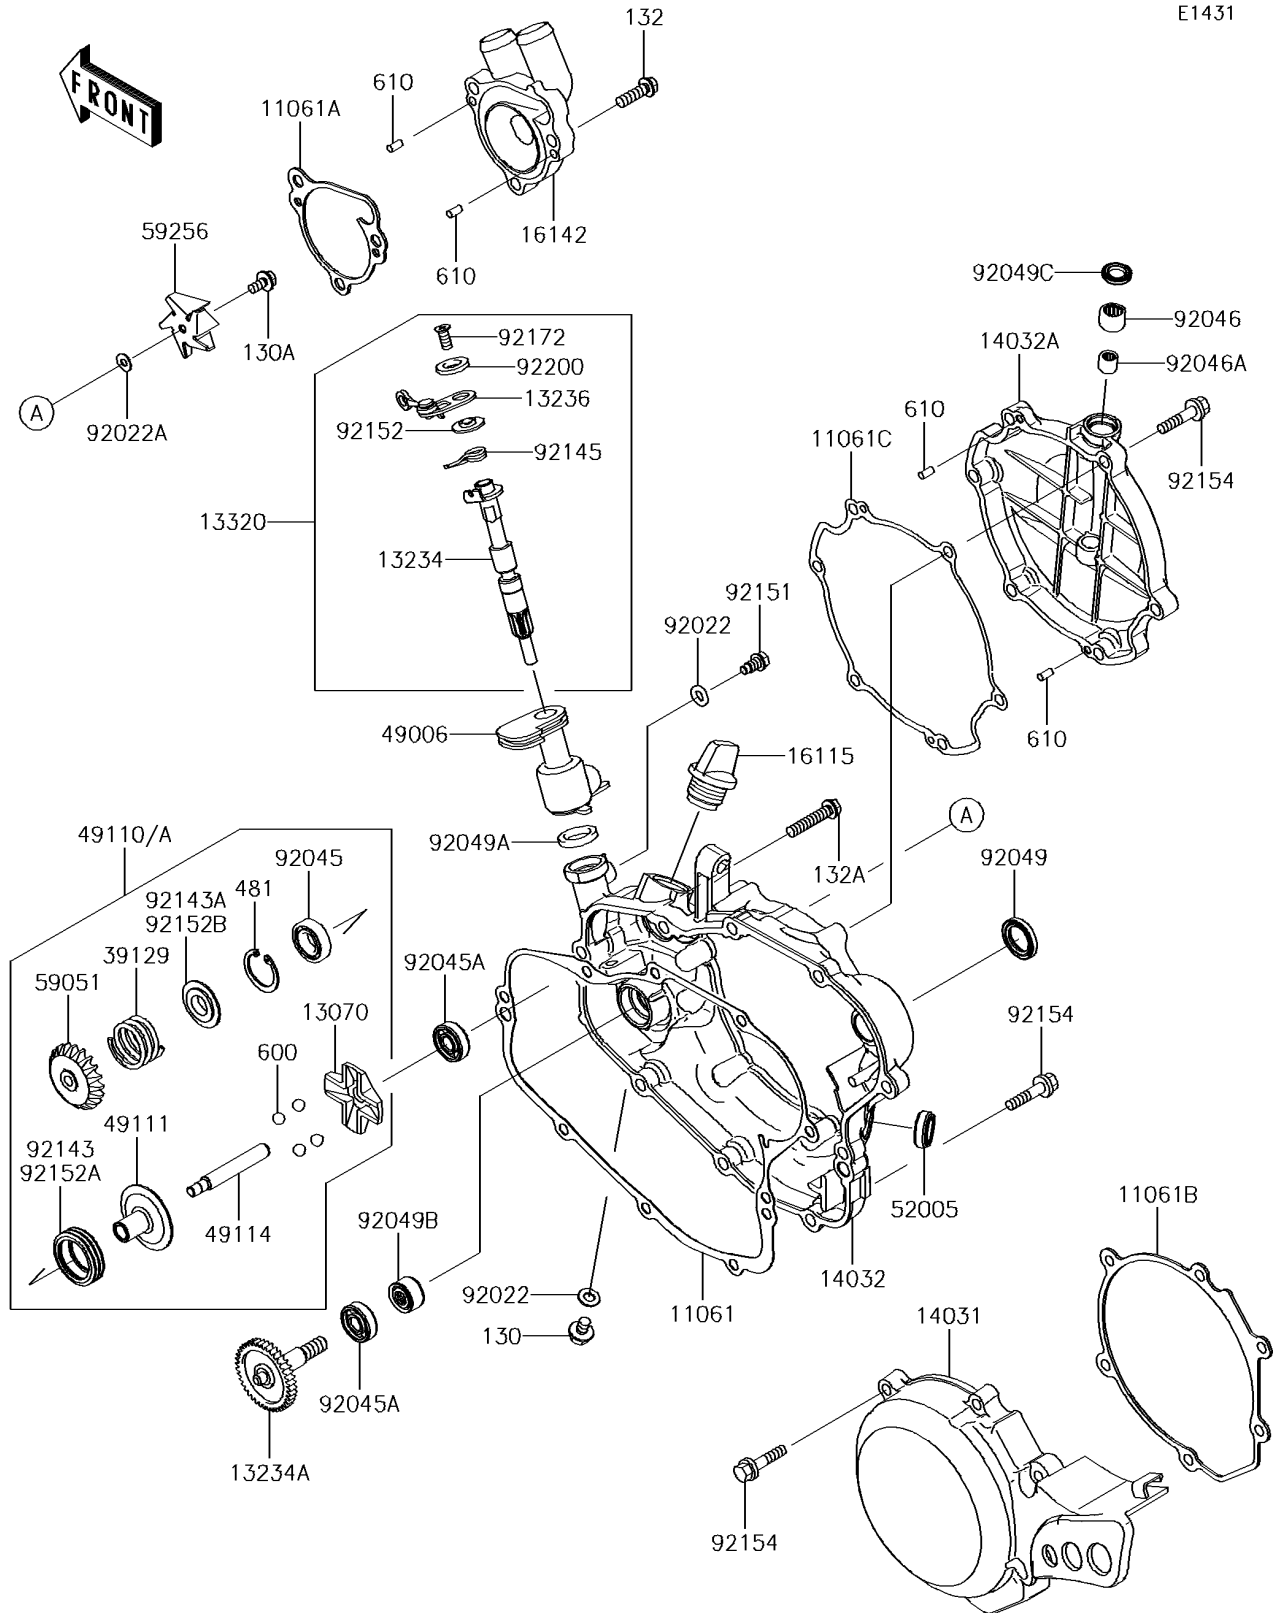

## 2017 KX™85 PARTS LIST

Engine Cover(s)

ITEM NAME	PART NUMBER	QUANTITY
GASKET,CLUTCH COVER (Ref # 11061)	11061-0122	1
GASKET,PUMP COVER (Ref # 11061A)	11061-0184	1
GASKET,GENERATOR COVER (Ref # 11061B)	11061-0194	1
GASKET,CLUTCH COVER (Ref # 11061C)	11061-0869	1
GUIDE,GOVERNOR (Ref # 13070)	13070-1309	1
SHAFT-COMP (Ref # 13234)	13234-0008	1
SHAFT-COMP,WATER PUMP (Ref # 13234A)	13234-1103	1
LEVER-COMP (Ref # 13236)	13236-0023	1
LEVER-ASSY (Ref # 13320)	13320-0002	1
COVER-GENERATOR (Ref # 14031)	14031-0580	1
COVER-CLUTCH,INSIDE (Ref # 14032)	14032-0041	1
COVER-CLUTCH,OUTSIDE (Ref # 14032A)	14032-0578	1
CAP-OIL FILLER (Ref # 16115)	16115-018	1
COVER-PUMP,WATER (Ref # 16142)	16142-1144	1
SPRING-GOVERNOR (Ref # 39129)	39129-1022	1
BOOT,GOVERNOR (Ref # 49006)	49006-1313	1
GOVERNOR-ASSY (Ref # 49110)	49110-0010	1
HOLDER-GOVERNOR WEIGHT (Ref # 49111)	49111-1064	1
SHAFT-GOVERNOR (Ref # 49114)	49114-0005	1
GAUGE,OIL LEVEL (Ref # 52005)	52005-0019	1
GEAR-SPUR (Ref # 59051)	59051-1412	1
IMPELLER (Ref # 59256)	59256-1064	1
WASHER,6.1X12X1 (Ref # 92022)	92022-077	1
WASHER,5.2X13X1 (Ref # 92022A)	92022-1380	1
BEARING-BALL (Ref # 92045)	92045-0010	1
BEARING-BALL,608MC3 (Ref # 92045A)	92045-1305	1
BEARING-NEEDLE,HK1010FM (Ref # 92046)	92046-0046	1
BEARING-NEEDLE,6BTM109 (Ref # 92046A)	92046-1217	1
SEAL-OIL,SB16244 (Ref # 92049)	92049-002	1