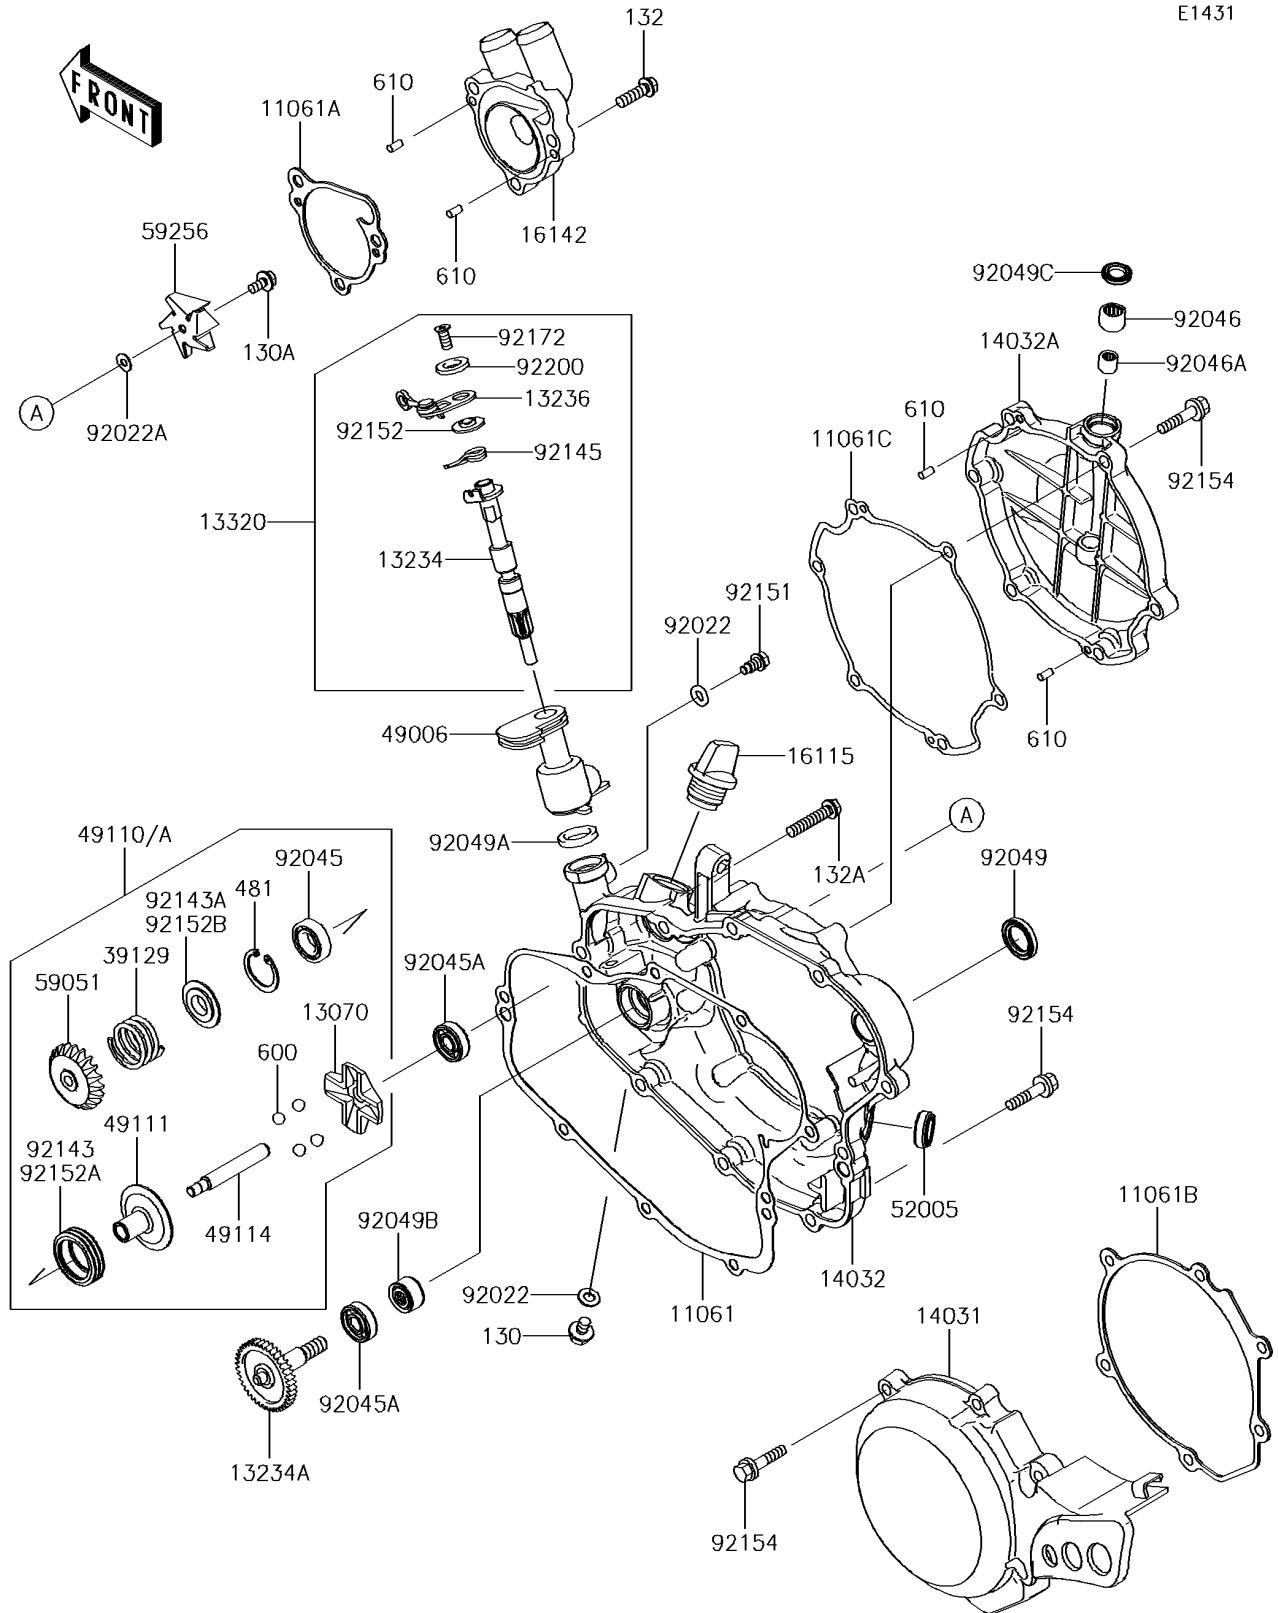

2016 KX™85 PARTS DIAGRAM

Engine Cover(s)

E1431

2016 KX™85 PARTS LIST

Engine Cover(s)

ITEM NAME	PART NUMBER	QUANTITY
GASKET,CLUTCH COVER (Ref # 11061)	11061-0122	1
GASKET,PUMP COVER (Ref # 11061A)	11061-0184	1
GASKET,GENERATOR COVER (Ref # 11061B)	11061-0194	1
GASKET,CLUTCH COVER (Ref # 11061C)	11061-0869	1
GUIDE,GOVERNOR (Ref # 13070)	13070-1309	1
SHAFT-COMP (Ref # 13234)	13234-0008	1
SHAFT-COMP,WATER PUMP (Ref # 13234A)	13234-1103	1
LEVER-COMP (Ref # 13236)	13236-0023	1
LEVER-ASSY (Ref # 13320)	13320-0002	1
COVER-GENERATOR (Ref # 14031)	14031-0580	1
COVER-CLUTCH,INSIDE (Ref # 14032)	14032-0041	1
COVER-CLUTCH,OUTSIDE (Ref # 14032A)	14032-0578	1
CAP-OIL FILLER (Ref # 16115)	16115-018	1
COVER-PUMP,WATER (Ref # 16142)	16142-1144	1
SPRING-GOVERNOR (Ref # 39129)	39129-1022	1
BOOT,GOVERNOR (Ref # 49006)	49006-1313	1
GOVERNOR-ASSY (Ref # 49110)	49110-0010	1
HOLDER-GOVERNOR WEIGHT (Ref # 49111)	49111-1064	1
SHAFT-GOVERNOR (Ref # 49114)	49114-0005	1
GAUGE,OIL LEVEL (Ref # 52005)	52005-0019	1
GEAR-SPUR (Ref # 59051)	59051-1412	1
IMPELLER (Ref # 59256)	59256-1064	1
WASHER,6.1X12X1 (Ref # 92022)	92022-077	1
WASHER,5.2X13X1 (Ref # 92022A)	92022-1380	1
BEARING-BALL (Ref # 92045)	92045-0010	1
BEARING-BALL,608MC3 (Ref # 92045A)	92045-1305	1
BEARING-NEEDLE,HK1010FM (Ref # 92046)	92046-0046	1
BEARING-NEEDLE,6BTM109 (Ref # 92046A)	92046-1217	1
SEAL-OIL,SB16244 (Ref # 92049)	92049-002	1