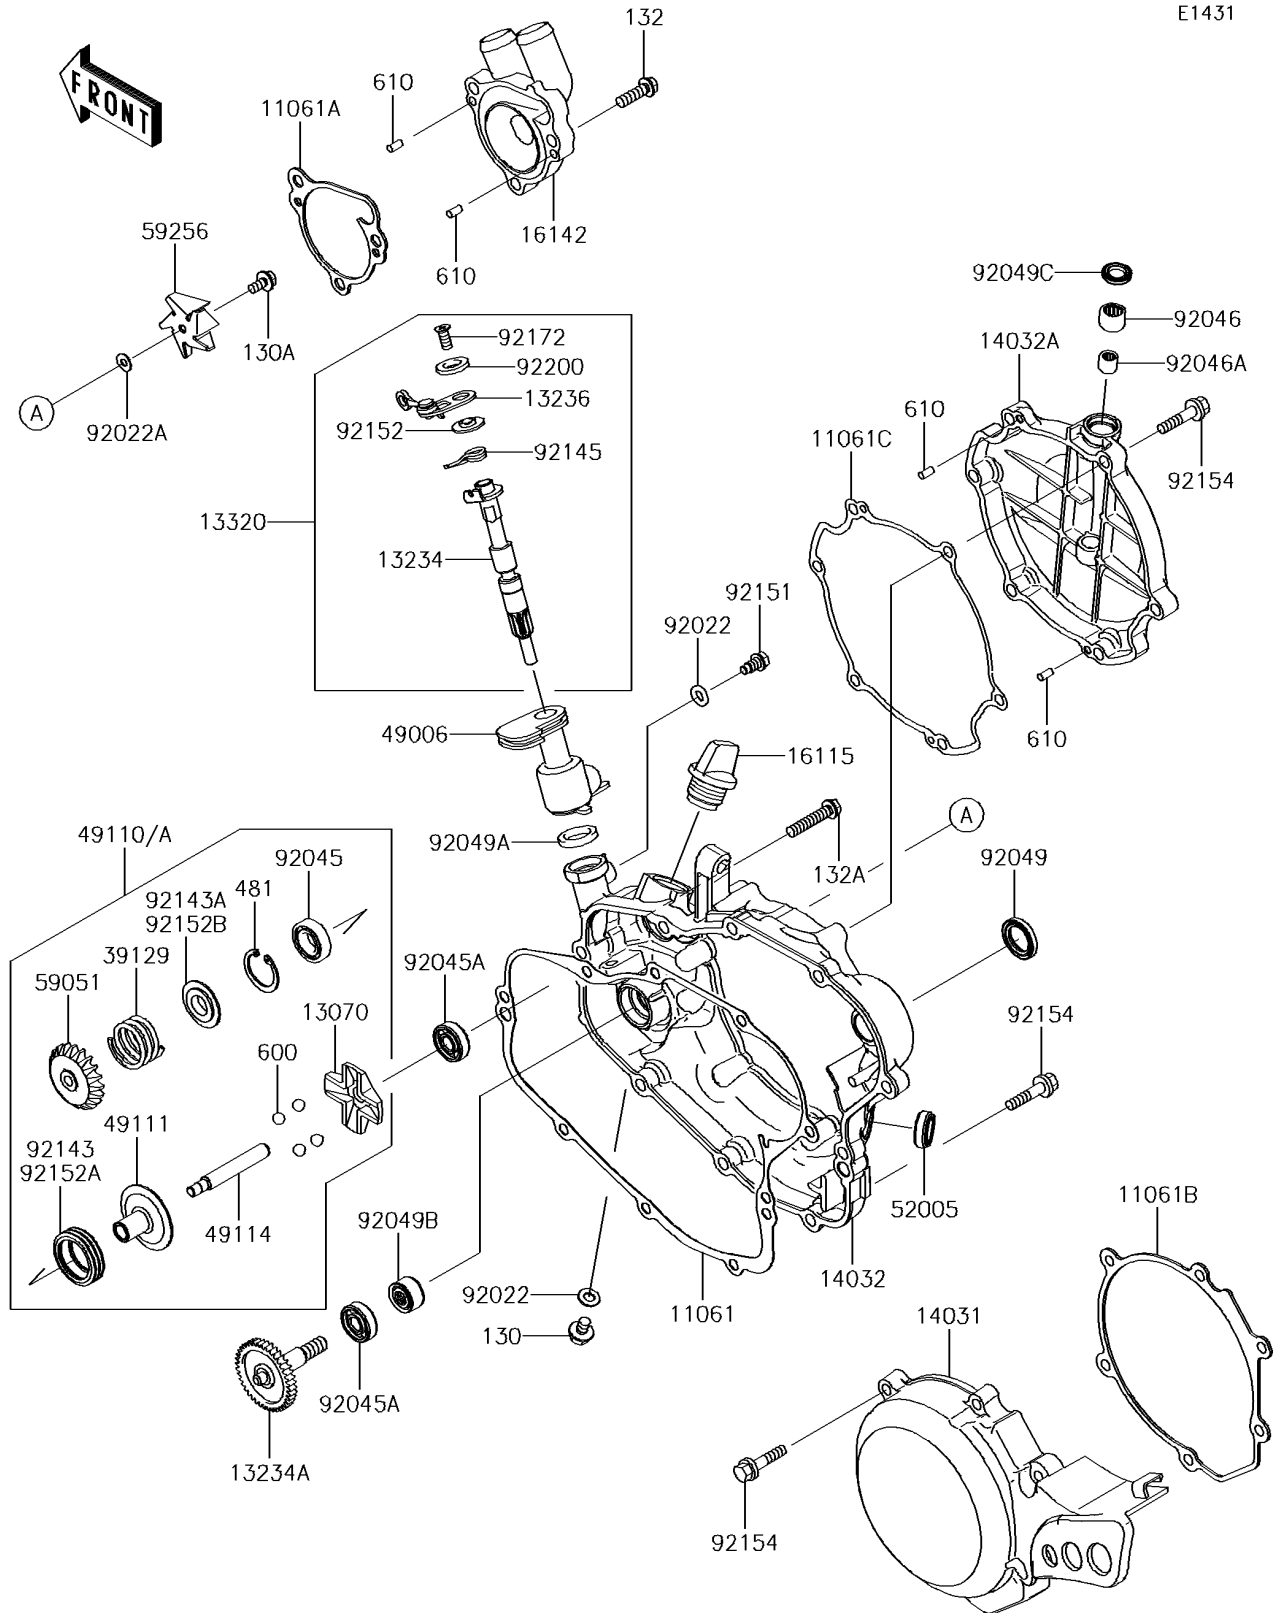

2015 KX™ 85

PARTS DIAGRAM

Engine Cover(s)

E1431