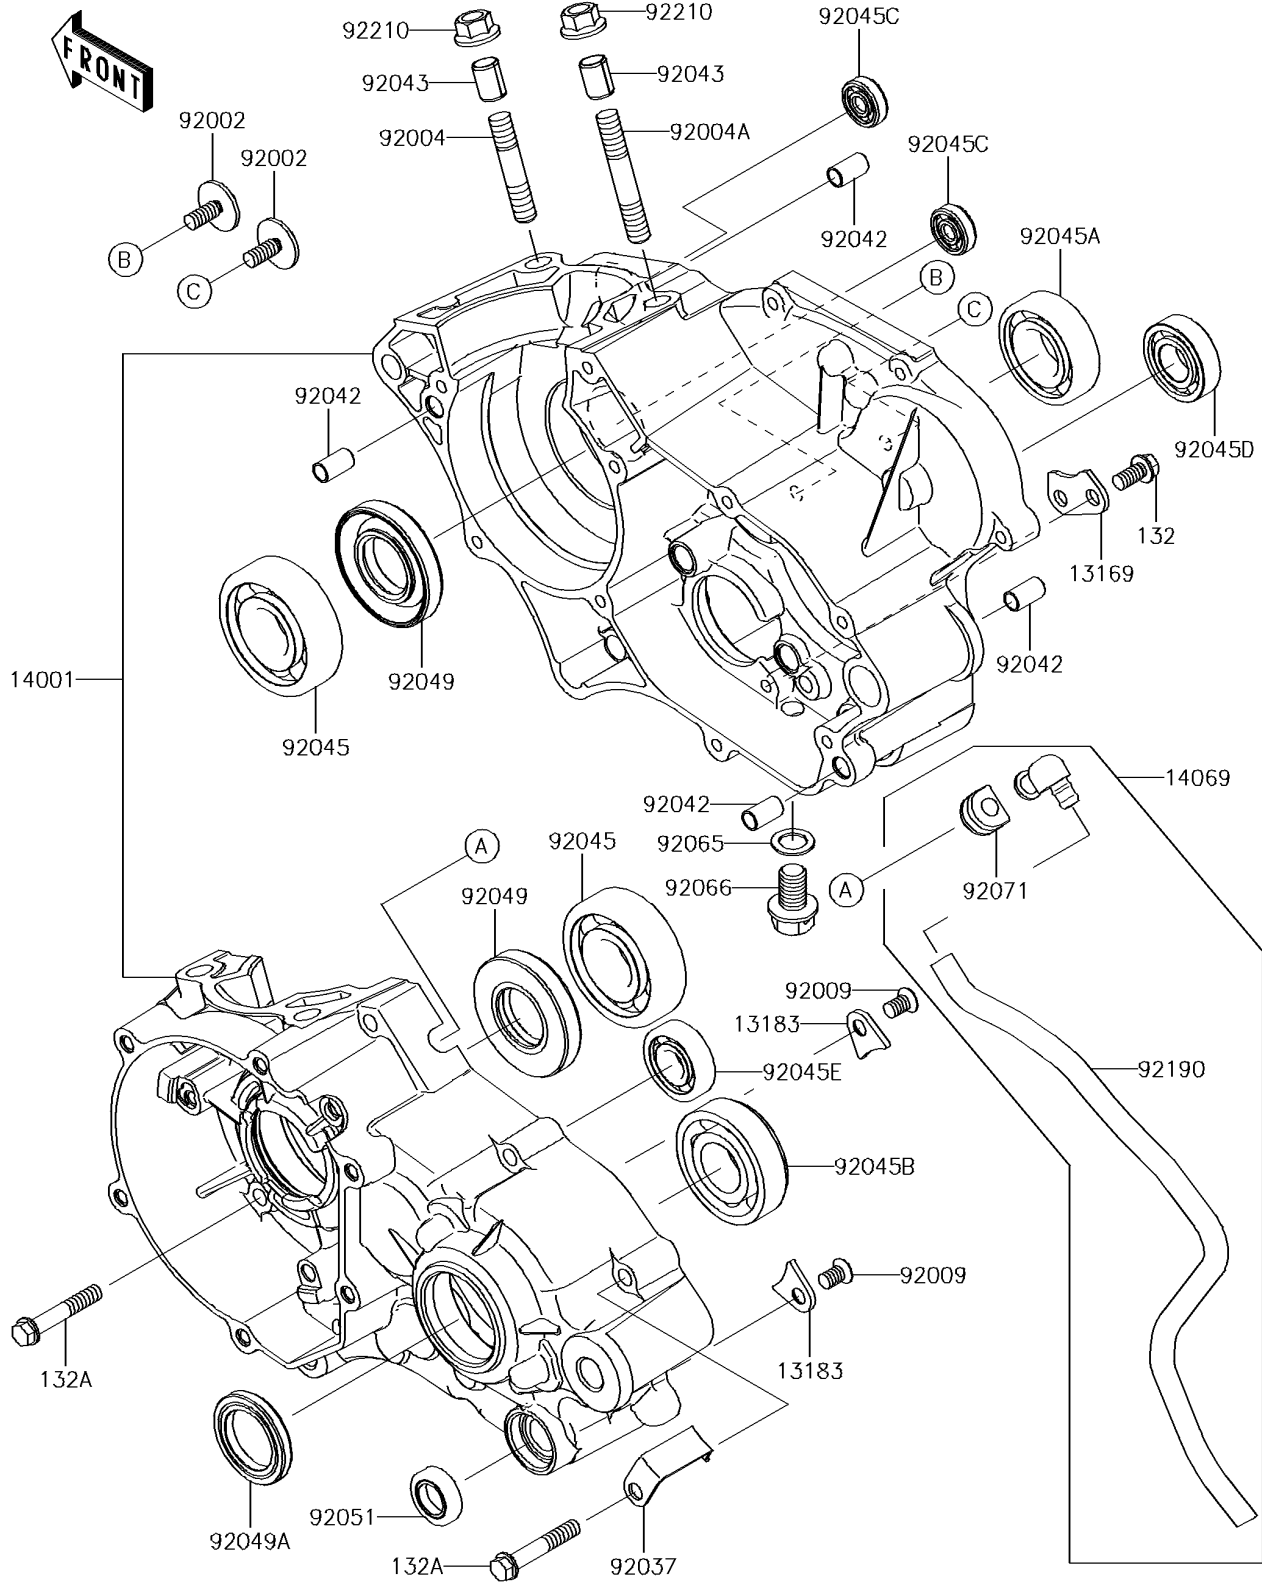

2017 KX™85 PARTS DIAGRAM

Crankcase

E1411

2017 KX™85 PARTS LIST

Crankcase

ITEM NAME	PART NUMBER	QUANTITY
PLATE,CHANGE DRUM (Ref # 13169)	13169-012	1
PLATE (Ref # 13183)	13183-1182	1
BOLT-FLANGED-SMALL,6X12 (Ref # 132)	132BA0612	1
BOLT-FLANGED-SMALL,6X35 (Ref # 132A)	132BA0635	1
SET-CRANKCASE (Ref # 14001)	14001-0681	1
BREATHER (Ref # 14069)	14069-1062	1
BOLT,6X16 (Ref # 92002)	92002-1659	1
STUD,8X28.5 (Ref # 92004)	92004-1252	1
STUD,8X37 (Ref # 92004A)	92004-1254	1
SCREW,6X10 (Ref # 92009)	92009-1563	1
CLAMP,HARNES (Ref # 92037)	92037-1318	1
PIN,DOWEL,6.3X8X14 (Ref # 92042)	92042-007	1
PIN,8.2X10X14 (Ref # 92043)	92043-1264	1
BEARING-BALL,R-6304C3 (Ref # 92045)	92045-1059	1
BEARING-BALL,6004TMB (Ref # 92045A)	92045-1118	1
BEARING-BALL,6204 (Ref # 92045B)	92045-1226	1
BEARING-BALL,626MC3 (Ref # 92045C)	92045-1304	1
BEARING-BALL,TMB002 (Ref # 92045D)	92045-1360	1
BEARING-BALL,16101JRX3 (Ref # 92045E)	92045-1450	1
SEAL-OIL,SD20407GS (Ref # 92049)	92049-1188	1
SEAL-OIL,TC25375 (Ref # 92049A)	92049-1292	1
SEAL-OIL,TB13225.5 (Ref # 92051)	92051-005	1
GASKET,10.5X16X1 (Ref # 92065)	92065-058	1
PLUG,DRAIN (Ref # 92066)	92066-1437	1
GROMMET,BREATHER (Ref # 92071)	92071-042	1
TUBE,6X9X330 (Ref # 92190)	92190-1116	1
NUT,8MM (Ref # 92210)	92210-0076	1