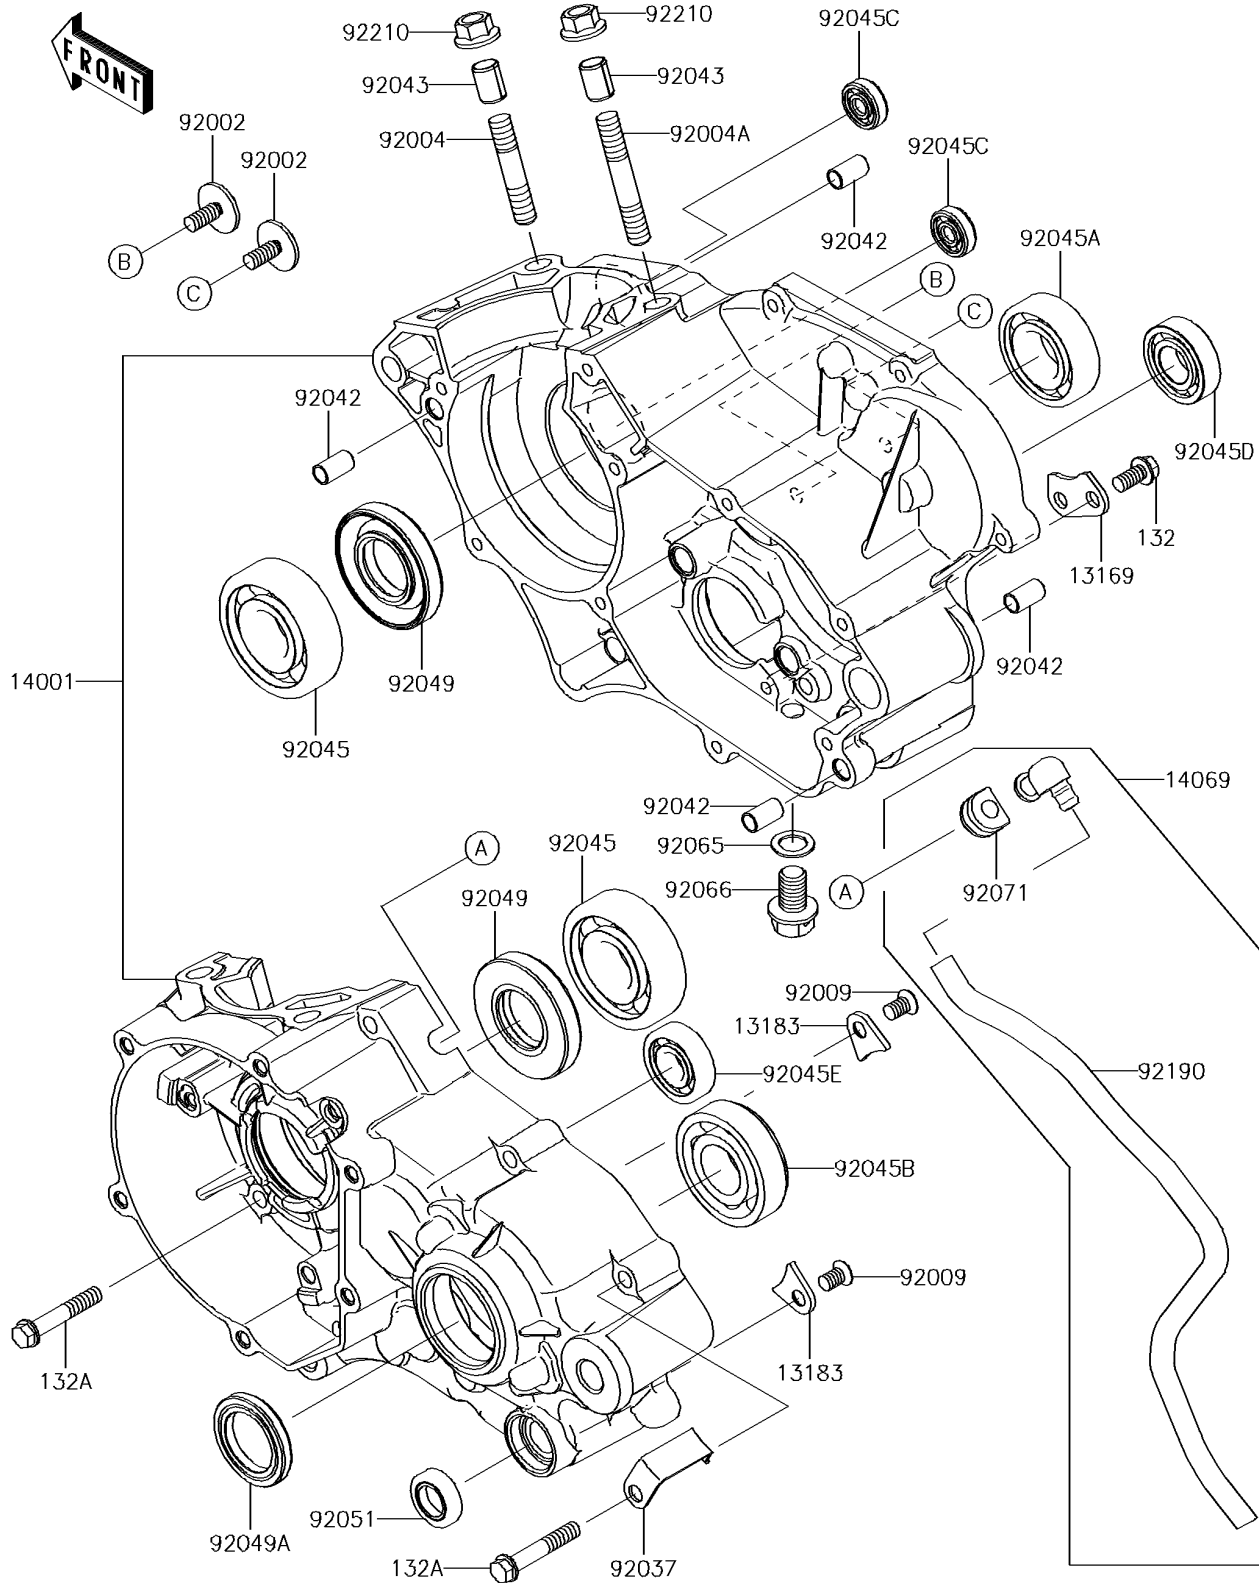

2016 KX™85 PARTS DIAGRAM

Crankcase

E1411

2016 KX™85 PARTS LIST

Crankcase

ITEM NAME	PART NUMBER	QUANTITY
PLATE,CHANGE DRUM (Ref # 13169)	13169-012	1
PLATE (Ref # 13183)	13183-1182	1
BOLT-FLANGED-SMALL,6X12 (Ref # 132)	132BA0612	1
BOLT-FLANGED-SMALL,6X35 (Ref # 132A)	132BA0635	1
SET-CRANKCASE (Ref # 14001)	14001-0681	1
BREATHER (Ref # 14069)	14069-1062	1
BOLT,6X16 (Ref # 92002)	92002-1659	1
STUD,8X28.5 (Ref # 92004)	92004-1252	1
STUD,8X37 (Ref # 92004A)	92004-1254	1
SCREW,6X10 (Ref # 92009)	92009-1563	1
CLAMP,HARNESS (Ref # 92037)	92037-1318	1
PIN,DOWEL,6.3X8X14 (Ref # 92042)	92042-007	1
PIN,8.2X10X14 (Ref # 92043)	92043-1264	1
BEARING-BALL,R-6304C3 (Ref # 92045)	92045-1059	1
BEARING-BALL,6004TMB (Ref # 92045A)	92045-1118	1
BEARING-BALL,6204 (Ref # 92045B)	92045-1226	1
BEARING-BALL,626MC3 (Ref # 92045C)	92045-1304	1
BEARING-BALL,TMB002 (Ref # 92045D)	92045-1360	1
BEARING-BALL,16101JRXC3 (Ref # 92045E)	92045-1450	1
SEAL-OIL,SD20407GS (Ref # 92049)	92049-1188	1
SEAL-OIL,TC25375 (Ref # 92049A)	92049-1292	1
SEAL-OIL,TB13225.5 (Ref # 92051)	92051-005	1
GASKET,10.5X16X1 (Ref # 92065)	92065-058	1
PLUG,DRAIN (Ref # 92066)	92066-1437	1
GROMMET,BREATHER (Ref # 92071)	92071-042	1
TUBE,6X9X330 (Ref # 92190)	92190-1116	1
NUT,8MM (Ref # 92210)	92210-0076	1