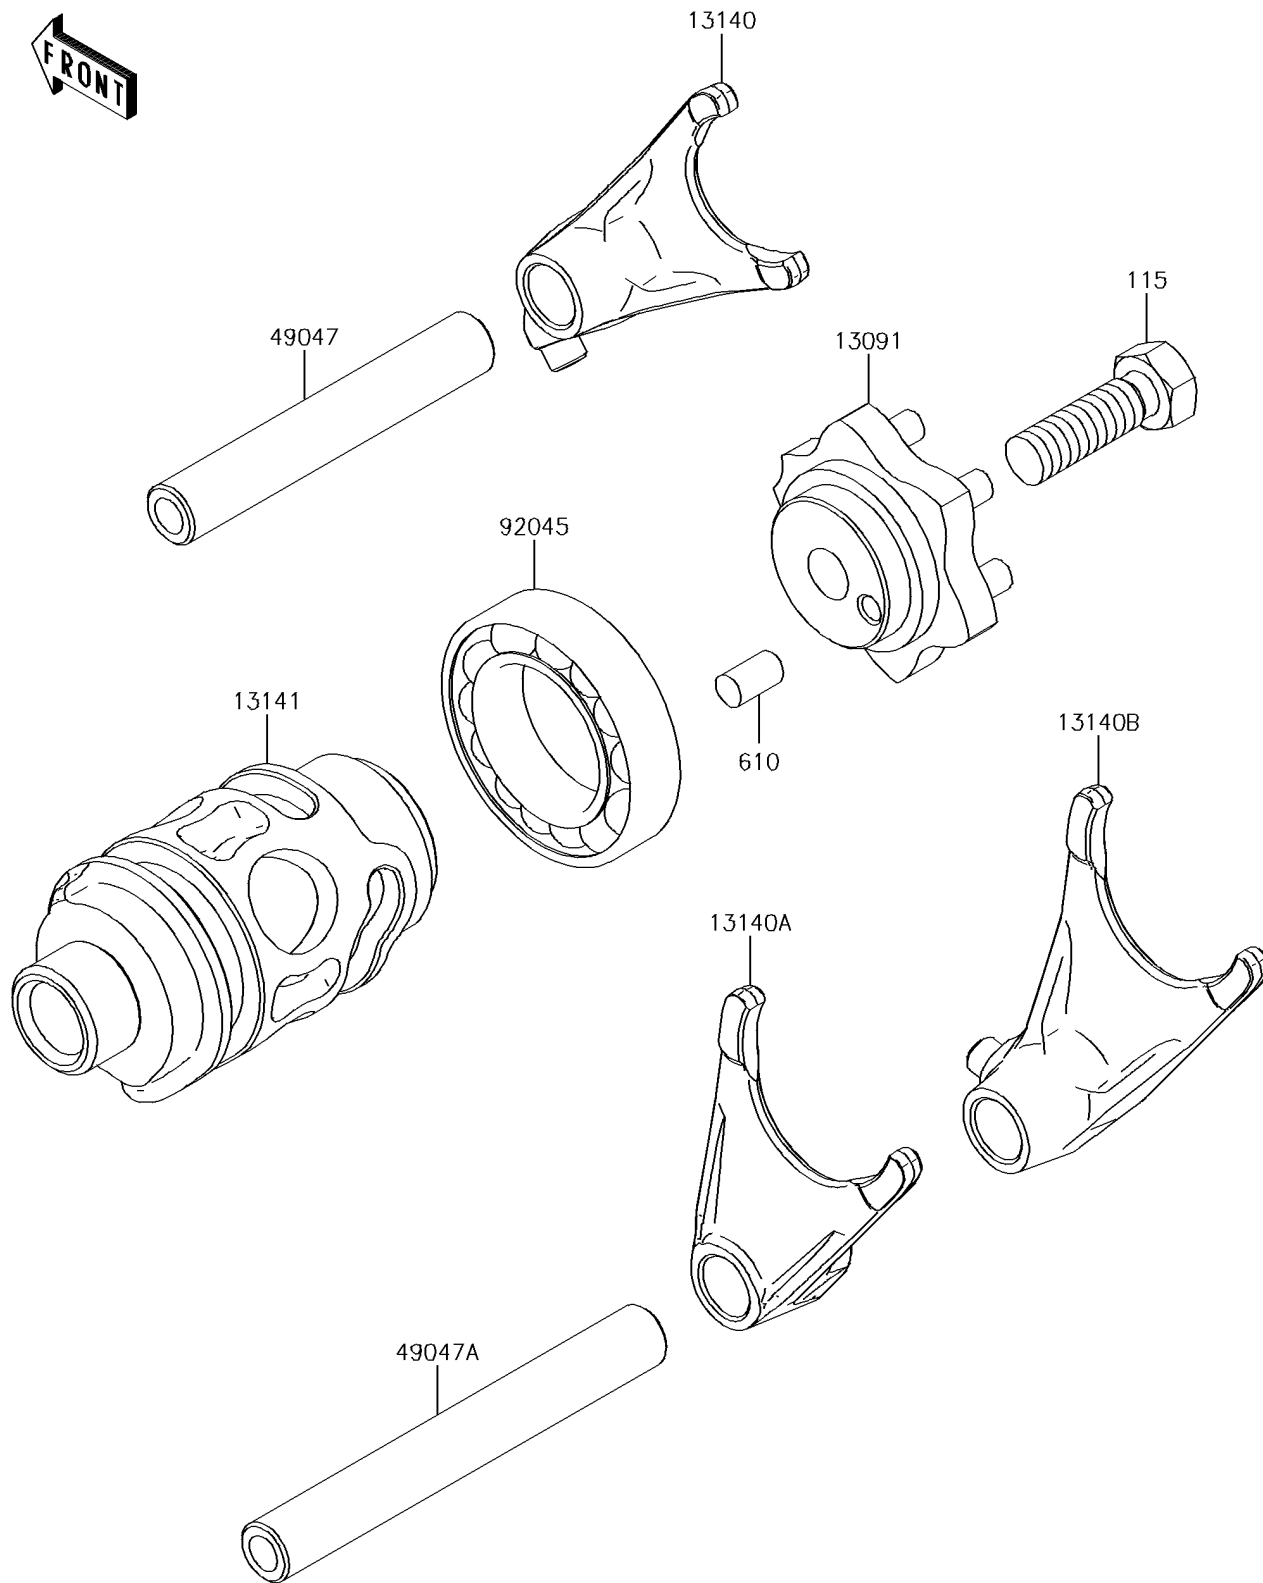

2017 KX™85 PARTS DIAGRAM

Gear Change Drum/Shift Fork(s)

E1362

2017 KX™85 PARTS LIST

Gear Change Drum/Shift Fork(s)

ITEM NAME	PART NUMBER	QUANTITY
BOLT-SMALL-UPSET,8X25 (Ref # 115)	115BA0825	1
HOLDER,CHANGE DRUM (Ref # 13091)	13091-1390	1
FORK-SHIFT,5TH&6TH (Ref # 13140)	13140-1302	1
FORK-SHIFT,2ND&3RD (Ref # 13140A)	13140-1303	1
FORK-SHIFT,LOW&4TH (Ref # 13140B)	13140-1304	1
DRUM-CHANGE (Ref # 13141)	13141-1120	1
ROD-SHIFT,5.9X10X64.5 (Ref # 49047)	49047-1063	1
ROD-SHIFT,5.9X10X81 (Ref # 49047A)	49047-1064	1
ROLLER,4X8 (Ref # 610)	610A0408	1
BEARING-BALL,6905Z (Ref # 92045)	92045-1058	1