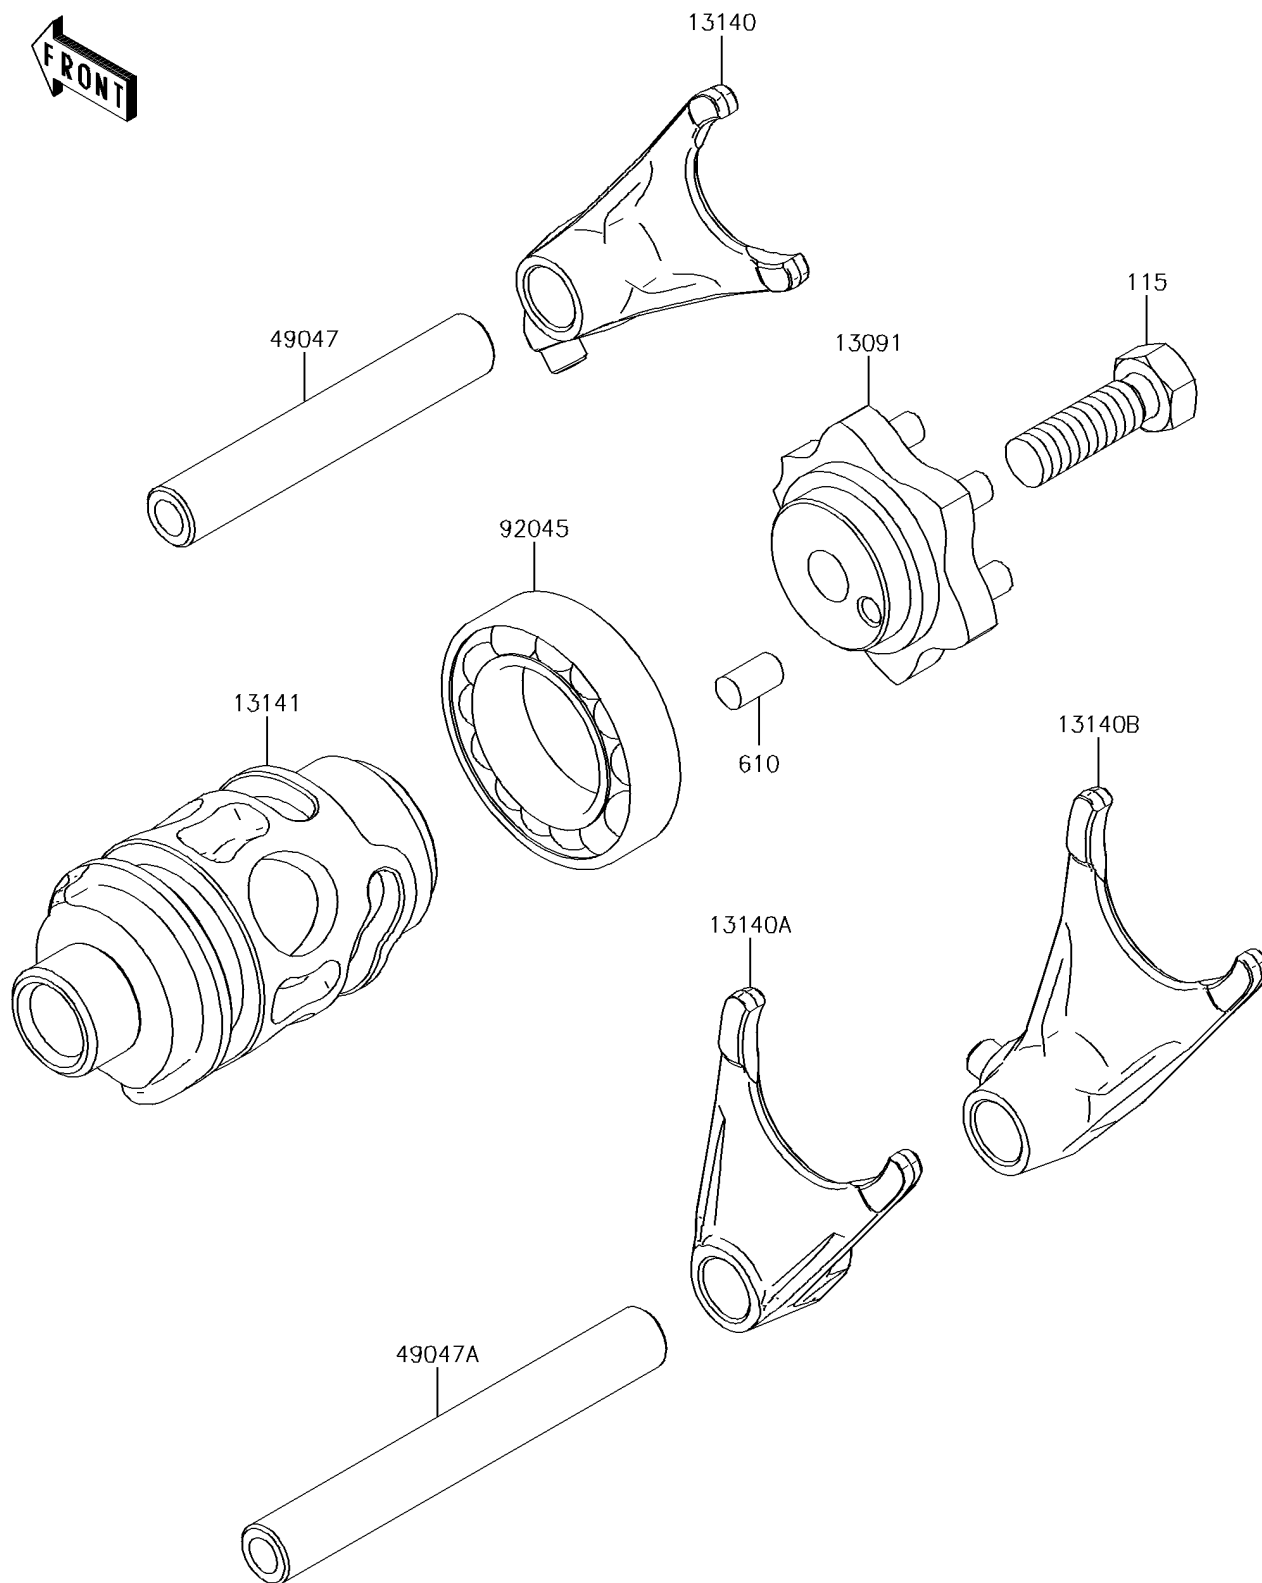

2016 KX™85 PARTS DIAGRAM

Gear Change Drum/Shift Fork(s)

E1362

2016 KX™85 PARTS LIST

Gear Change Drum/Shift Fork(s)

ITEM NAME	PART NUMBER	QUANTITY
BOLT-SMALL-UPSET,8X25 (Ref # 115)	115BA0825	1
HOLDER,CHANGE DRUM (Ref # 13091)	13091-1390	1
FORK-SHIFT,5TH&6TH (Ref # 13140)	13140-1302	1
FORK-SHIFT,2ND&3RD (Ref # 13140A)	13140-1303	1
FORK-SHIFT,LOW&4TH (Ref # 13140B)	13140-1304	1
DRUM-CHANGE (Ref # 13141)	13141-1120	1
ROD-SHIFT,5.9X10X64.5 (Ref # 49047)	49047-1063	1
ROD-SHIFT,5.9X10X81 (Ref # 49047A)	49047-1064	1
ROLLER,4X8 (Ref # 610)	610A0408	1
BEARING-BALL,6905Z (Ref # 92045)	92045-1058	1