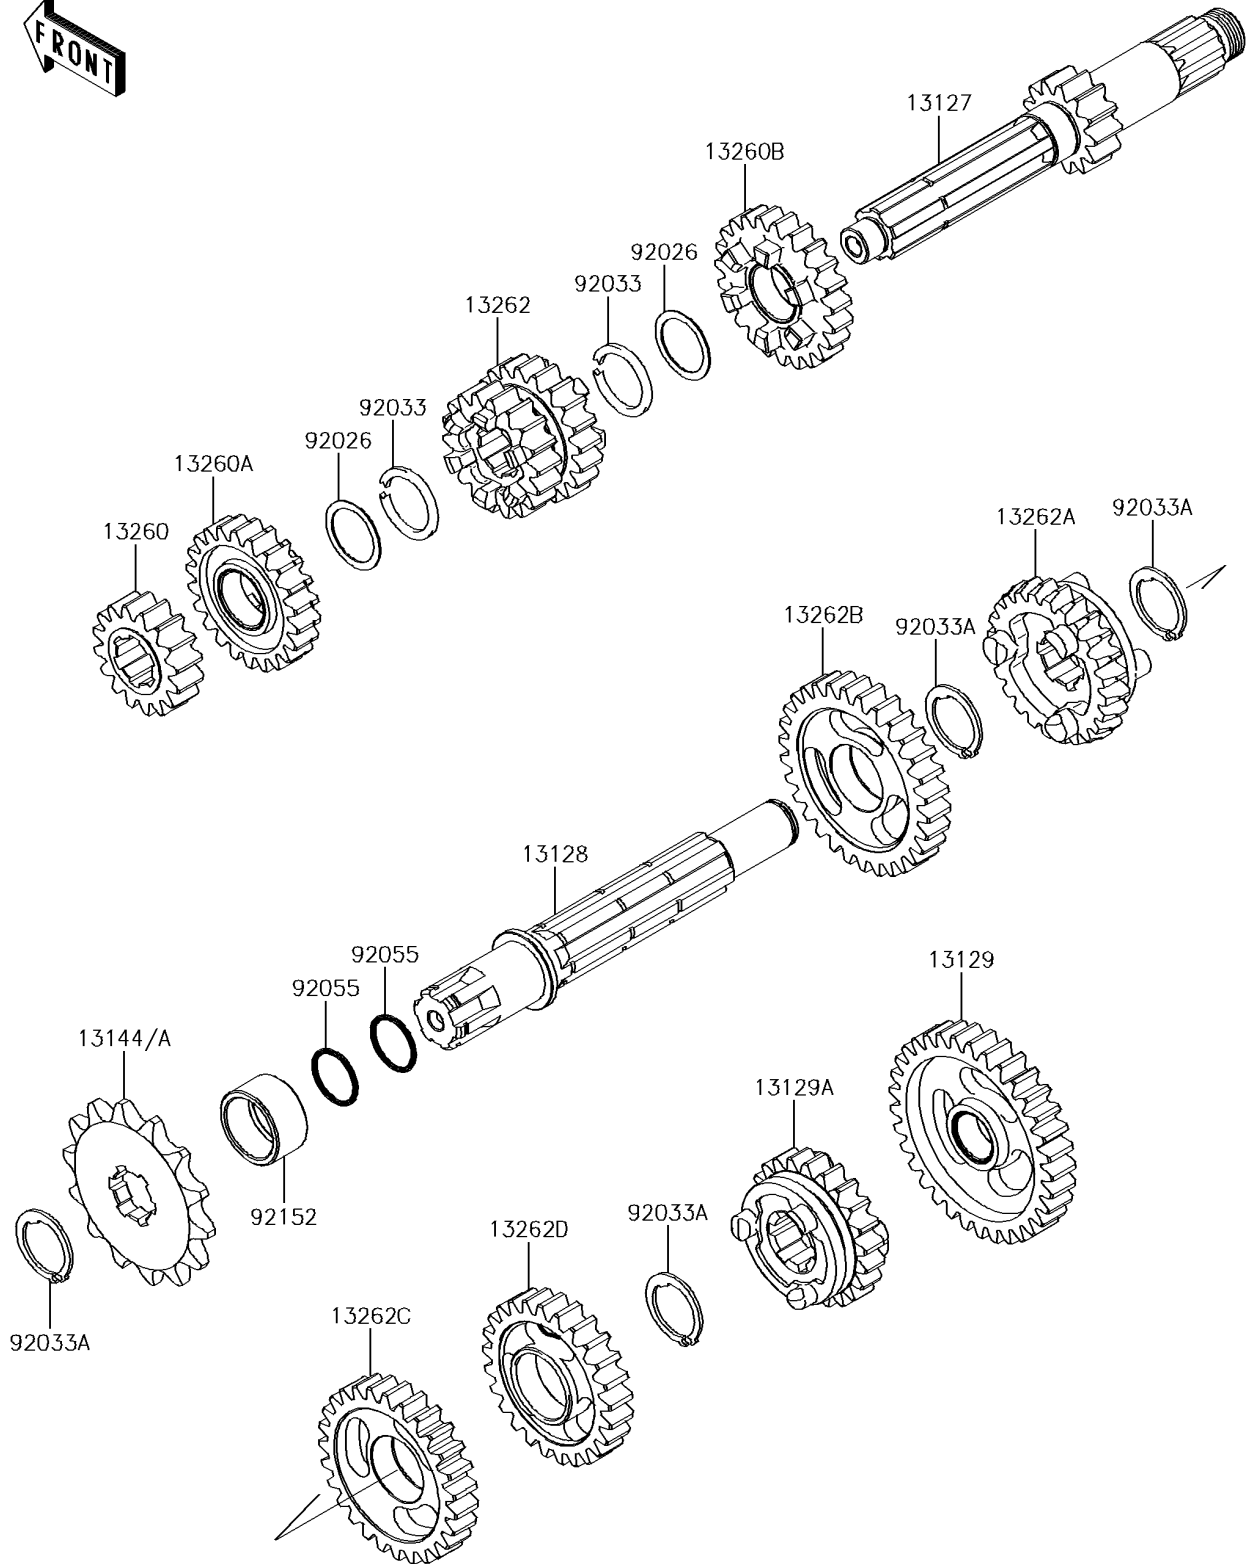

2017 KX™ 85 PARTS DIAGRAM

Transmission

E1361

2017 KX™ 85 PARTS LIST

Transmission

ITEM NAME	PART NUMBER	QUANTITY
SHAFT-TRANSMISSION INPUT,13T (Ref # 13127)	13127-1261	1
SHAFT-TRANSMISSION OUTPUT (Ref # 13128)	13128-0022	1
GEAR,OUTPUT LOW,33T (Ref # 13129)	13129-1725	1
GEAR,OUTPUT 6TH,22T (Ref # 13129A)	13129-1730	1
SPROCKET-OUTPUT,13T (Ref # 13144)	13144-0564	1
SPROCKET-OUTPUT,14T (Ref # 13144A)	13144-1022	1
GEAR,INPUT 2ND,16T (Ref # 13260)	13260-1014	1
GEAR,INPUT 5TH,22T (Ref # 13260A)	13260-1950	1
GEAR,INPUT 6TH,23T (Ref # 13260B)	13260-1951	1
GEAR,INPUT 3RD&4TH,18&20T (Ref # 13262)	13262-0180	1
GEAR,OUTPUT 5TH,24T (Ref # 13262A)	13262-0181	1
GEAR,OUTPUT 2ND,30T (Ref # 13262B)	13262-0298	1
GEAR,OUTPUT 3RD,27T (Ref # 13262C)	13262-0299	1
GEAR,OUTPUT 4TH,25T (Ref # 13262D)	13262-0300	1
SPACER,18X23X0.50 (Ref # 92026)	92026-1602	2
RING-SNAP (Ref # 92033)	92033-028	2
RING-SNAP,18MM (Ref # 92033A)	92033-1079	4
RING-O,17.5X1.5 (Ref # 92055)	92055-022	2
COLLAR,20X25X12.9 (Ref # 92152)	92152-0195	1