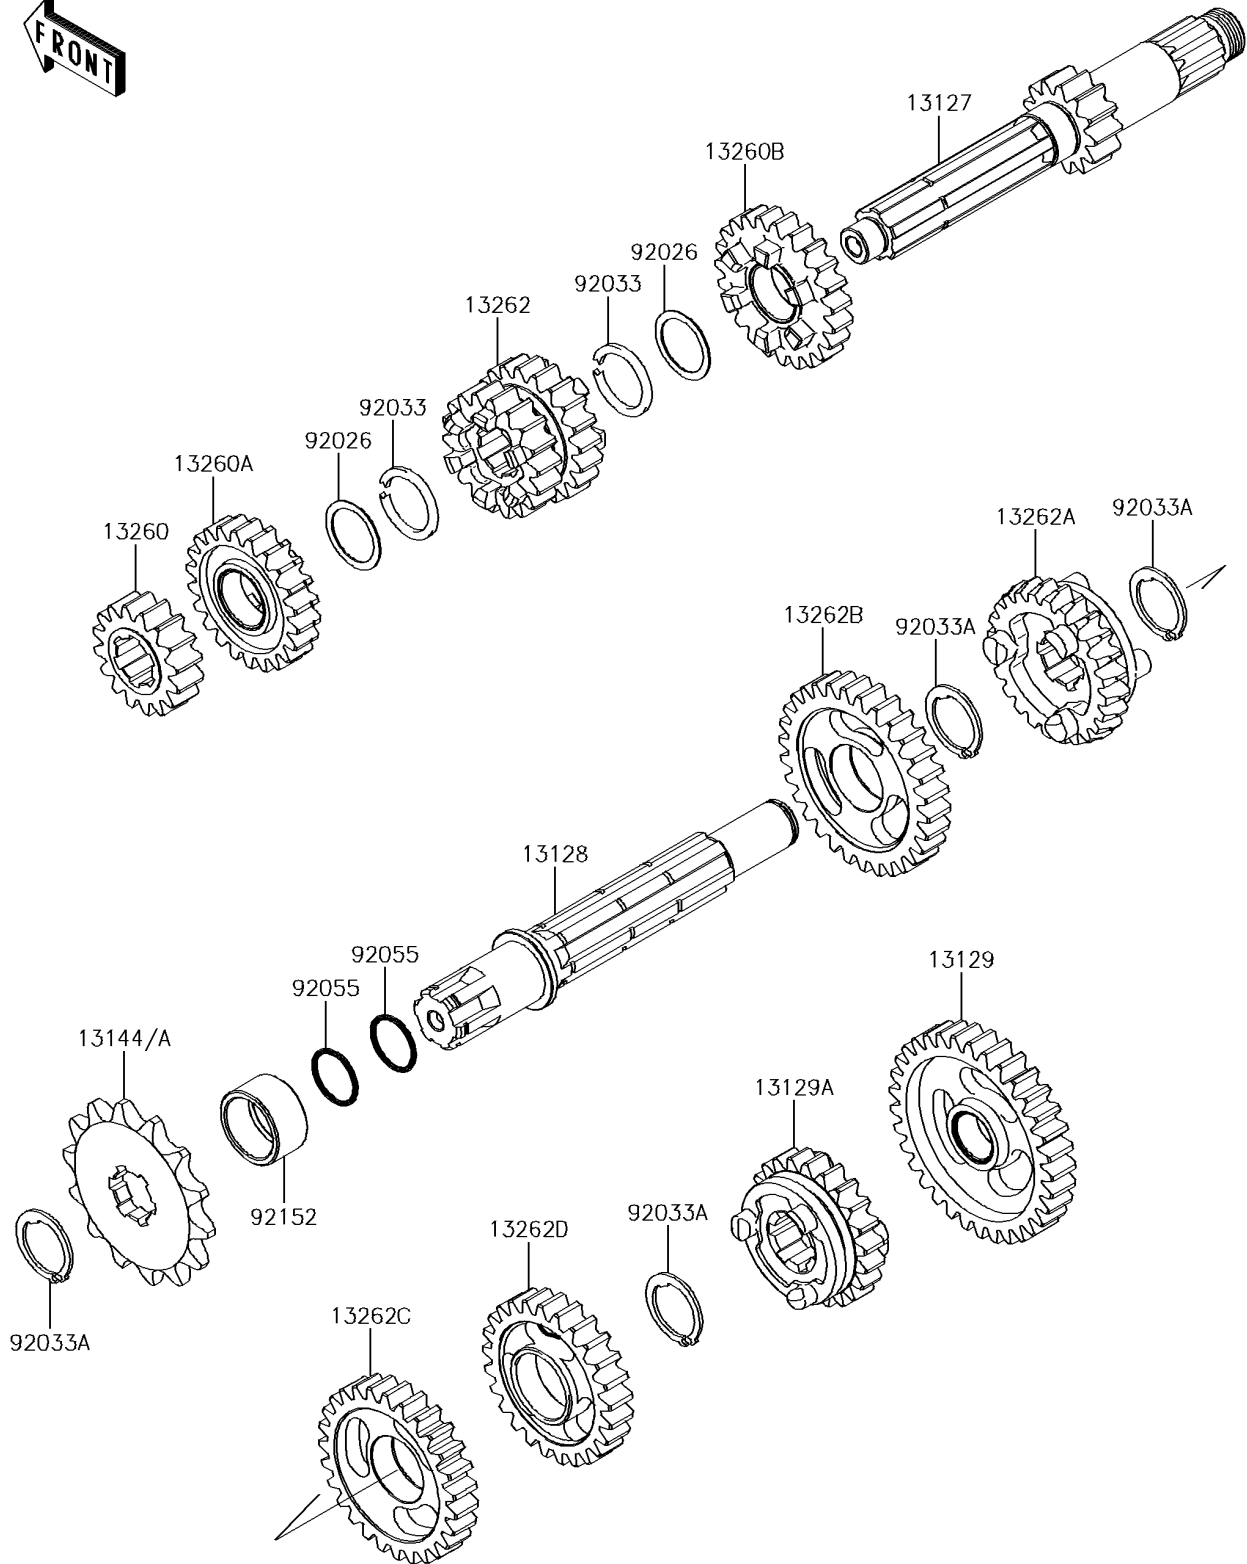

2016 KX™85 PARTS DIAGRAM

Transmission

E1361

2016 KX™85 PARTS LIST

Transmission

ITEM NAME	PART NUMBER	QUANTITY
SHAFT-TRANSMISSION INPUT,13T (Ref # 13127)	13127-1261	1
SHAFT-TRANSMISSION OUTPUT (Ref # 13128)	13128-0022	1
GEAR,OUTPUT LOW,33T (Ref # 13129)	13129-1725	1
GEAR,OUTPUT 6TH,22T (Ref # 13129A)	13129-1730	1
SPROCKET-OUTPUT,13T (Ref # 13144)	13144-0564	1
SPROCKET-OUTPUT,14T (Ref # 13144A)	13144-1022	1
GEAR,INPUT 2ND,16T (Ref # 13260)	13260-1014	1
GEAR,INPUT 5TH,22T (Ref # 13260A)	13260-1950	1
GEAR,INPUT 6TH,23T (Ref # 13260B)	13260-1951	1
GEAR,INPUT 3RD&4TH,18&20T (Ref # 13262)	13262-0180	1
GEAR,OUTPUT 5TH,24T (Ref # 13262A)	13262-0181	1
GEAR,OUTPUT 2ND,30T (Ref # 13262B)	13262-0298	1
GEAR,OUTPUT 3RD,27T (Ref # 13262C)	13262-0299	1
GEAR,OUTPUT 4TH,25T (Ref # 13262D)	13262-0300	1
SPACER,18X23X0.50 (Ref # 92026)	92026-1602	1
RING-SNAP (Ref # 92033)	92033-028	1
RING-SNAP,18MM (Ref # 92033A)	92033-1079	1
RING-O,17.5X1.5 (Ref # 92055)	92055-022	1
COLLAR,20X25X12.9 (Ref # 92152)	92152-0195	1