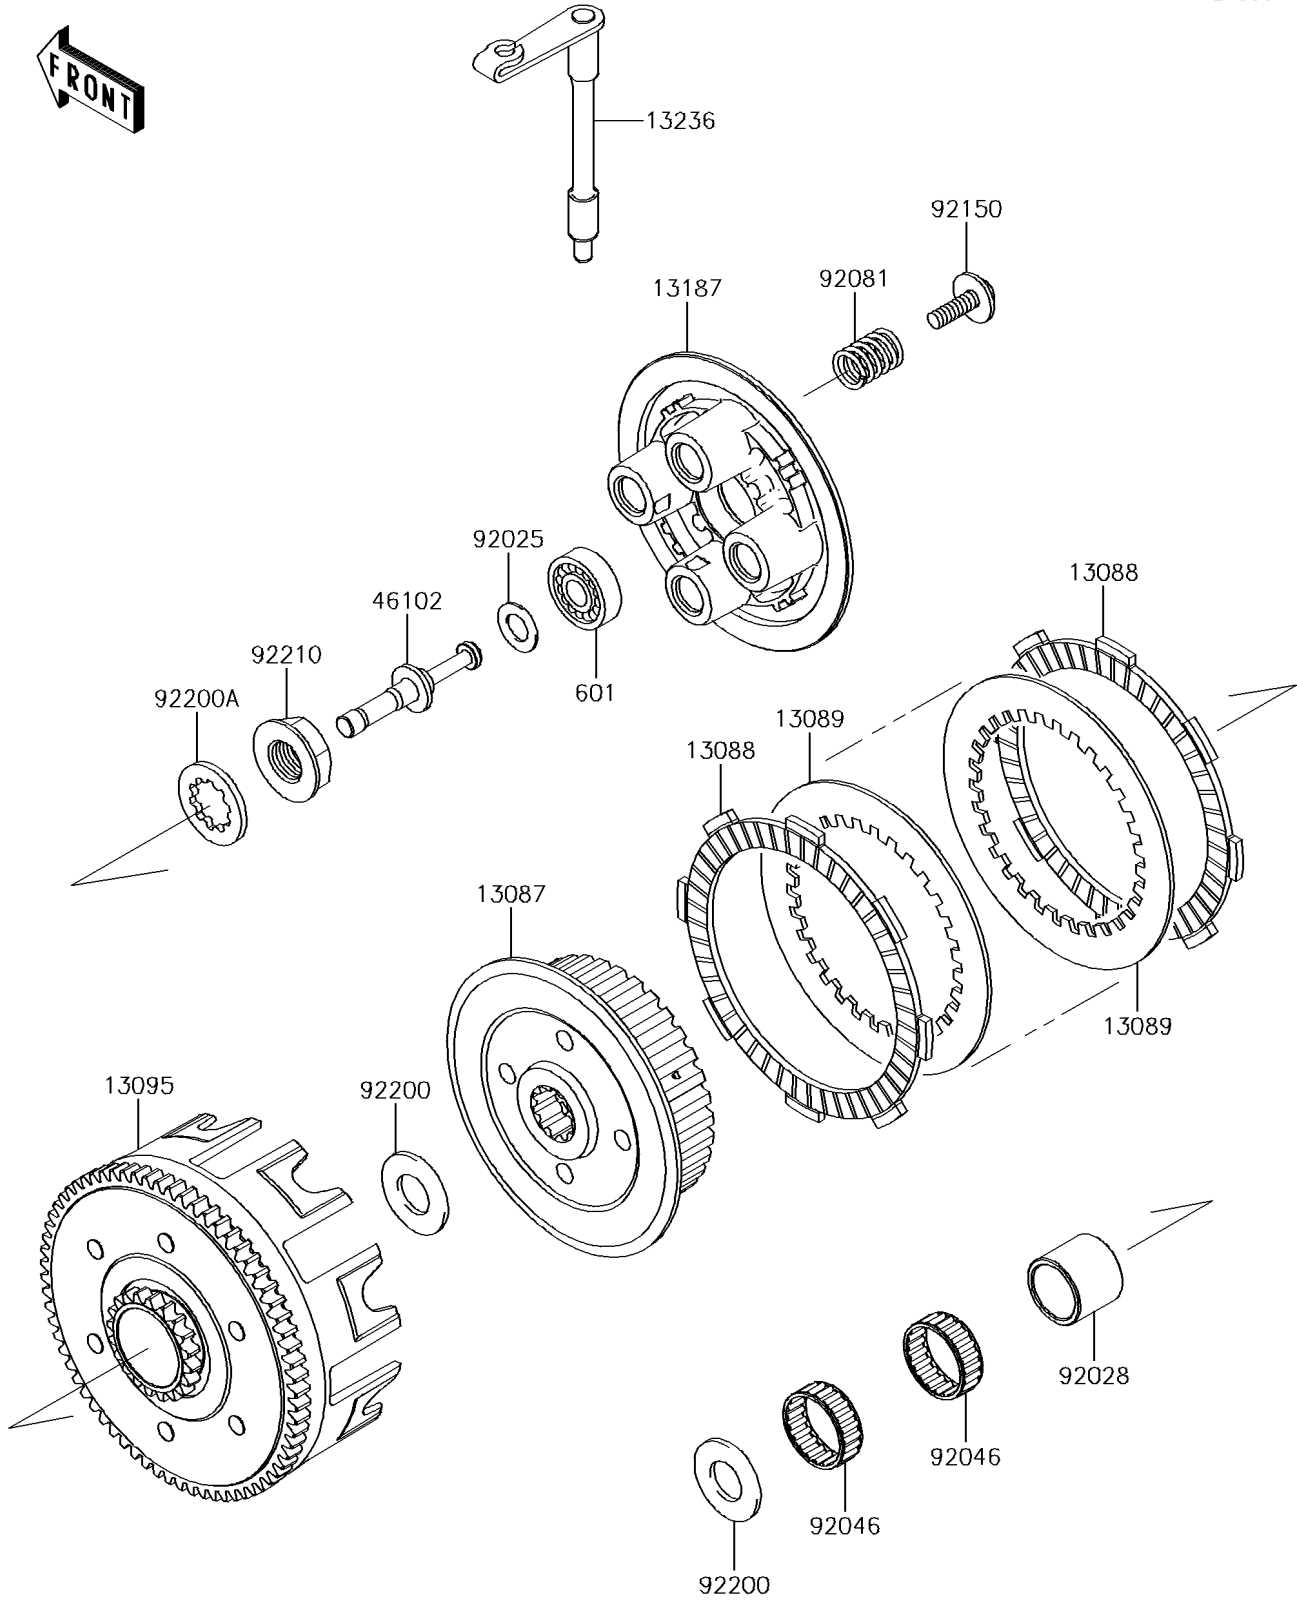

2016 KX™85 PARTS DIAGRAM

Clutch

E1350

2016 KX™85 PARTS LIST

Clutch

ITEM NAME	PART NUMBER	QUANTITY
HUB-CLUTCH (Ref # 13087)	13087-1170	1
PLATE-FRICTION,ID=91 (Ref # 13088)	13088-1016	1
PLATE-CLUTCH (Ref # 13089)	13089-1120	1
HOUSING-COMP-CLUTCH (Ref # 13095)	13095-1406	1
PLATE-CLUTCH OPERATING (Ref # 13187)	13187-1013	1
LEVER-COMP,RELEASE (Ref # 13236)	13236-1298	1
ROD,CLUTCH RELEASE (Ref # 46102)	46102-1409	1
BEARING-BALL (Ref # 601)	601A6001	1
SHIM (Ref # 92025)	92025-1780	1
BUSHING,20X25X21.1 (Ref # 92028)	92028-1811	1
BEARING-NEEDLE,KT252910EG (Ref # 92046)	92046-1254	1
SPRING,CLUTCH (Ref # 92081)	92081-1492	1
BOLT,6X20,WASHER (Ref # 92150)	92150-1715	1
WASHER,20.3X33X2.0 (Ref # 92200)	92200-1351	1
WASHER,20X30X2.6 (Ref # 92200A)	92200-1352	1
NUT,16MM (Ref # 92210)	92210-1113	1