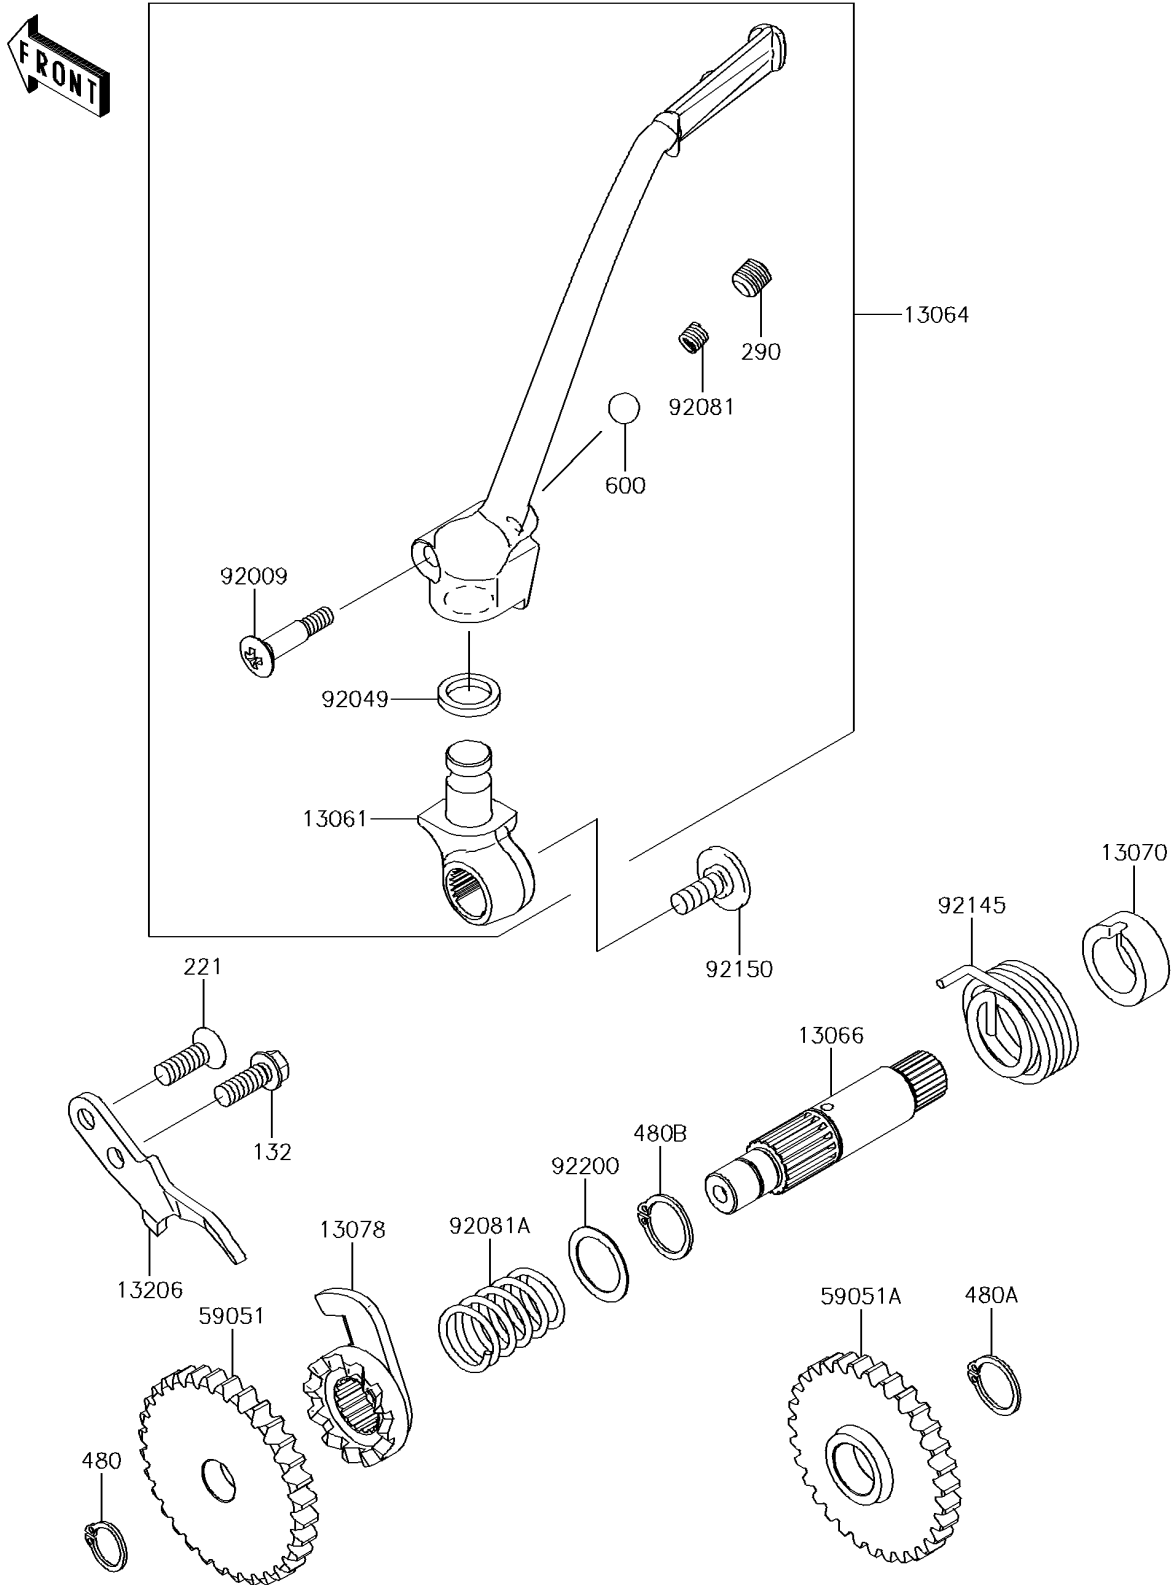

2017 KX™85 PARTS DIAGRAM

Kickstarter Mechanism

E1340

2017 KX™85 PARTS LIST

Kickstarter Mechanism

ITEM NAME	PART NUMBER	QUANTITY
BOSS,KICK PEDAL (Ref # 13061)	13061-1712	1
LEVER-ASSY-KICK,PEDAL (Ref # 13064)	13064-0073	1
SHAFT-KICK (Ref # 13066)	13066-1097	1
GUIDE (Ref # 13070)	13070-1314	1
RATCHET (Ref # 13078)	13078-1004	1
BOLT-FLANGED-SMALL,6X16 (Ref # 132)	132BA0616	1
GUIDE-KICK (Ref # 13206)	13206-1066	1
SCREW-CSK-CROS,6X18 (Ref # 221)	221AA0618	1
SCREW-SET-SOCKET,8X8 (Ref # 290)	290CA0808	1
CIRCLIP-TYPE-C,12MM (Ref # 480)	480J1200	1
CIRCLIP-TYPE-C,15MM (Ref # 480A)	480J1500	1
CIRCLIP-TYPE-C,16MM (Ref # 480B)	480J1600	1
GEAR-SPUR,32T (Ref # 59051)	59051-1026	1
GEAR-SPUR,31T,KICK (Ref # 59051A)	59051-1147	1
BALL-STEEL,1/4 (Ref # 600)	600A0800	1
SCREW,6X27 (Ref # 92009)	92009-1607	1
SEAL-OIL,SR12162.5 (Ref # 92049)	92049-1468	1
SPRING,KICK PEDAL (Ref # 92081)	92081-020	1
SPRING,RATCHET (Ref # 92081A)	92081-122	1
SPRING (Ref # 92145)	92145-1058	1
BOLT,SOCKET,6X16 (Ref # 92150)	92150-1673	1
WASHER,KICKSHAFT (Ref # 92200)	92200-1209	1