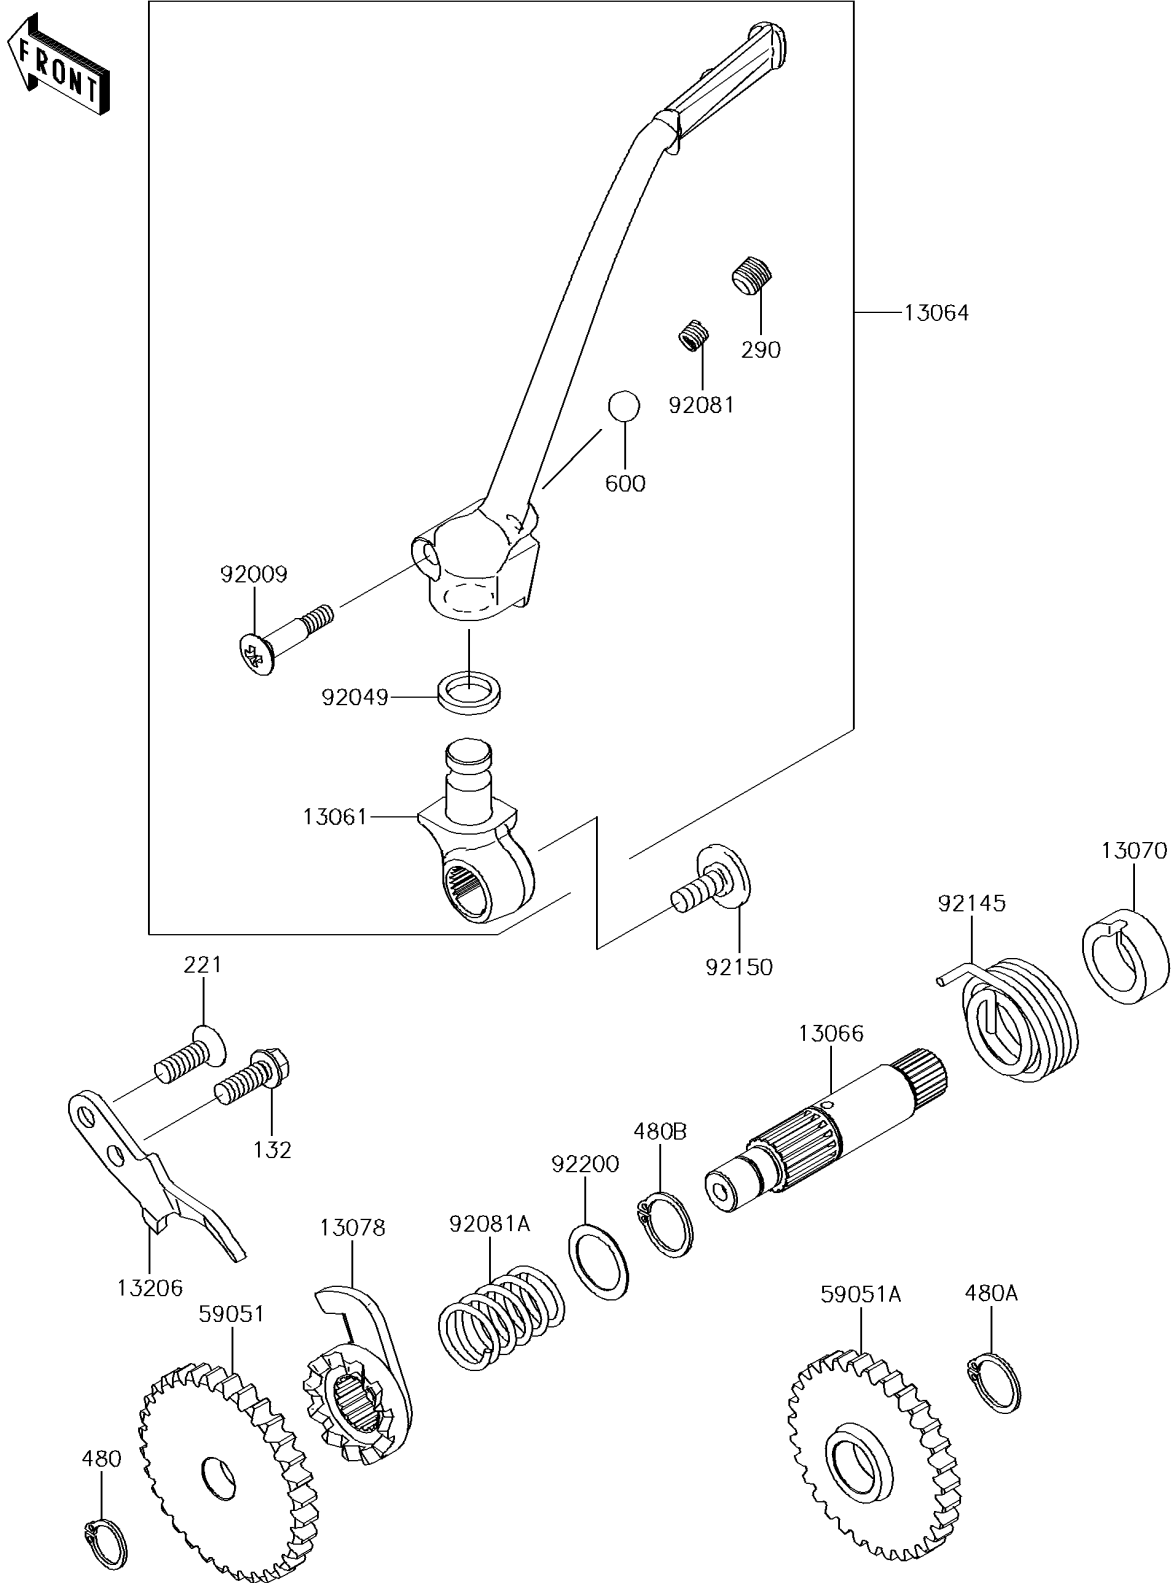

2016 KX™85 PARTS DIAGRAM

Kickstarter Mechanism

E1340

2016 KX™85 PARTS LIST

Kickstarter Mechanism

ITEM NAME	PART NUMBER	QUANTITY
BOSS,KICK PEDAL (Ref # 13061)	13061-1712	1
LEVER-ASSY-KICK,PEDAL (Ref # 13064)	13064-0073	1
SHAFT-KICK (Ref # 13066)	13066-1097	1
GUIDE (Ref # 13070)	13070-1314	1
RATCHET (Ref # 13078)	13078-1004	1
BOLT-FLANGED-SMALL,6X16 (Ref # 132)	132BA0616	1
GUIDE-KICK (Ref # 13206)	13206-1066	1
SCREW-CSK-CROS,6X18 (Ref # 221)	221AA0618	1
SCREW-SET-SOCKET,8X8 (Ref # 290)	290CA0808	1
CIRCLIP-TYPE-C,12MM (Ref # 480)	480J1200	1
CIRCLIP-TYPE-C,15MM (Ref # 480A)	480J1500	1
CIRCLIP-TYPE-C,16MM (Ref # 480B)	480J1600	1
GEAR-SPUR,32T (Ref # 59051)	59051-1026	1
GEAR-SPUR,31T,KICK (Ref # 59051A)	59051-1147	1
BALL-STEEL,1/4 (Ref # 600)	600A0800	1
SCREW,6X27 (Ref # 92009)	92009-1607	1
SEAL-OIL,SR12162.5 (Ref # 92049)	92049-1468	1
SPRING,KICK PEDAL (Ref # 92081)	92081-020	1
SPRING,RATCHET (Ref # 92081A)	92081-122	1
SPRING (Ref # 92145)	92145-1058	1
BOLT,SOCKET,6X16 (Ref # 92150)	92150-1673	1
WASHER,KICKSHAFT (Ref # 92200)	92200-1209	1