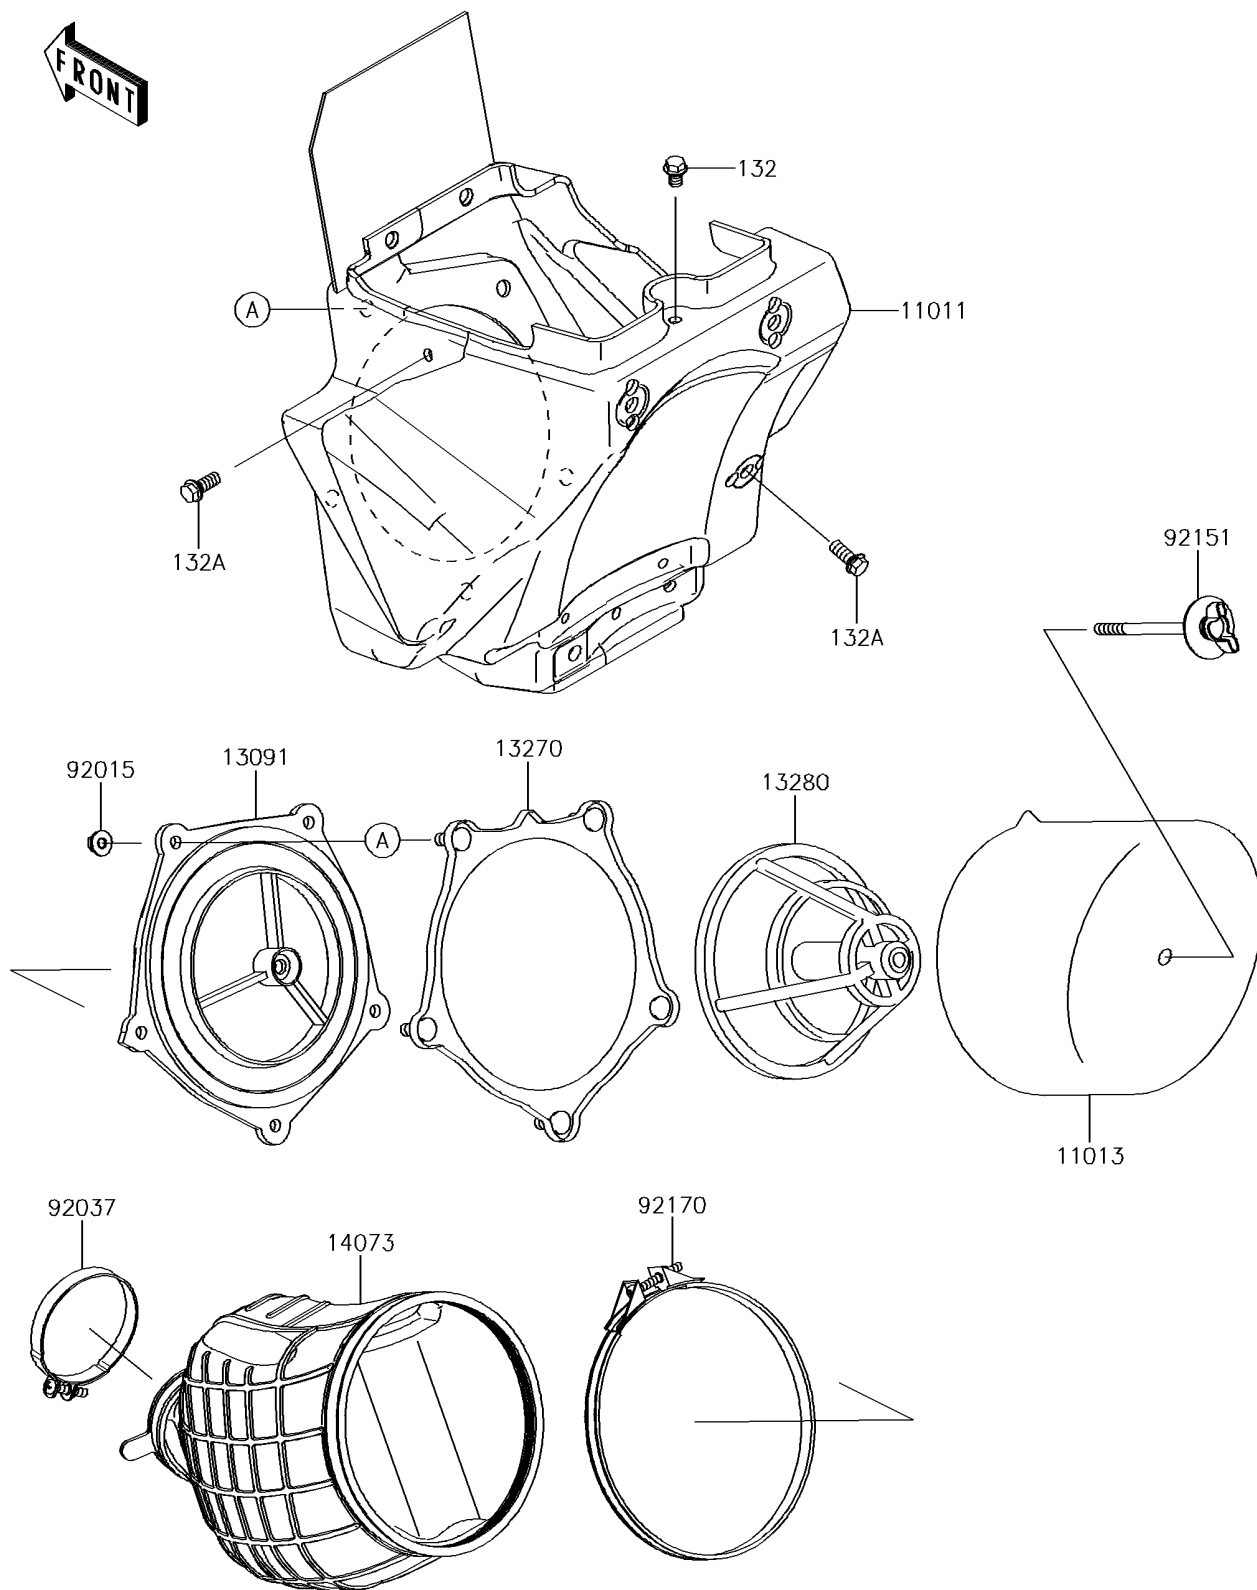

2017 KX™85 PARTS DIAGRAM

Air Cleaner

E1130

2017 KX™85 PARTS LIST

Air Cleaner

ITEM NAME	PART NUMBER	QUANTITY
CASE-AIR FILTER (Ref # 11011)	11011-1612	1
ELEMENT-AIR FILTER (Ref # 11013)	11013-0736	1
HOLDER (Ref # 13091)	13091-1697	1
BOLT-FLANGED-SMALL,6X8 (Ref # 132)	132BA0608	1
PLATE,AIR FILTER (Ref # 13270)	13270-1905	1
HOLDER,ELEMENT (Ref # 13280)	13280-0768	1
BOLT-FLANGED-SMALL,6X14 (Ref # 132A)	132BA0614	1
DUCT (Ref # 14073)	14073-1785	1
NUT,FLANGED,5MM (Ref # 92015)	92015-1259	1
CLAMP,55MM (Ref # 92037)	92037-1486	1
BOLT,AIR FILTER (Ref # 92151)	92151-1256	1
CLAMP,126MM (Ref # 92170)	92170-1194	1