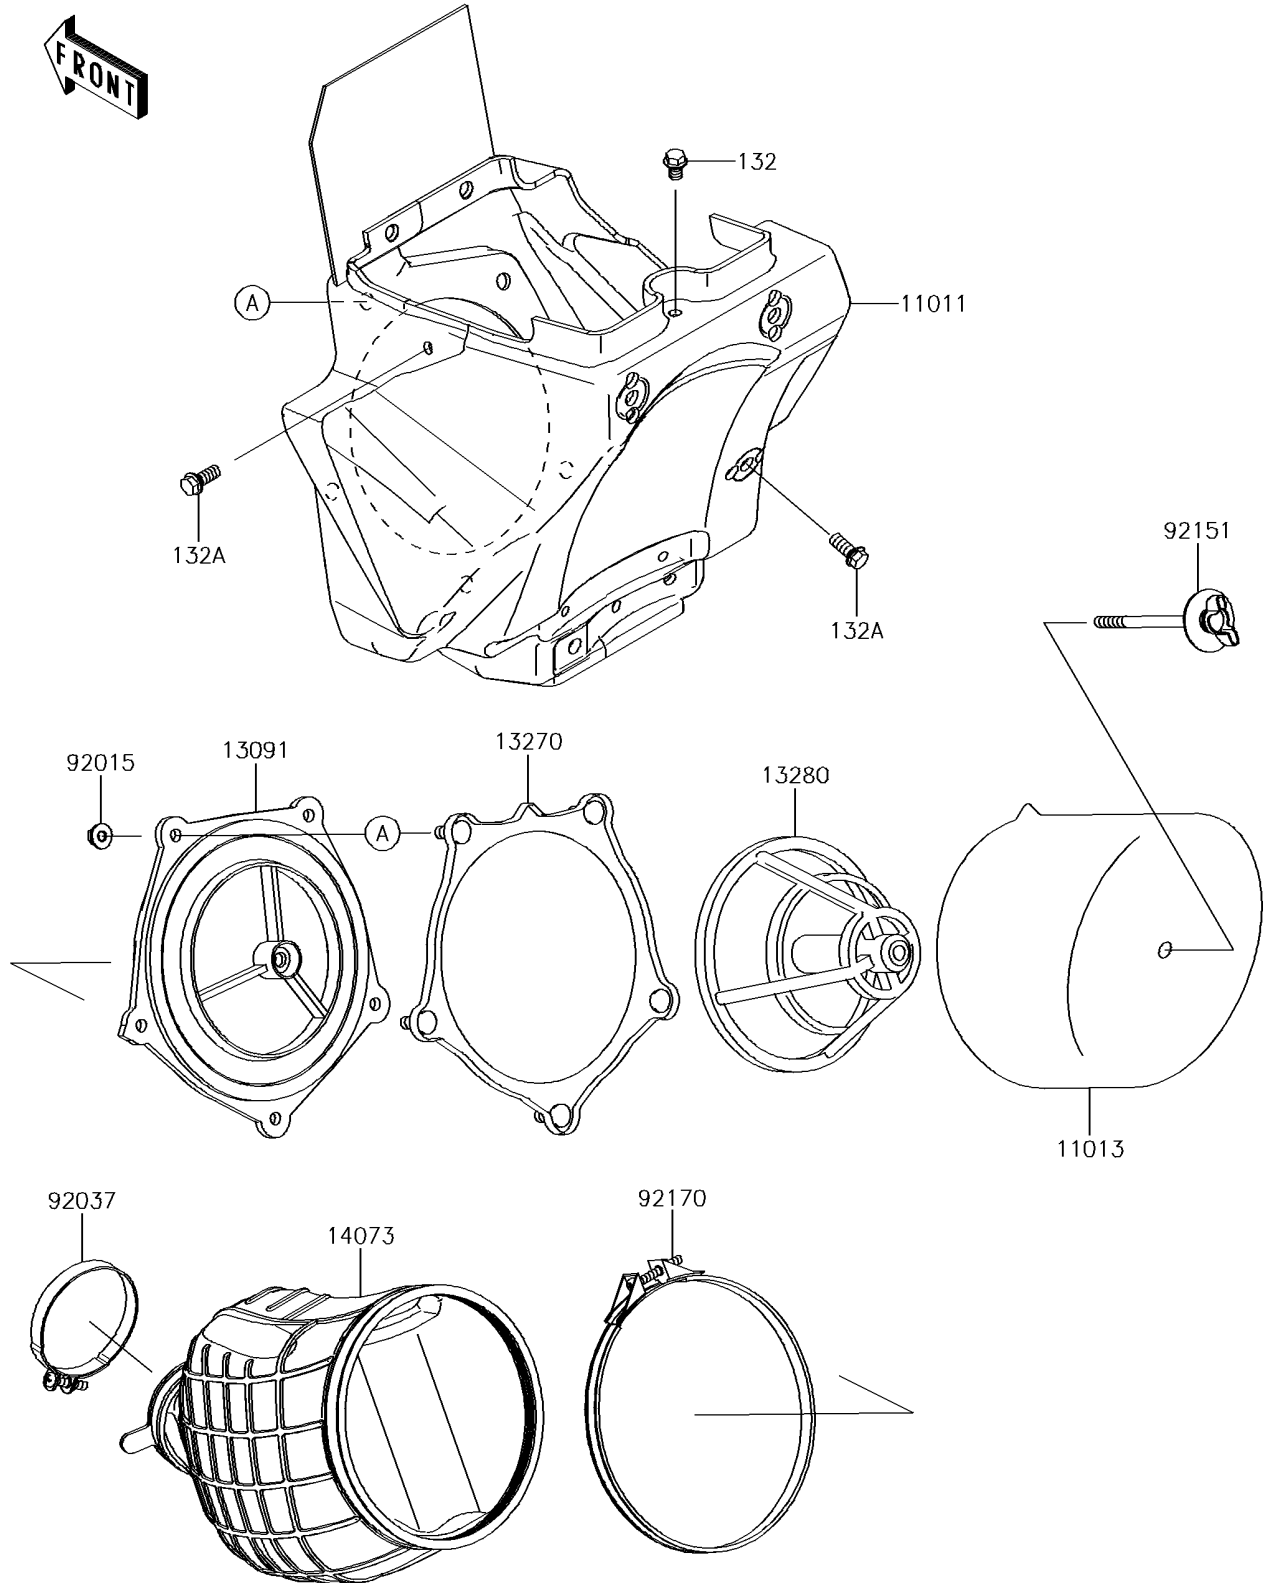

2016 KX™85 PARTS DIAGRAM

Air Cleaner

E1130

2016 KX™85 PARTS LIST

Air Cleaner

ITEM NAME	PART NUMBER	QUANTITY
CASE-AIR FILTER (Ref # 11011)	11011-1612	1
ELEMENT-AIR FILTER (Ref # 11013)	11013-0736	1
HOLDER (Ref # 13091)	13091-1697	1
BOLT-FLANGED-SMALL,6X8 (Ref # 132)	132BA0608	1
PLATE,AIR FILTER (Ref # 13270)	13270-1905	1
HOLDER,ELEMENT (Ref # 13280)	13280-0768	1
BOLT-FLANGED-SMALL,6X14 (Ref # 132A)	132BA0614	1
DUCT (Ref # 14073)	14073-1785	1
NUT,FLANGED,5MM (Ref # 92015)	92015-1259	1
CLAMP,55MM (Ref # 92037)	92037-1486	1
BOLT,AIR FILTER (Ref # 92151)	92151-1256	1
CLAMP,126MM (Ref # 92170)	92170-1194	1