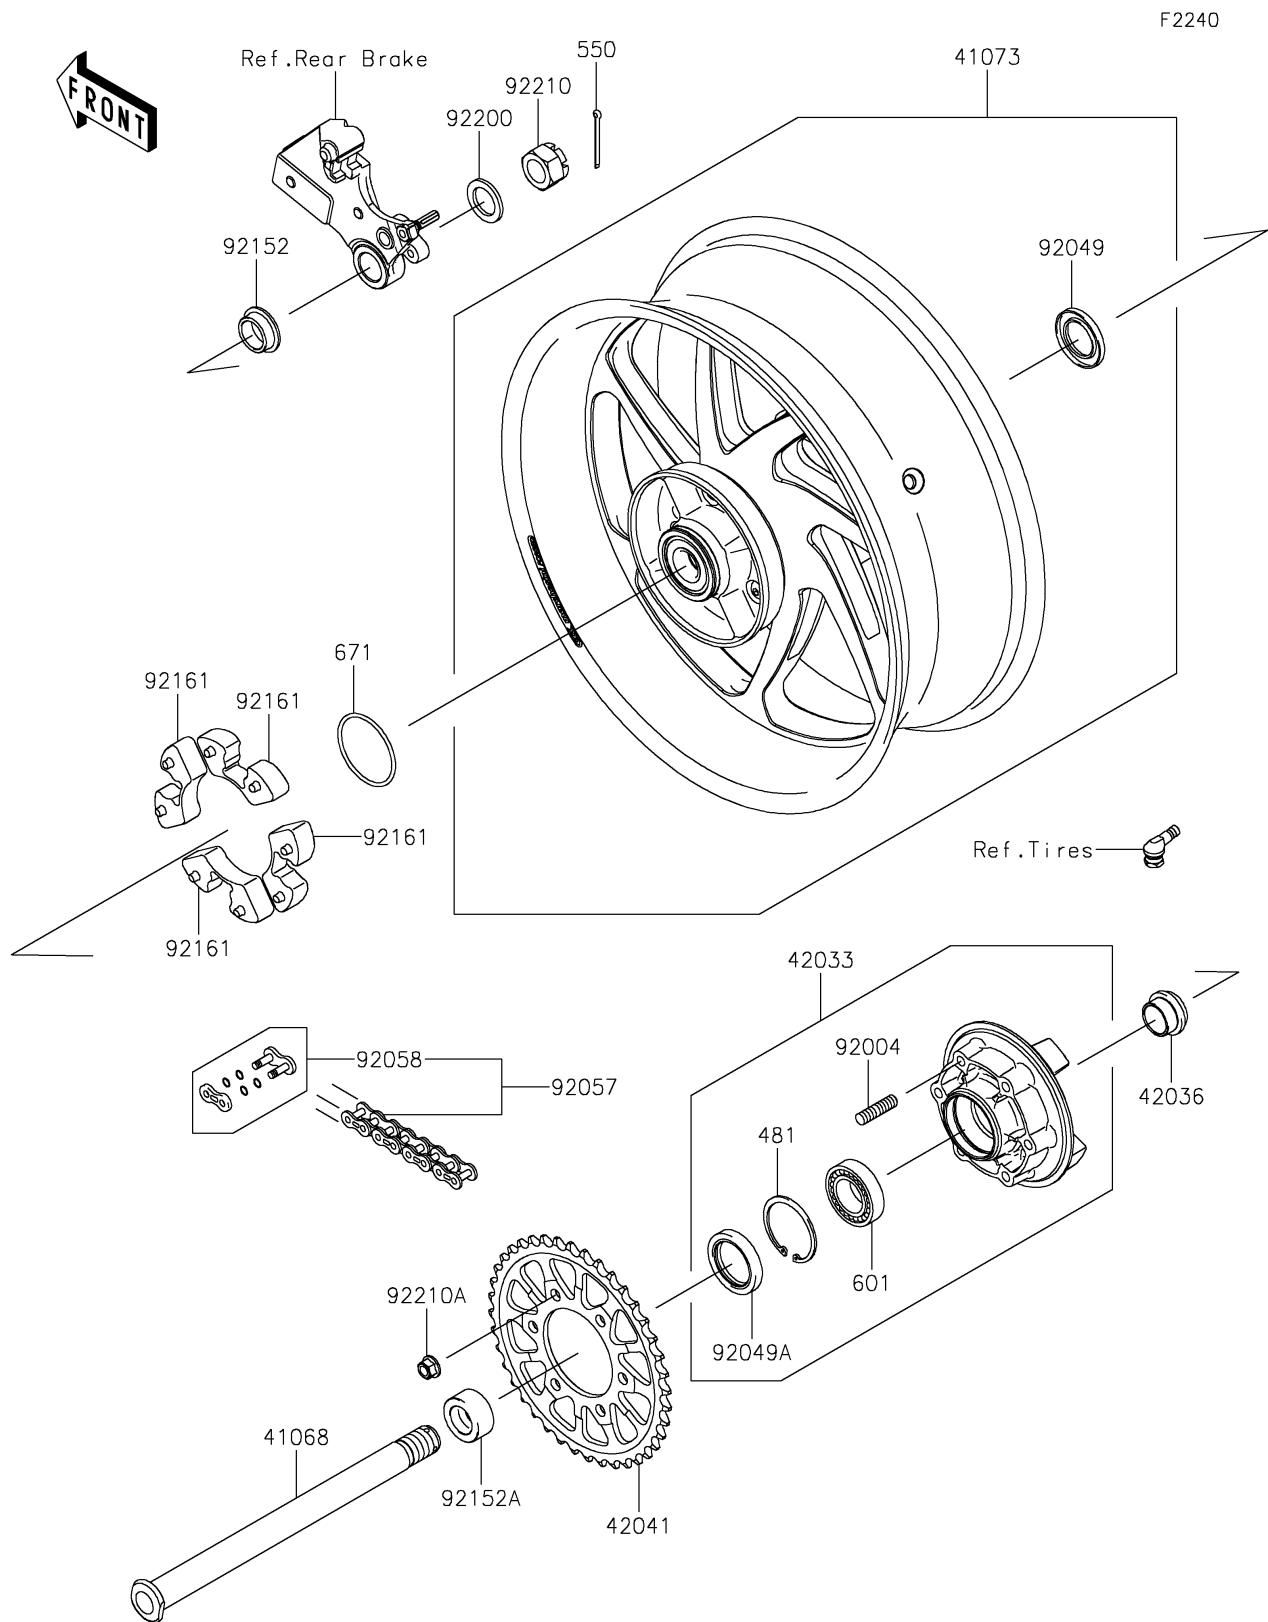

2019 NINJA[®] ZX[™]-10RR

PARTS DIAGRAM

Rear Wheel/Chain

2019 NINJA® ZX™-10RR

PARTS LIST

Rear Wheel/Chain

ITEM NAME	PART NUMBER	QUANTITY
AXLE,RR,24X326 (Ref # 41068)	41068-0613	1
WHEEL-ASSY,RR,M.BLACK+GRN (Ref # 41073)	41073-0718-60M	1
COUPLING-ASSY,RR HUB (Ref # 42033)	42033-0038	1
SLEEVE,RR HUB,L=22 (Ref # 42036)	42036-1279	1
SPROCKET-HUB,39T (Ref # 42041)	42041-0096	1
CIRCLIP (Ref # 481)	481J5500	1
PIN-COTTER,4.0X45 (Ref # 550)	550AA4045	1
BEARING-BALL,#6006G (Ref # 601)	601B6006G	1
O RING,60MM (Ref # 671)	671B2560	1
STUD,10X19 (Ref # 92004)	92004-0028	6
SEAL-OIL,31X52X5 (Ref # 92049)	92049-0722	1
SEAL-OIL,PJN 40 55 8 (Ref # 92049A)	92049-1376	1
CHAIN,DRIVE,EK525RMX3/3D,114L (Ref # 92057)	92057-0672	1
JOINT-CHAIN (Ref # 92058)	92058-0041	1
COLLAR,25X32X13 (Ref # 92152)	92152-0289	1
COLLAR,25X40X18.7 (Ref # 92152A)	92152-0867	1
DAMPER,SHOCK,RR HUB (Ref # 92161)	92161-0342	4
WASHER,25.5X38X3.2 (Ref # 92200)	92200-0278	1
NUT,CASTLE,24MM (Ref # 92210)	92210-0280	1
NUT,LOCK,FLANGED,10MM (Ref # 92210A)	92210-1139	6