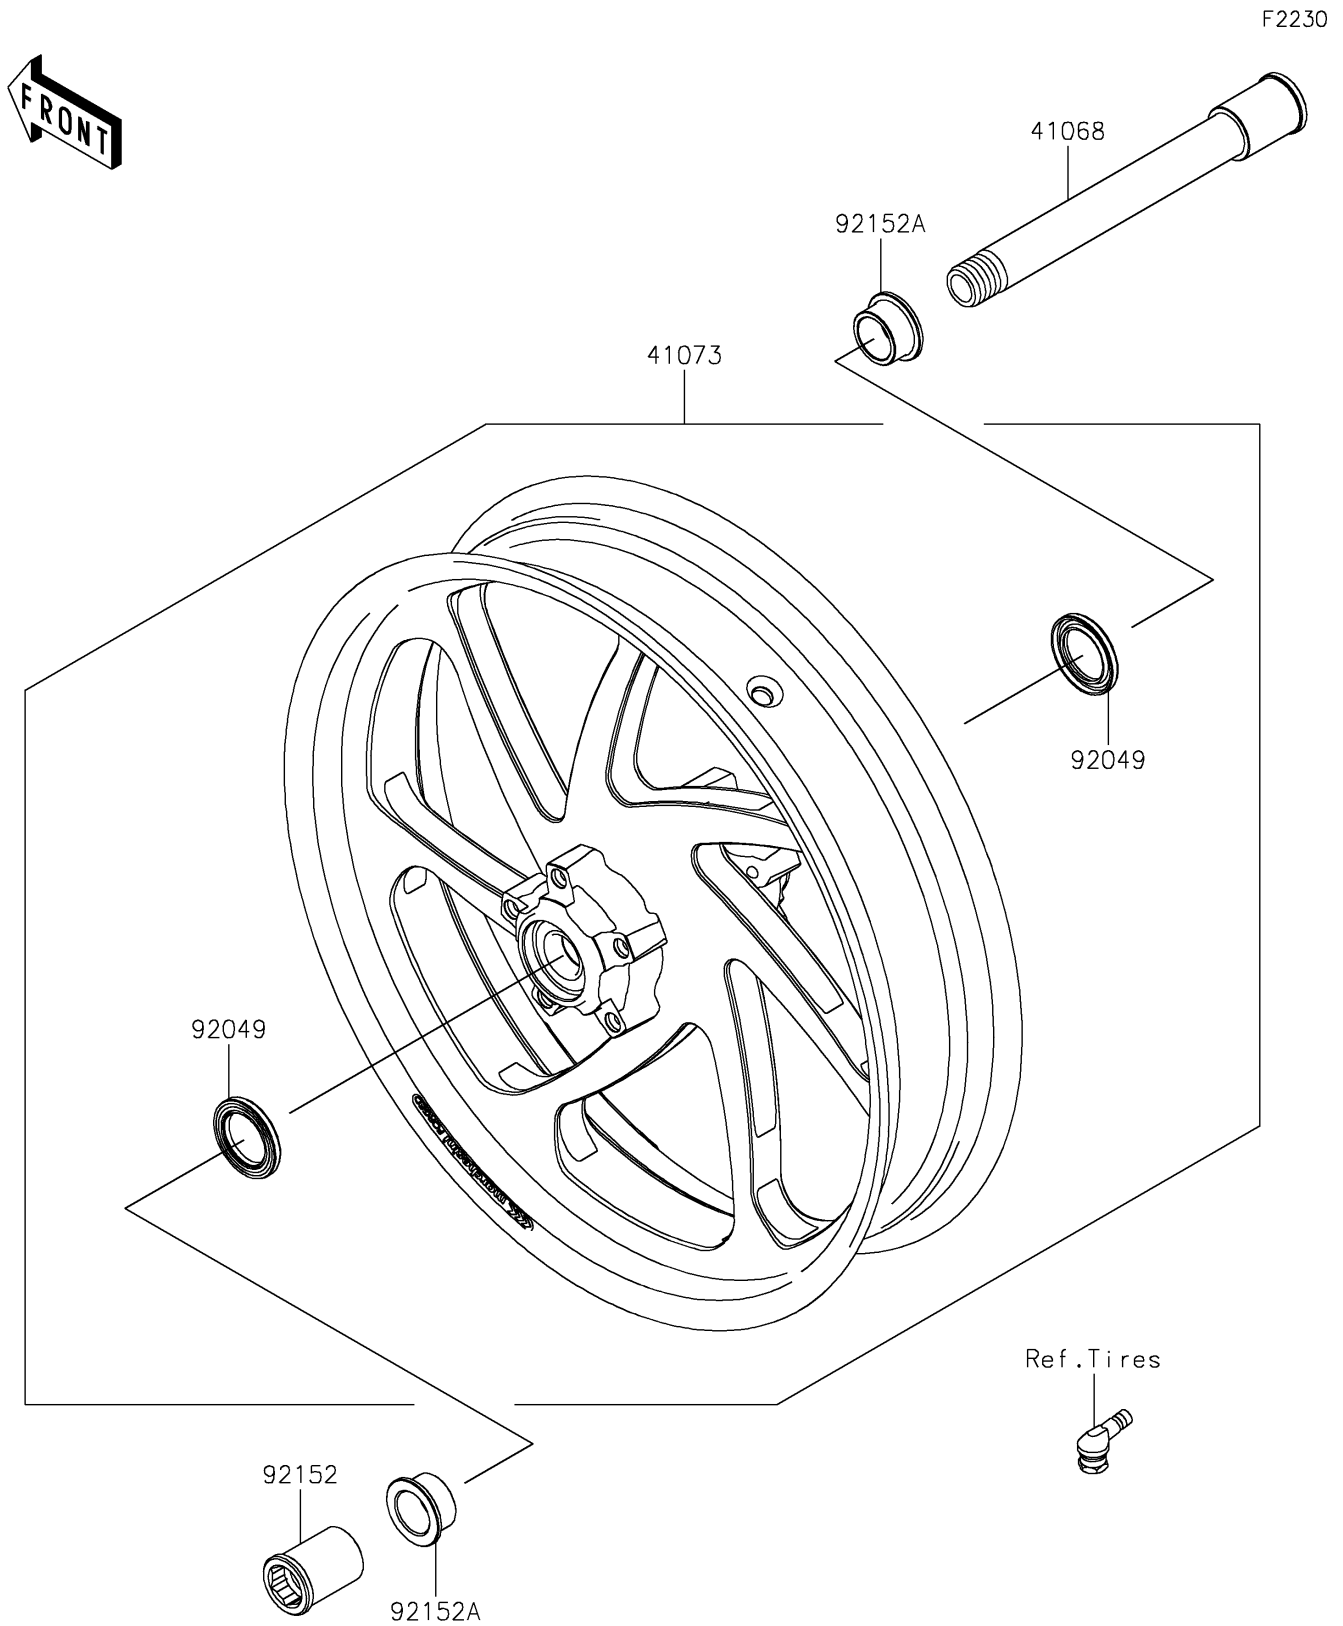

2019 NINJA[®] ZX[™]-10RR

PARTS DIAGRAM

Front Wheel

2019 NINJA® ZX™-10RR

PARTS LIST

Front Wheel

ITEM NAME	PART NUMBER	QUANTITY
AXLE,FR,25X205 (Ref # 41068)	41068-0594	1
WHEEL-ASSY,FR,M.BLACK+GRN (Ref # 41073)	41073-0717-60M	1
SEAL-OIL,BJN-C2 32X47X5 (Ref # 92049)	92049-0050	2
COLLAR,FR AXLE,LH,L=44.5 (Ref # 92152)	92152-0240	1
COLLAR,25X40X18 (Ref # 92152A)	92152-1947	2