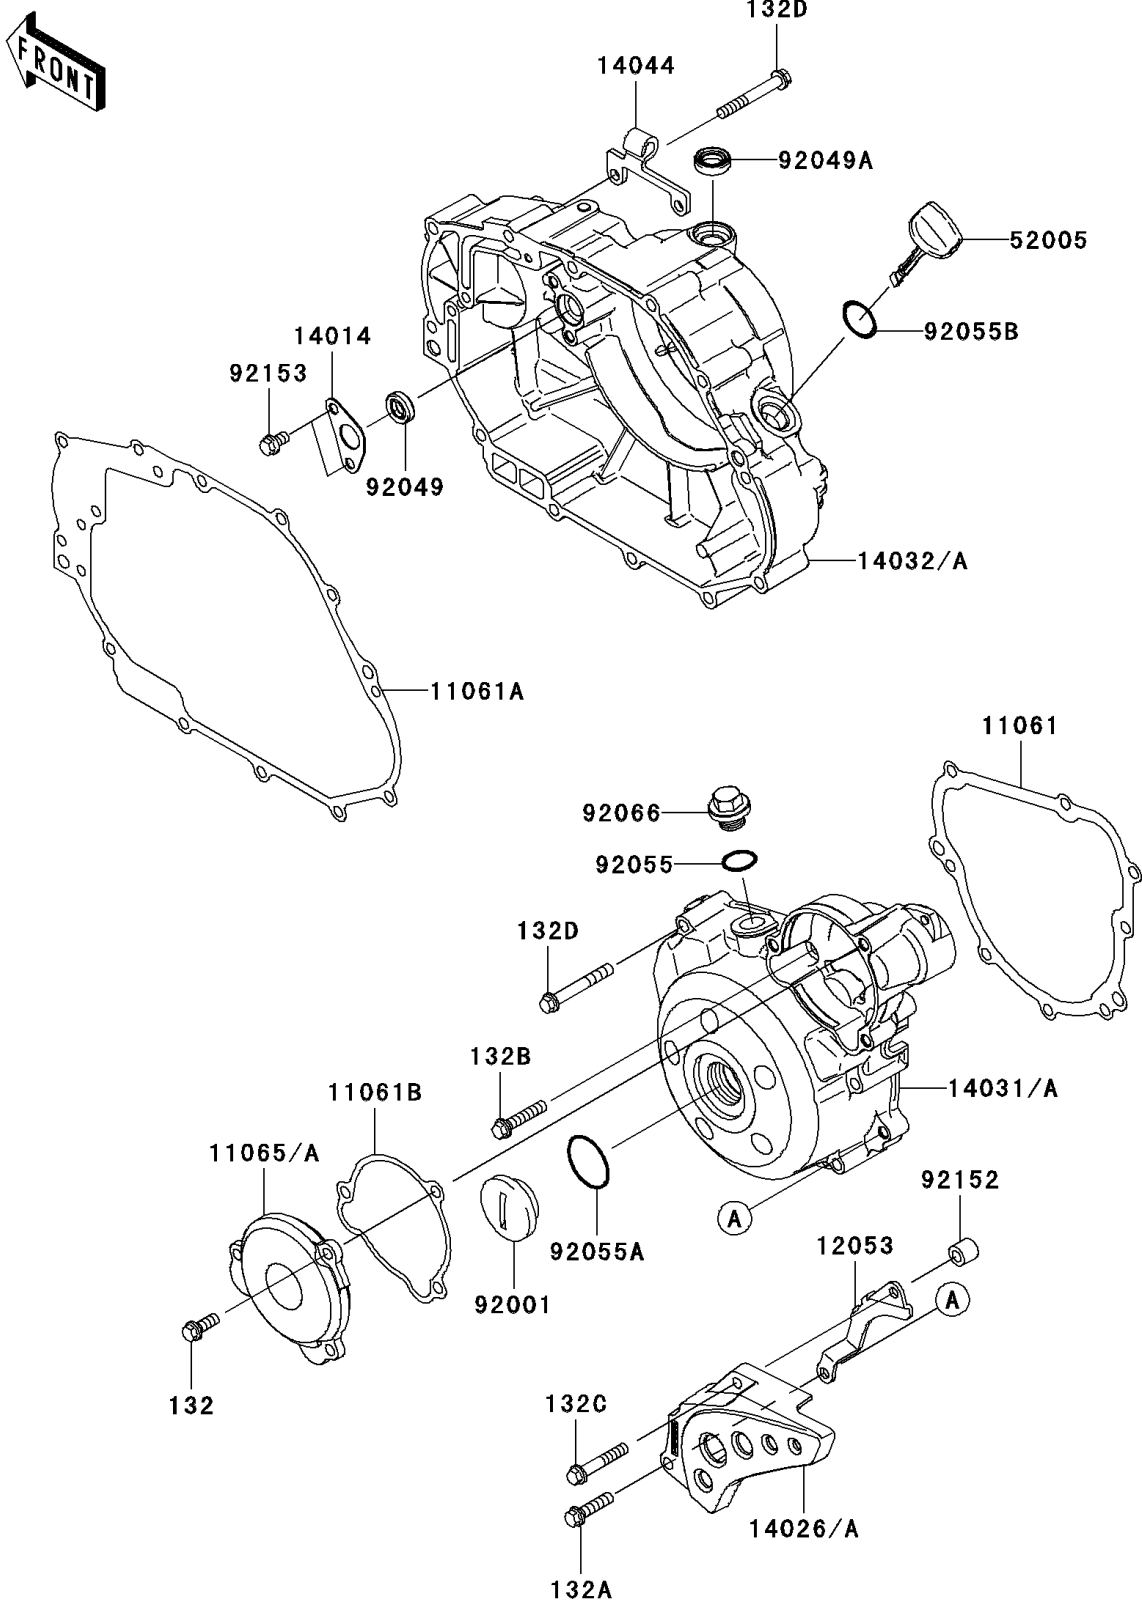

2011 KLX®140 PARTS DIAGRAM

Engine Cover(s)

E1431

2011 KLX®140 PARTS LIST

Engine Cover(s)

ITEM NAME	PART NUMBER	QUANTITY
BOLT-FLANGED-SMALL,6X16 (Ref # 132)	132BA0616	3
BOLT-FLANGED-SMALL,6X25 (Ref # 132A)	132BA0625	1
BOLT-FLANGED-SMALL,6X30 (Ref # 132B)	132BA0630	2
BOLT-FLANGED-SMALL,6X35 (Ref # 132C)	132BA0635	1
BOLT-FLANGED-SMALL,6X45 (Ref # 132D)	132BA0645	18
GASKET,GENERATOR COVER (Ref # 11061)	11061-0213	1
GASKET,CLUTCH COVER (Ref # 11061A)	11061-0214	1
GASKET (Ref # 11061B)	11061-0300	1
CAP (Ref # 11065)	11065-0209	1
GUIDE-CHAIN (Ref # 12053)	12053-0133	1
PLATE-POSITION (Ref # 14014)	14014-1153	1
COVER-CHAIN (Ref # 14026)	14026-0061	1
COVER-GENERATOR (Ref # 14031)	14031-0081	1
COVER-CLUTCH (Ref # 14032)	14032-0116	1
HOLDER-CABLE (Ref # 14044)	14044-1102	1
GAUGE,OIL LEVEL (Ref # 52005)	52005-0079	1
BOLT,GENERATOR COVER CAP (Ref # 92001)	92001-1827	1
SEAL-OIL,10X18X5 (Ref # 92049)	92049-0104	1
SEAL-OIL,12X20X5.5 (Ref # 92049A)	92049-1617	1
RING-O,14.8X2.4 (Ref # 92055)	92055-0153	1
RING-O,25.7X2.4 (Ref # 92055A)	92055-0154	1
RING-O,20X2 (Ref # 92055B)	92055-0155	1
PLUG,14X10 (Ref # 92066)	92066-1571	1
COLLAR,6.5X12X11 (Ref # 92152)	92152-0692	1
BOLT,6X10 (Ref # 92153)	92153-1140	2