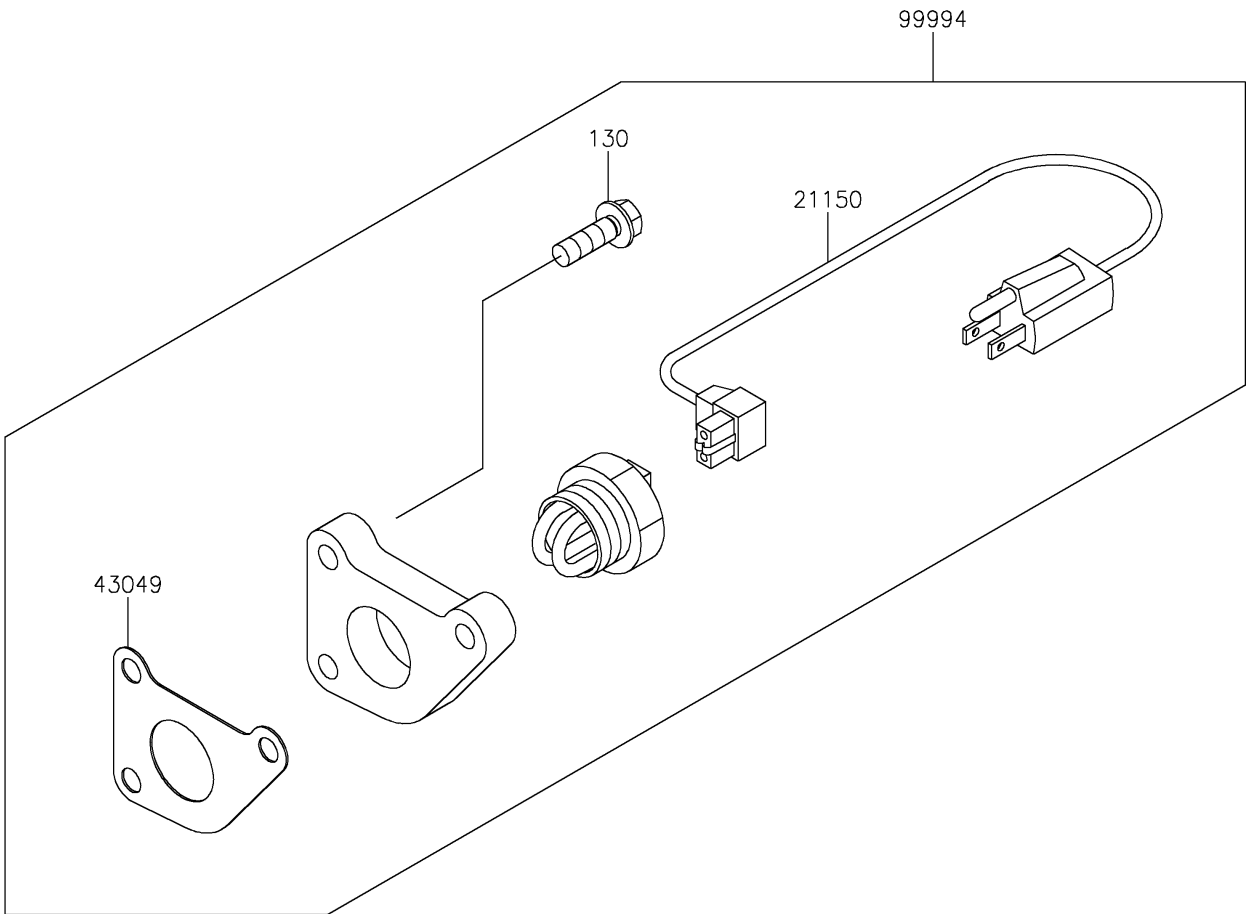

2019 MULE PRO-DXT™ EPS LE PARTS DIAGRAM

Accessory

F2910

2019 MULE PRO-DXT™ EPS LE PARTS LIST

Accessory

ITEM NAME	PART NUMBER	QUANTITY
BOLT-FLANGED,8X25 (Ref # 130)	130BA0825	1
CORD-ASSY (Ref # 21150)	21150-0015	1
PACKING (Ref # 43049)	43049-0034	1
KIT-ACCESSORY,BLOCK HEATER (Ref # 99994)	99994-0741	1