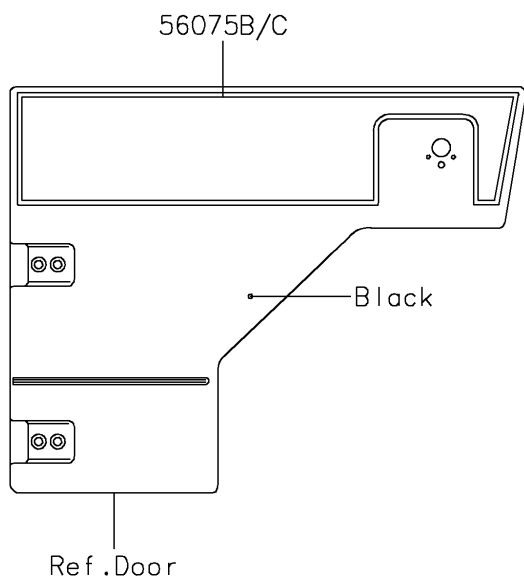

## 2019 MULE PRO-DXT™ EPS LE PARTS DIAGRAM

Decals

F2861

## 2019 MULE PRO-DXT™ EPS LE PARTS LIST

Decals

ITEM NAME	PART NUMBER	QUANTITY
MARK,FR FENDER,LE (Ref # 56054)	56054-1569	1
MARK,FR FENDER,MULE PRO-DXT (Ref # 56054A)	56054-1960	1
PATTERN,FR FENDER,LH,EPS (Ref # 56075)	56075-0648	1
PATTERN,FR FENDER,RH,EPS (Ref # 56075A)	56075-0649	1
PATTERN,SIDE GUARD,LH,FR (Ref # 56075B)	56075-0650	1
PATTERN,SIDE GUARD,RH,FR (Ref # 56075C)	56075-0651	1
PATTERN,SIDE GUARD,LH,RR (Ref # 56075D)	56075-0652	1
PATTERN,SIDE GUARD,RH,RR (Ref # 56075E)	56075-0653	1
PATTERN,RR FENDER,LH (Ref # 56075F)	56075-1379	1
PATTERN,RR FENDER,RH (Ref # 56075G)	56075-1380	1