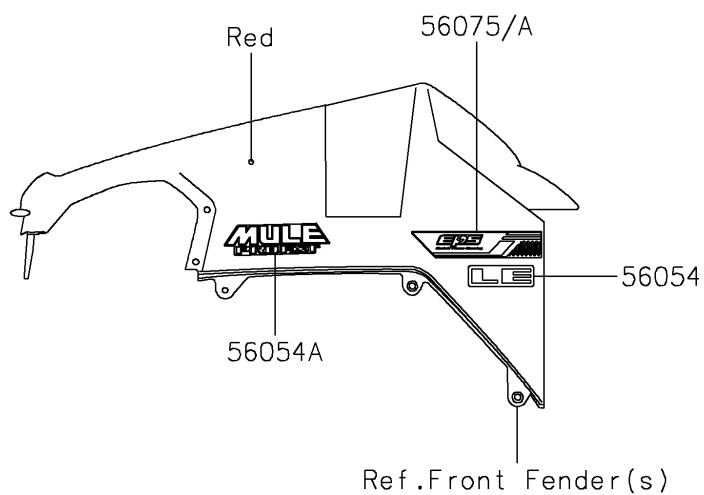

## 2019 MULE PRO-DXT™ EPS LE PARTS DIAGRAM

Decals

F2861

## 2019 MULE PRO-DXT™ EPS LE PARTS LIST

Decals

ITEM NAME	PART NUMBER	QUANTITY
MARK,FR FENDER,LE (Ref # 56054)	56054-1569	1
MARK,FR FENDER,MULE PRO-DXT (Ref # 56054A)	56054-1960	1
PATTERN,FR FENDER,LH,EPS (Ref # 56075)	56075-0648	1
PATTERN,FR FENDER,RH,EPS (Ref # 56075A)	56075-0649	1
PATTERN,SIDE GUARD,LH,FR (Ref # 56075B)	56075-0650	1
PATTERN,SIDE GUARD,RH,FR (Ref # 56075C)	56075-0651	1
PATTERN,SIDE GUARD,LH,RR (Ref # 56075D)	56075-0652	1
PATTERN,SIDE GUARD,RH,RR (Ref # 56075E)	56075-0653	1
PATTERN,RR FENDER,LH (Ref # 56075F)	56075-1379	1
PATTERN,RR FENDER,RH (Ref # 56075G)	56075-1380	1