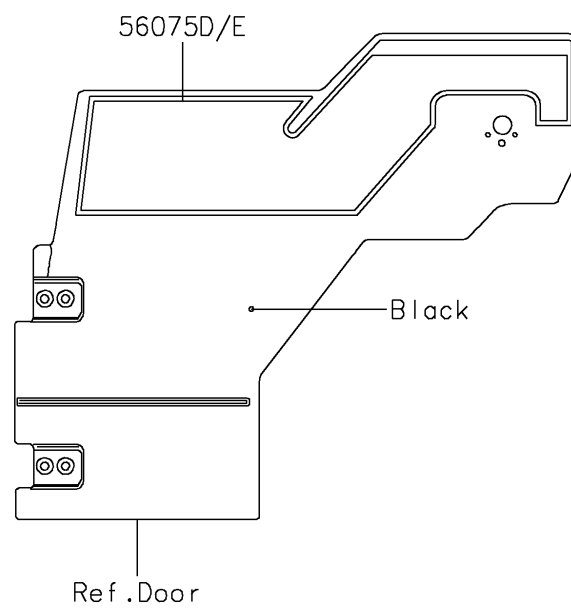

## 2019 MULE PRO-DXT™ EPS LE PARTS DIAGRAM

Decals

F2861

## 2019 MULE PRO-DXT™ EPS LE PARTS LIST

Decals

ITEM NAME	PART NUMBER	QUANTITY
MARK,FR FENDER,LE (Ref # 56054)	56054-1569	1
MARK,FR FENDER,MULE PRO-DXT (Ref # 56054A)	56054-1960	1
PATTERN,FR FENDER,LH,EPS (Ref # 56075)	56075-0648	1
PATTERN,FR FENDER,RH,EPS (Ref # 56075A)	56075-0649	1
PATTERN,SIDE GUARD,LH,FR (Ref # 56075B)	56075-0650	1
PATTERN,SIDE GUARD,RH,FR (Ref # 56075C)	56075-0651	1
PATTERN,SIDE GUARD,LH,RR (Ref # 56075D)	56075-0652	1
PATTERN,SIDE GUARD,RH,RR (Ref # 56075E)	56075-0653	1
PATTERN,RR FENDER,LH (Ref # 56075F)	56075-1379	1
PATTERN,RR FENDER,RH (Ref # 56075G)	56075-1380	1