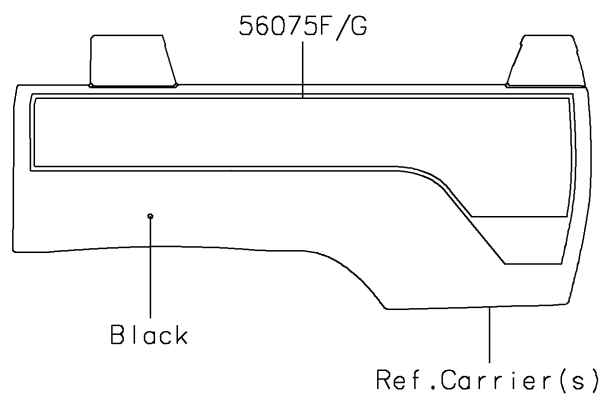

## 2019 MULE PRO-DXT™ EPS LE PARTS DIAGRAM

Decals

F2861

## 2019 MULE PRO-DXT™ EPS LE PARTS LIST

Decals

ITEM NAME	PART NUMBER	QUANTITY
MARK,FR FENDER,LE (Ref # 56054)	56054-1569	1
MARK,FR FENDER,MULE PRO-DXT (Ref # 56054A)	56054-1960	1
PATTERN,FR FENDER,LH,EPS (Ref # 56075)	56075-0648	1
PATTERN,FR FENDER,RH,EPS (Ref # 56075A)	56075-0649	1
PATTERN,SIDE GUARD,LH,FR (Ref # 56075B)	56075-0650	1
PATTERN,SIDE GUARD,RH,FR (Ref # 56075C)	56075-0651	1
PATTERN,SIDE GUARD,LH,RR (Ref # 56075D)	56075-0652	1
PATTERN,SIDE GUARD,RH,RR (Ref # 56075E)	56075-0653	1
PATTERN,RR FENDER,LH (Ref # 56075F)	56075-1379	1
PATTERN,RR FENDER,RH (Ref # 56075G)	56075-1380	1