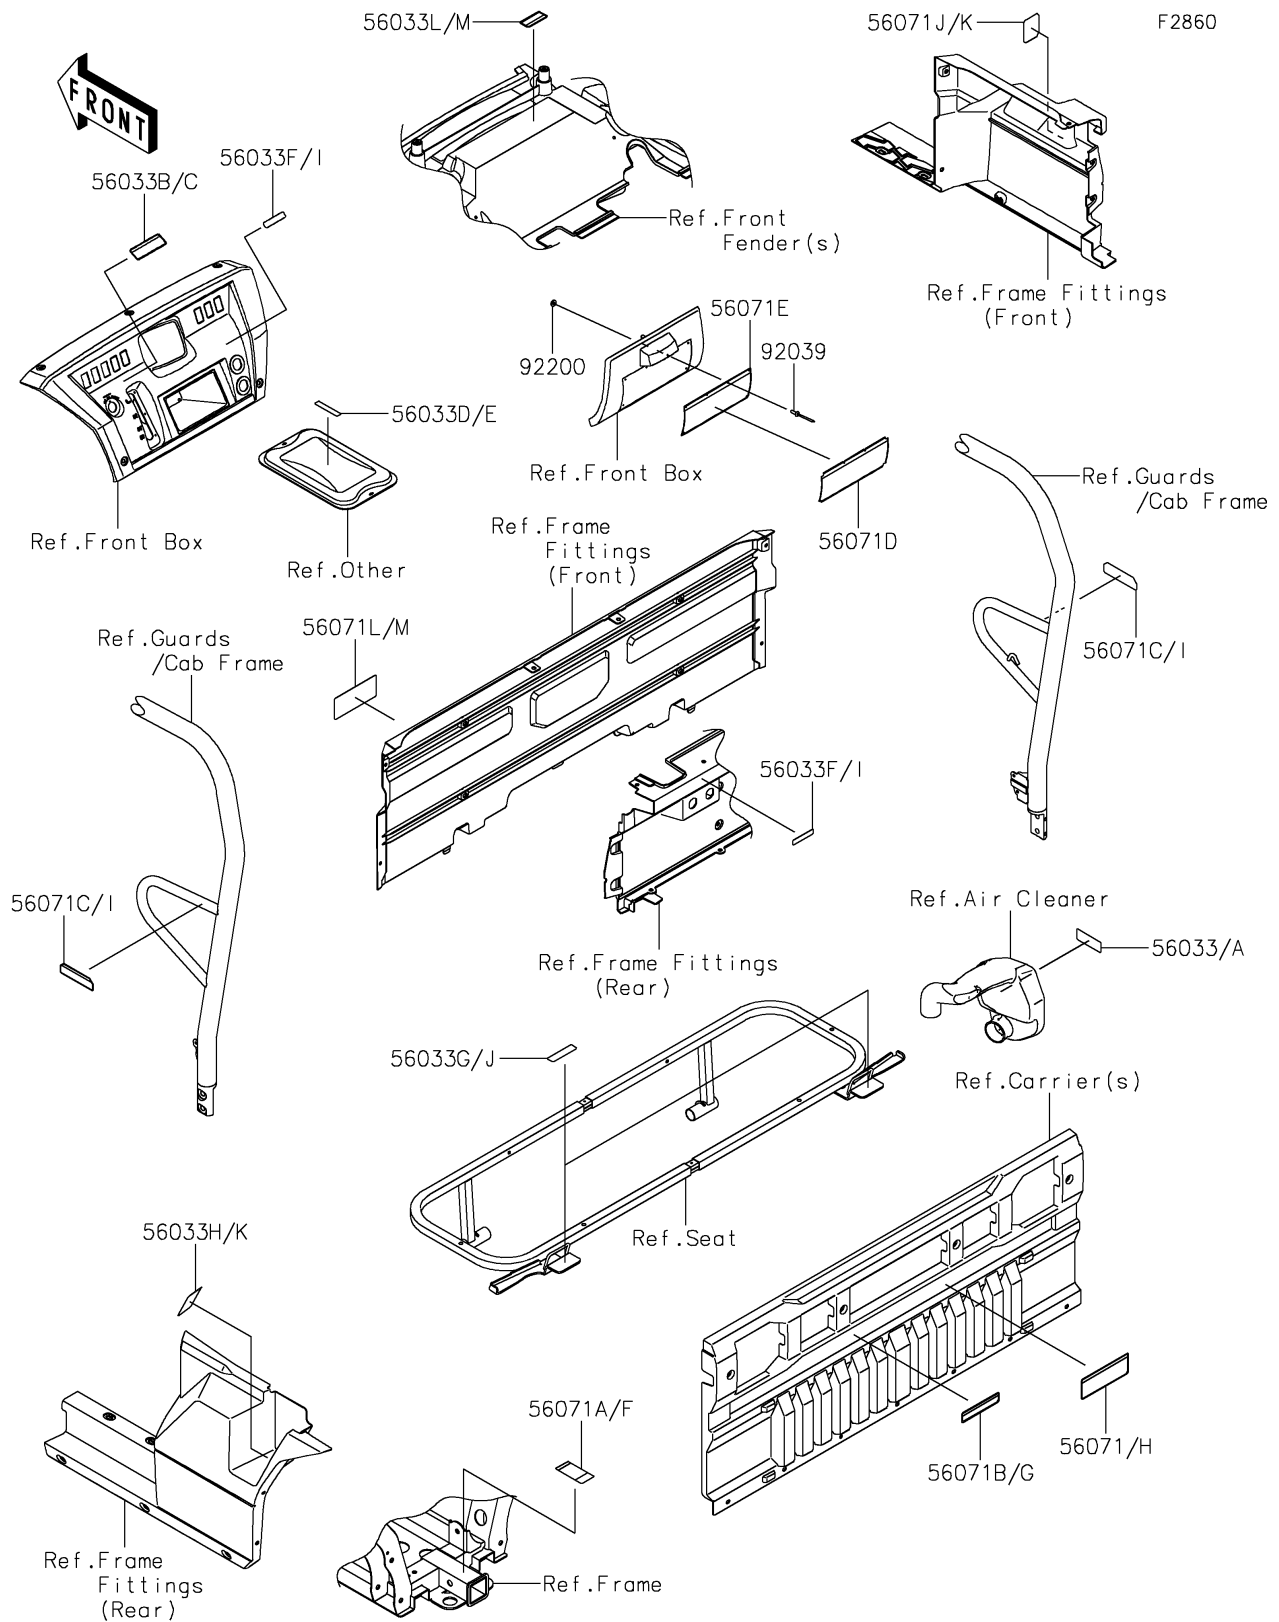

2019 MULE PRO-DXT™ EPS LE PARTS DIAGRAM

Labels

2019 MULE PRO-DXT™ EPS LE PARTS LIST

Labels

ITEM NAME	PART NUMBER	QUANTITY
LABEL-MANUAL,AIR CLEANER (Ref # 56033)	56033-0724	1
LABEL-MANUAL,AIR CLEANER (Ref # 56033A)	56033-0731	1
LABEL-MANUAL,SHIFT NOTICE (Ref # 56033B)	56033-0822	1
LABEL-MANUAL,SHIFT NOTICE (Ref # 56033C)	56033-0826	1
LABEL-MANUAL,STORAGE MAX LOAD (Ref # 56033D)	56033-0966	1
LABEL-MANUAL,STORAGE MAX LOAD (Ref # 56033E)	56033-0967	1
LABEL-MANUAL,DC OUTLET (Ref # 56033F)	56033-0993	1
LABEL-MANUAL,REAR SEAT (Ref # 56033G)	56033-0995	1
LABEL-MANUAL,DRIVE BELT (Ref # 56033H)	56033-0996	1
LABEL-MANUAL,DC OUTLET (Ref # 56033I)	56033-0997	1
LABEL-MANUAL,REAR SEAT (Ref # 56033J)	56033-0999	1
LABEL-MANUAL,DRIVE BELT (Ref # 56033K)	56033-1000	1
LABEL-MANUAL,FRONT HOOD (Ref # 56033L)	56033-1379	1
LABEL-MANUAL,FRONT HOOD (Ref # 56033M)	56033-1380	1
LABEL-WARNING,CARGO CAPA. (Ref # 56071)	56071-0699	1
LABEL-WARNING,TRAILER HITCH (Ref # 56071A)	56071-0701	1
LABEL-WARNING,SCREEN OPERATION (Ref # 56071B)	56071-0702	1
LABEL-WARNING,BED OPERATION (Ref # 56071C)	56071-0703	1
LABEL-WARNING,GENERAL (Ref # 56071D)	56071-0706	1
LABEL-WARNING,GENERAL (Ref # 56071E)	56071-0709	1
LABEL-WARNING,TRAILER HITCH (Ref # 56071F)	56071-0711	1
LABEL-WARNING,SCREEN OPERATION (Ref # 56071G)	56071-0712	1
LABEL-WARNING,CARGO CAPA. (Ref # 56071H)	56071-0713	1
LABEL-WARNING,BED OPERATION (Ref # 56071I)	56071-0717	1
LABEL-WARNING,DIESEL (Ref # 56071J)	56071-0746	1
LABEL-WARNING,DIESEL (Ref # 56071K)	56071-0747	1
LABEL-WARNING,TIRE&LOAD (Ref # 56071L)	56071-0755	1
LABEL-WARNING,TIRE&LOAD (Ref # 56071M)	56071-0756	1
RIVET,3.2X8 (Ref # 92039)	92039-3763	1

2019 MULE PRO-DXT™ EPS LE PARTS LIST

Labels

ITEM NAME	PART NUMBER	QUANTITY
WASHER,3.5X8X1 (Ref # 92200)	92200-1251	1