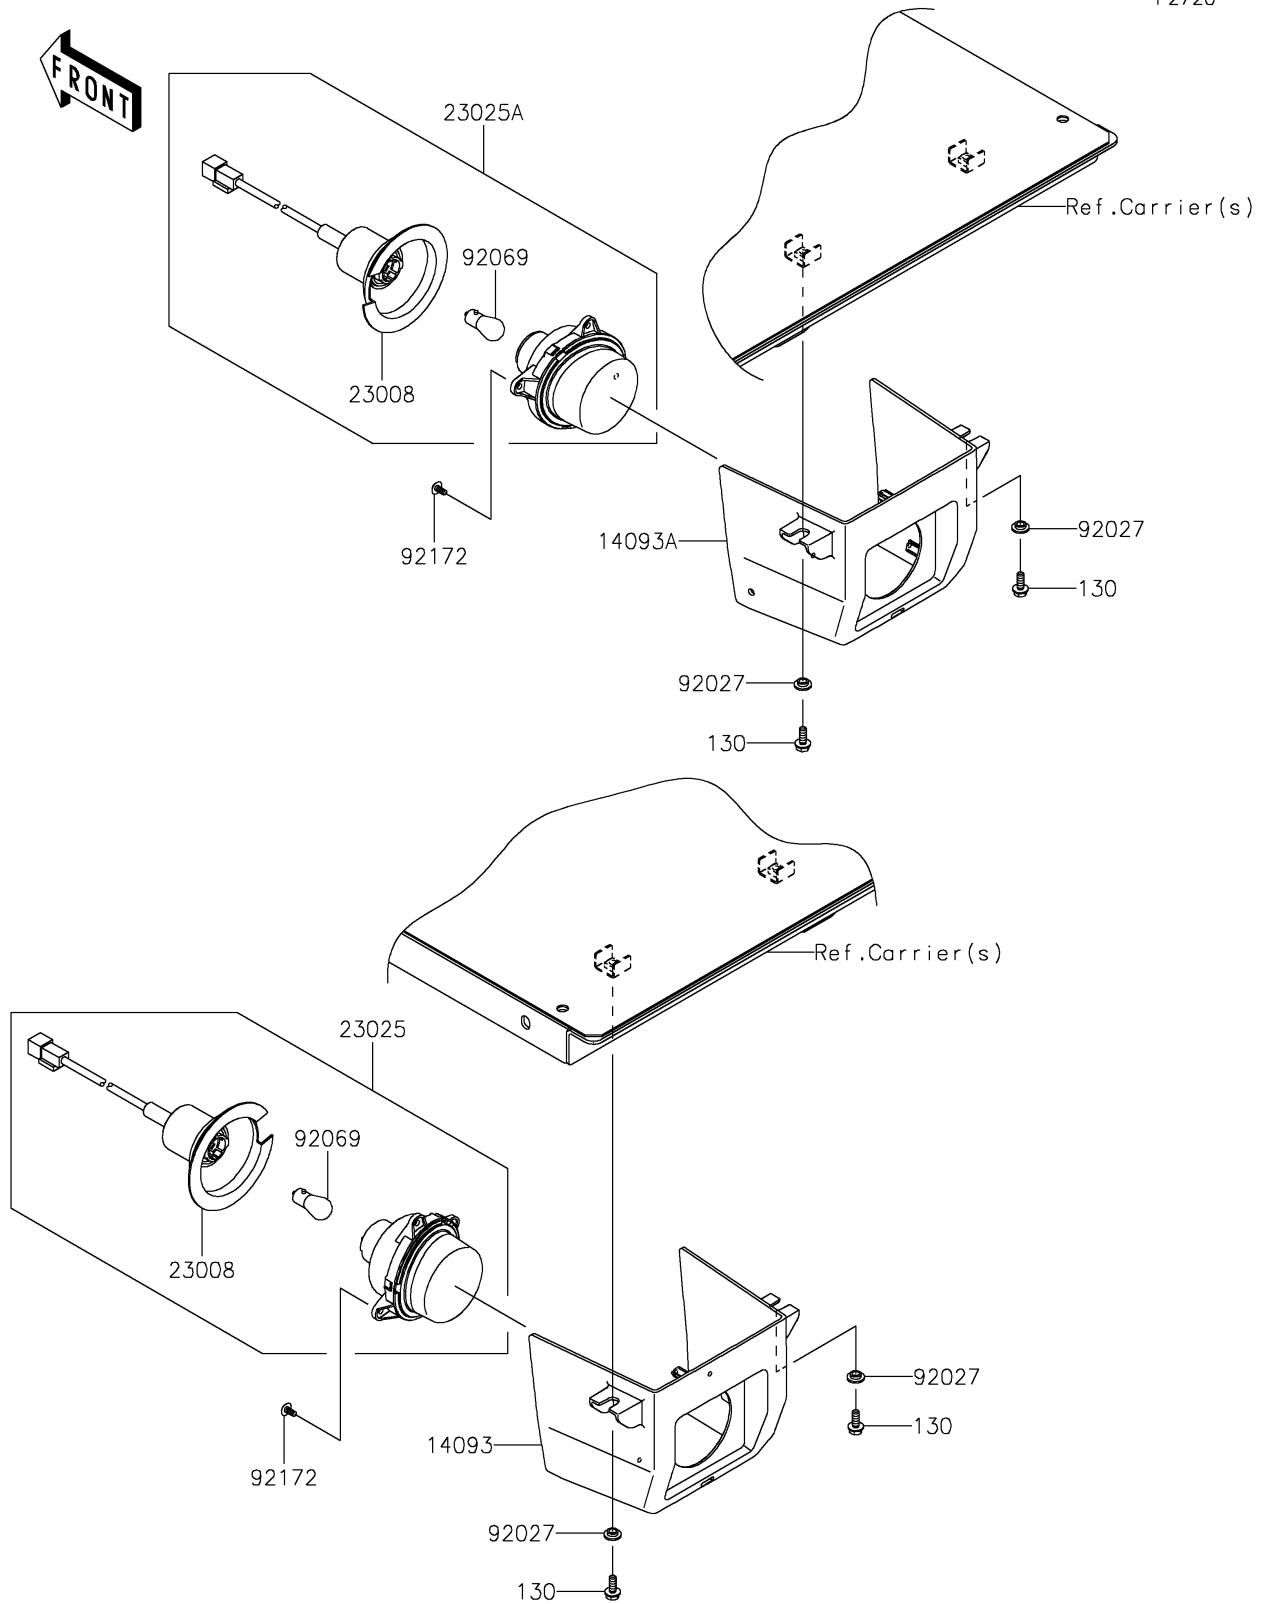

2019 MULE PRO-DXT™ EPS LE PARTS DIAGRAM

Taillight(s)

F2720

2019 MULE PRO-DXT™ EPS LE PARTS LIST

Taillight(s)

ITEM NAME	PART NUMBER	QUANTITY
BOLT-FLANGED,6X16 (Ref # 130)	130CA0616	1
COVER,TAIL LAMP,LH (Ref # 14093)	14093-0580	1
COVER,TAIL LAMP,RH (Ref # 14093A)	14093-0581	1
SOCKET-ASSY (Ref # 23008)	23008-0162	1
LAMP-TAIL,LH (Ref # 23025)	23025-0334	1
LAMP-TAIL,RH (Ref # 23025A)	23025-0341	1
COLLAR,L=4.6 (Ref # 92027)	92027-1168	1
BULB,12V 21/5W (Ref # 92069)	92069-0072	1
SCREW,TAPPING,5X10 (Ref # 92172)	92172-0262	1