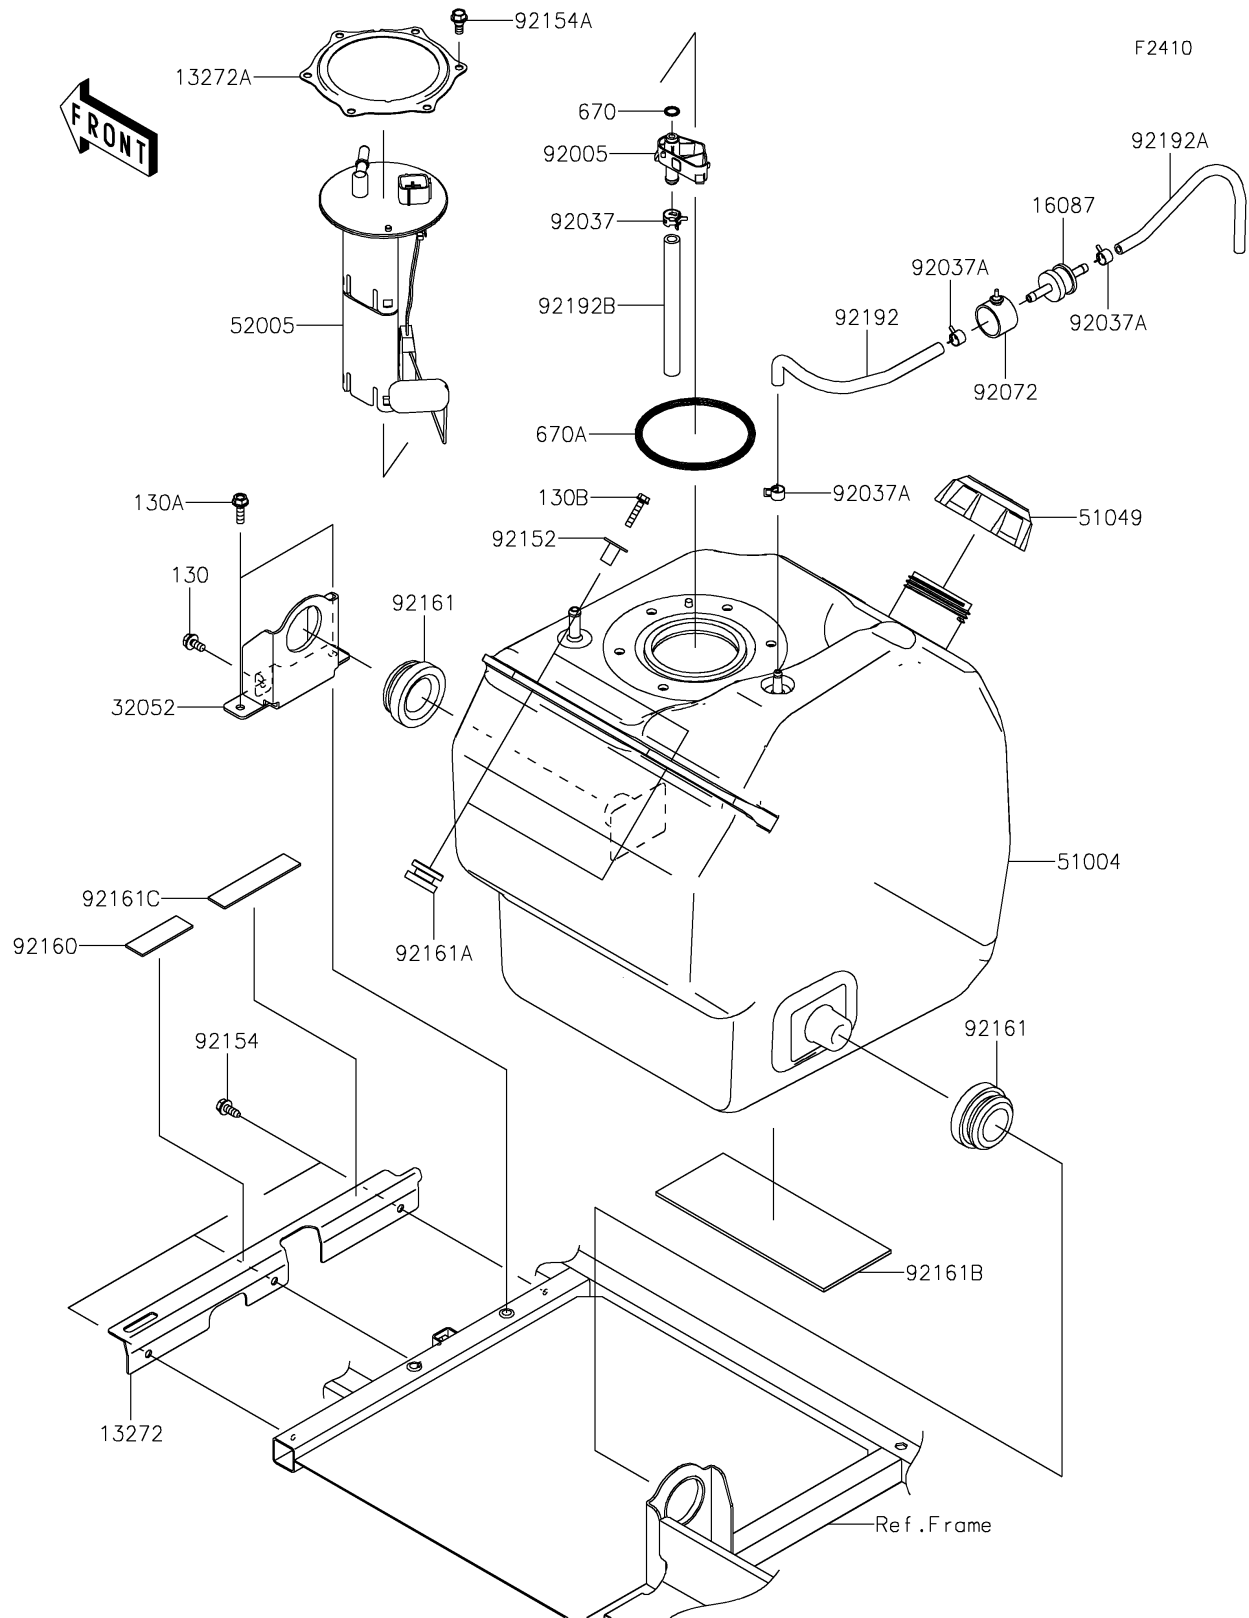

2019 MULE PRO-DXT™ EPS LE PARTS DIAGRAM

Fuel Tank

2019 MULE PRO-DXT™ EPS LE PARTS LIST

Fuel Tank

ITEM NAME	PART NUMBER	QUANTITY
BOLT-FLANGED,6X12 (Ref # 130)	130BA0612	1
BOLT-FLANGED,6X20 (Ref # 130A)	130BA0620	1
BOLT-FLANGED,6X30 (Ref # 130B)	130BA0630	1
PLATE (Ref # 13272)	13272-2206	1
PLATE (Ref # 13272A)	13272-2500	1
VALVE-CHECK (Ref # 16087)	16087-0008	1
BRACKET-TANK (Ref # 32052)	32052-0751	1
TANK-FUEL (Ref # 51004)	51004-0019	1
CAP-TANK,FUEL (Ref # 51049)	51049-0718	1
GAUGE,FUEL (Ref # 52005)	52005-0753	1
O RING,9MM (Ref # 670)	670E1509	1
O RING (Ref # 670A)	670E5090	1
FITTING (Ref # 92005)	92005-0813	1
CLAMP,HOSE CLIP (Ref # 92037)	92037-1181	1
CLAMP,TUBE (Ref # 92037A)	92037-1461	1
BAND (Ref # 92072)	92072-1438	1
COLLAR,6.8X10X18.1 (Ref # 92152)	92152-1867	1
BOLT,6X15.6 (Ref # 92154)	92154-1250	1
BOLT,FUEL PUMP (Ref # 92154A)	92154-1326	1
DAMPER (Ref # 92160)	92160-1075	1
DAMPER,30X56X25 (Ref # 92161)	92161-1613	1
DAMPER,10X28X17 (Ref # 92161A)	92161-1614	1
DAMPER,80X200X3.175 (Ref # 92161B)	92161-1645	1
DAMPER (Ref # 92161C)	92161-1876	1
TUBE,BREATHER (Ref # 92192)	92192-0773	1
TUBE,BREATHER,5X9X220 (Ref # 92192A)	92192-1199	1
TUBE,FUEL,8X13X137 (Ref # 92192B)	92192-1474	1