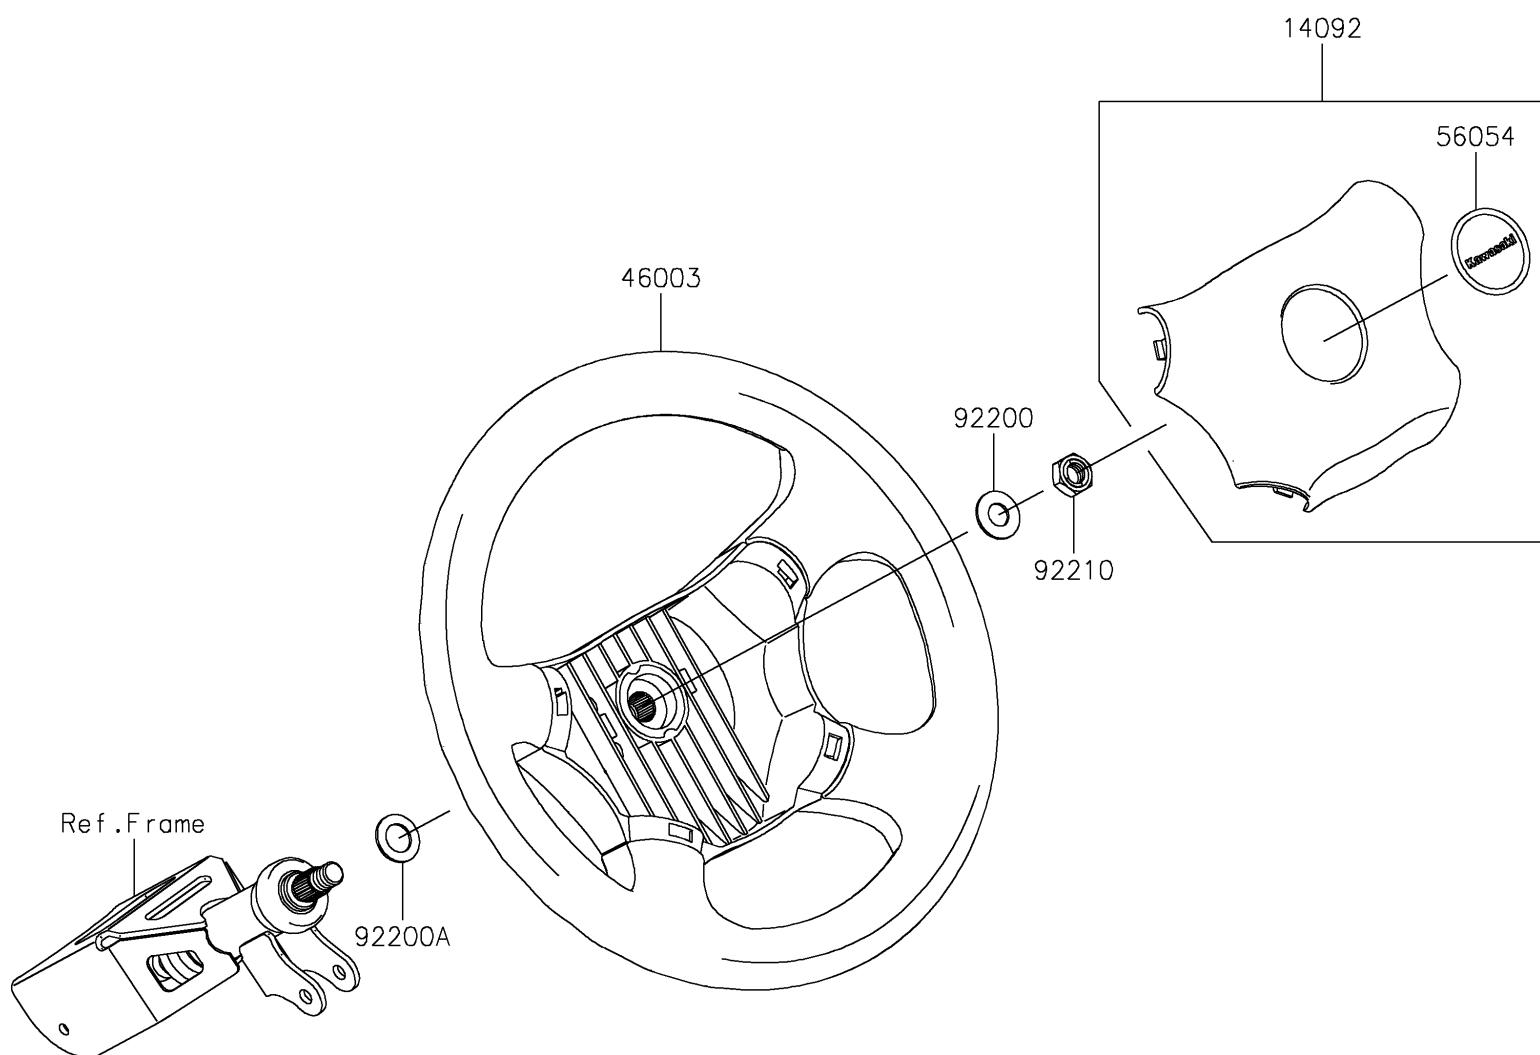

2019 MULE PRO-DXT™ EPS LE PARTS DIAGRAM

Steering Wheel

F2311

2019 MULE PRO-DXT™ EPS LE PARTS LIST

Steering Wheel

ITEM NAME	PART NUMBER	QUANTITY
COVER,HORN SWITCH (Ref # 14092)	14092-1029	1
HANDLE (Ref # 46003)	46003-0595	1
MARK,CENTER LOGO,KAWASAKI (Ref # 56054)	56054-1188	1
WASHER,12.1X25X1.6 (Ref # 92200)	92200-0455	1
WASHER,15X25X1.6 (Ref # 92200A)	92200-0460	1
NUT,LOCK,12MM (Ref # 92210)	92210-1249	1