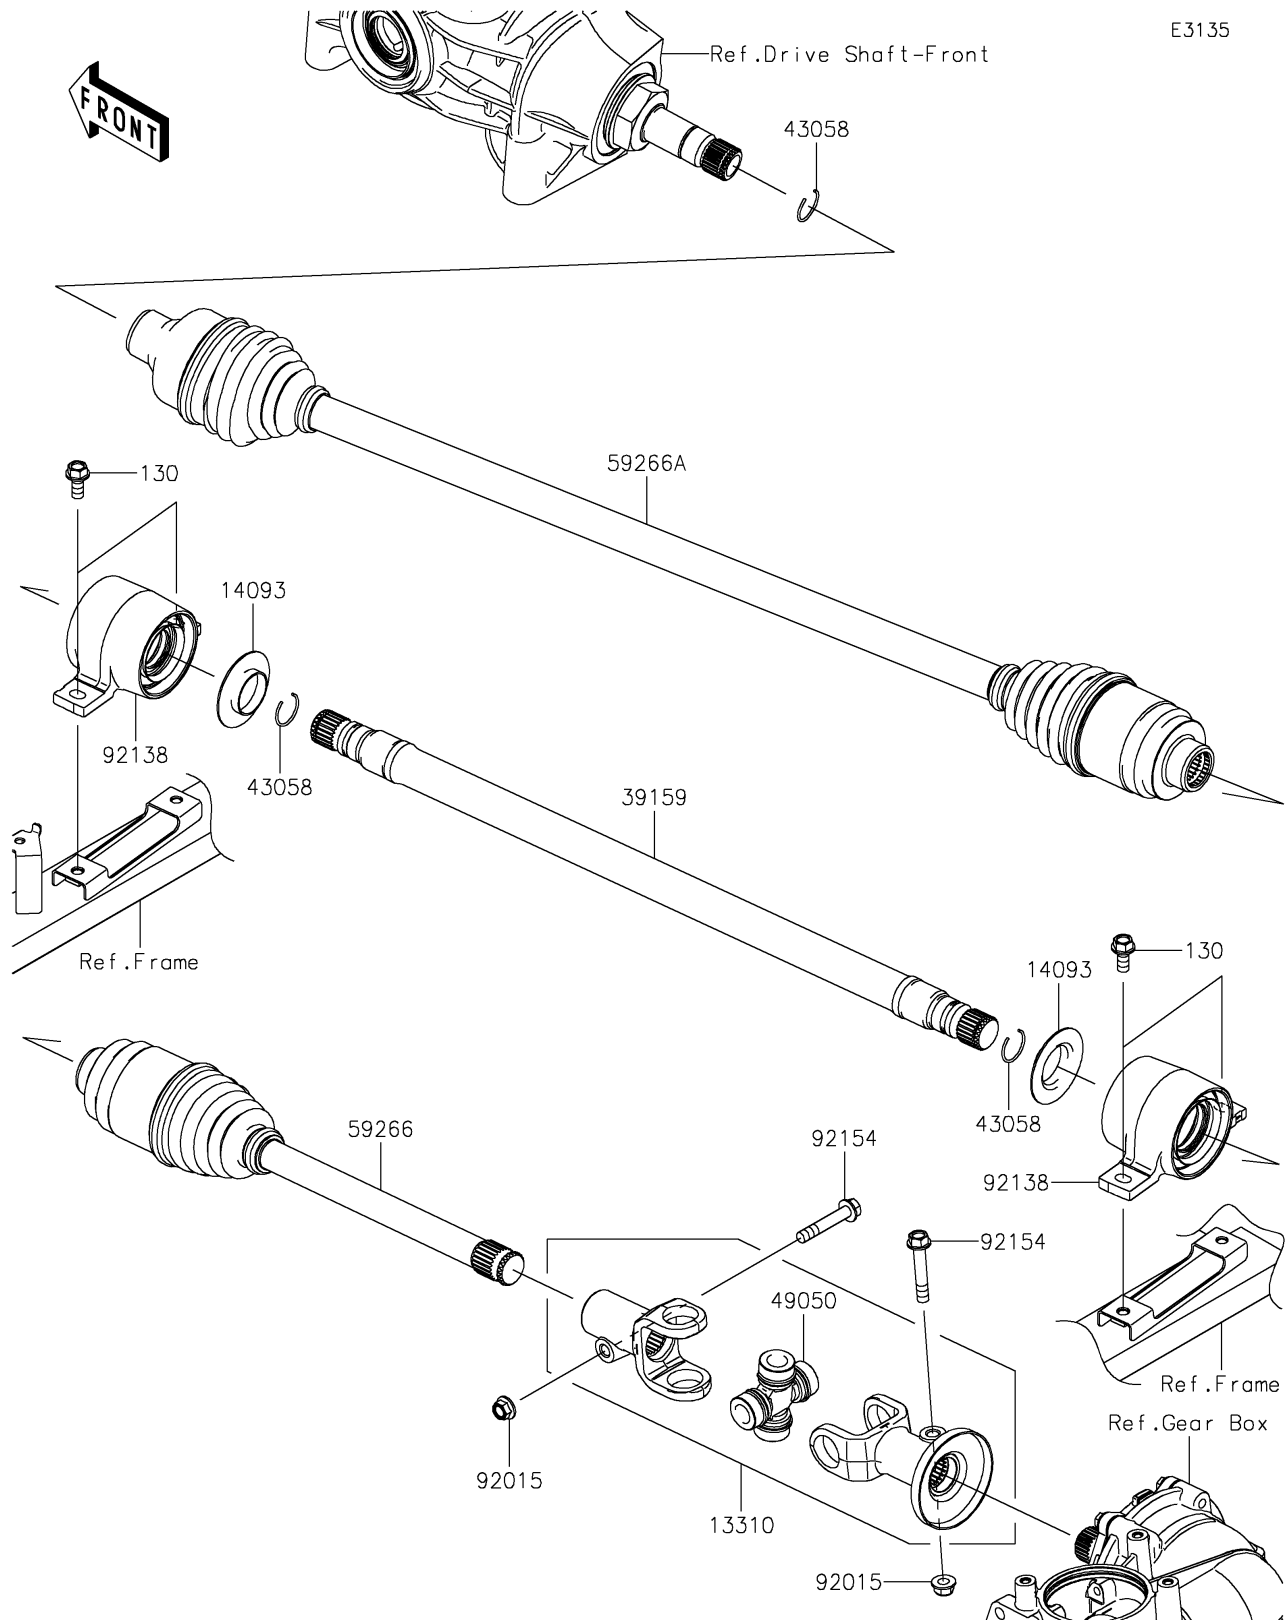

2019 MULE PRO-DXT™ EPS LE PARTS DIAGRAM

Drive Shaft-Propeller

E3135

2019 MULE PRO-DXT™ EPS LE PARTS LIST

Drive Shaft-Propeller

ITEM NAME	PART NUMBER	QUANTITY
BOLT-FLANGED,8X18 (Ref # 130)	130BA0818	1
SHAFT-ASSY (Ref # 13310)	13310-0038	1
COVER,SIDE RIP (Ref # 14093)	14093-0006	1
SHAFT-DRIVE (Ref # 39159)	39159-0045	1
RING (Ref # 43058)	43058-0018	1
SPIDER (Ref # 49050)	49050-0034	1
JOINT-BALL,T/M SIDE (Ref # 59266)	59266-0716	1
JOINT-BALL,FR DIFF SIDE (Ref # 59266A)	59266-0717	1
NUT,8MM (Ref # 92015)	92015-1432	1
BEARING-COMP (Ref # 92138)	92138-0002	1
BOLT,FLANGED,8X46 (Ref # 92154)	92154-1365	1