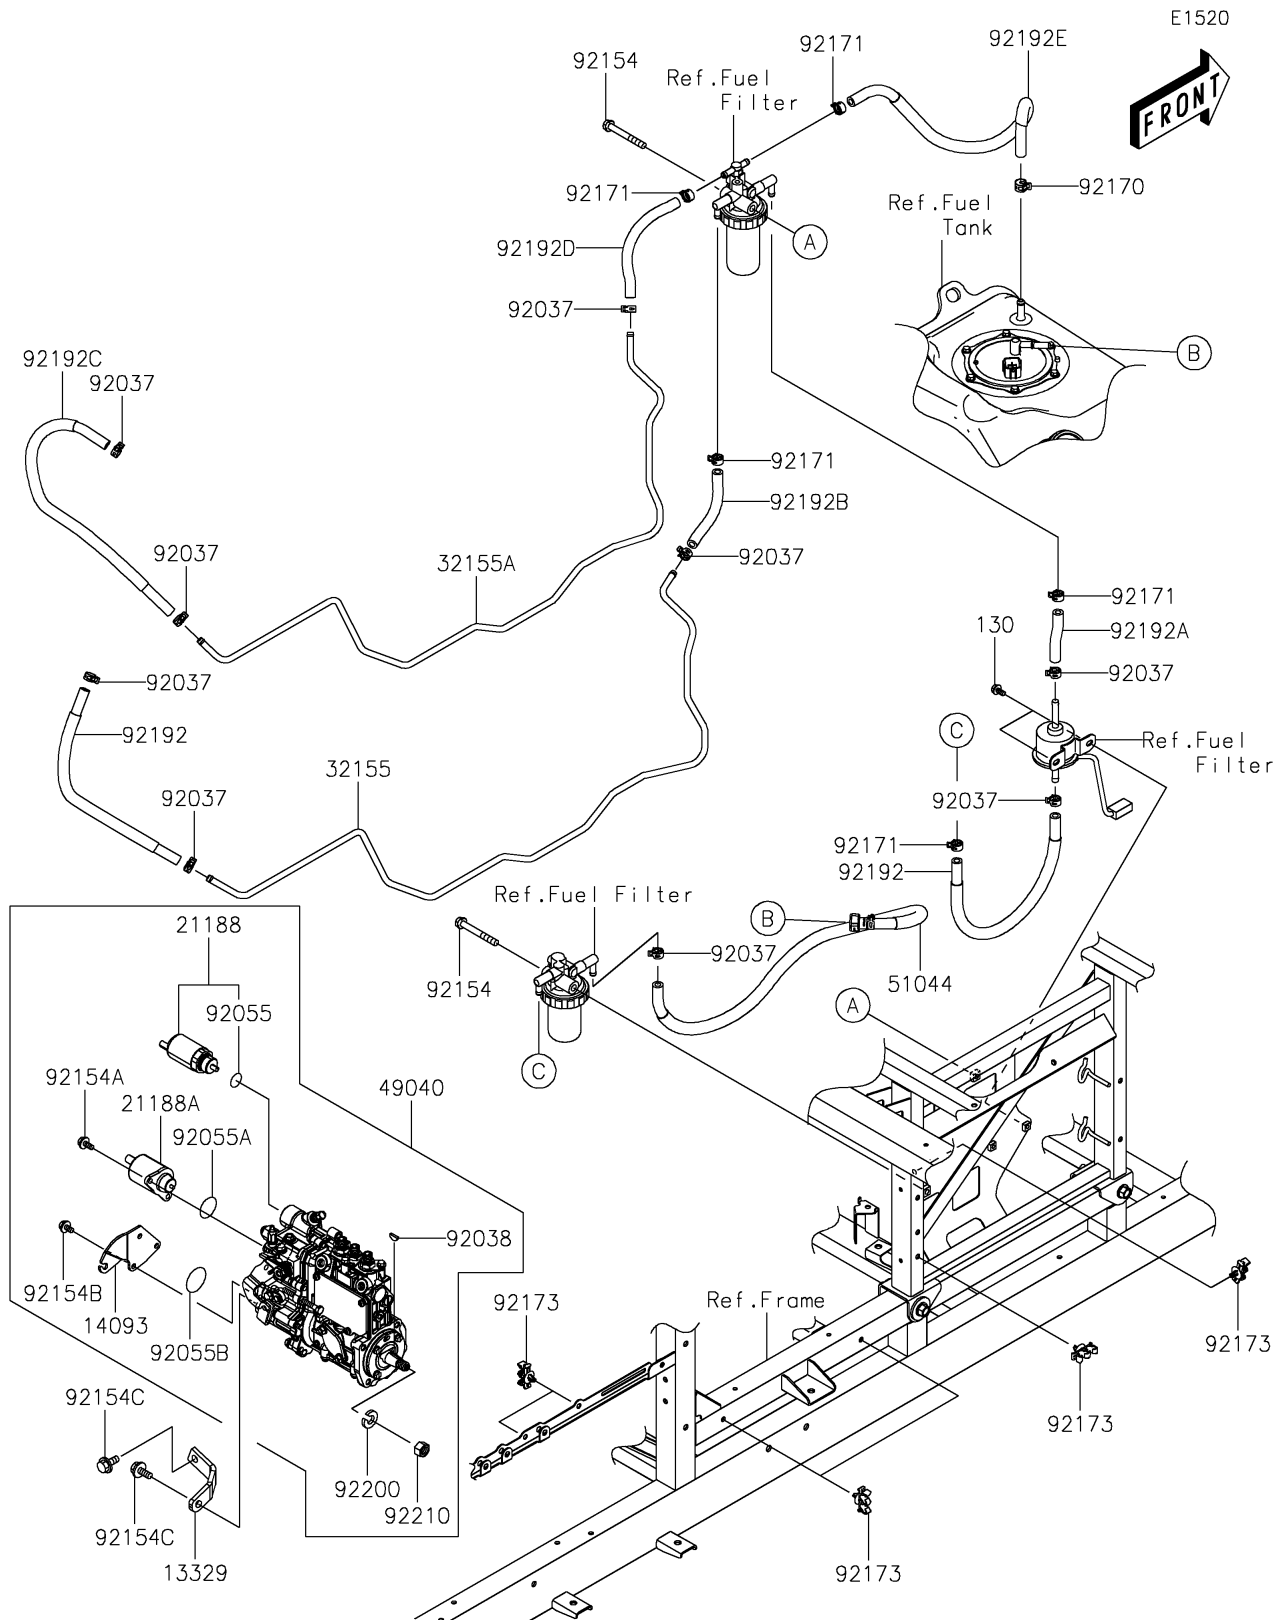

2019 MULE PRO-DXT™ EPS LE PARTS DIAGRAM

Fuel Pump

2019 MULE PRO-DXT™ EPS LE PARTS LIST

Fuel Pump

ITEM NAME	PART NUMBER	QUANTITY
BOLT-FLANGED,6X12 (Ref # 130)	130BA0612	1
SUPPORT (Ref # 13329)	13329-0001	1
COVER,GOVERNOR CASE (Ref # 14093)	14093-0448	1
SOLENOID,POWER CONTROL (Ref # 21188)	21188-0012	1
SOLENOID,STOP (Ref # 21188A)	21188-0013	1
PIPE,FEED (Ref # 32155)	32155-2047	1
PIPE,RETURN (Ref # 32155A)	32155-2048	1
PUMP-FUEL,INJECTION (Ref # 49040)	49040-0751	1
TUBE-ASSY (Ref # 51044)	51044-0785	1
CLAMP,HOSE CLIP (Ref # 92037)	92037-1181	1
KEY,WOODRUFF (Ref # 92038)	92038-0008	1
RING-O (Ref # 92055)	92055-0859	1
RING-O (Ref # 92055A)	92055-0860	1
RING-O (Ref # 92055B)	92055-0861	1
BOLT,FLANGED,8X63 (Ref # 92154)	92154-1940	1
BOLT,FLANGED,6X14 (Ref # 92154A)	92154-1997	1
BOLT,FLANGED,6X10 (Ref # 92154B)	92154-2068	1
BOLT,FLANGED,8X16 (Ref # 92154C)	92154-2071	1
CLAMP (Ref # 92170)	92170-1938	1
CLAMP (Ref # 92171)	92171-0515	1
CLAMP (Ref # 92173)	92173-1467	1
TUBE,7.5X13.5X390 (Ref # 92192)	92192-1476	1
TUBE,PUMP-FILTER (Ref # 92192A)	92192-1477	1
TUBE,FILER-ENGINE(FILTER SIDE) (Ref # 92192B)	92192-1478	1
TUBE,ENGINE-FILER(ENGINE SIDE) (Ref # 92192C)	92192-1479	1
TUBE,ENGINE-FILER(FILTER SIDE) (Ref # 92192D)	92192-1480	1
TUBE,FILTER-TANK (Ref # 92192E)	92192-1481	1
WASHER,SPRING (Ref # 92200)	92200-1810	1
NUT,12MM (Ref # 92210)	92210-1486	1