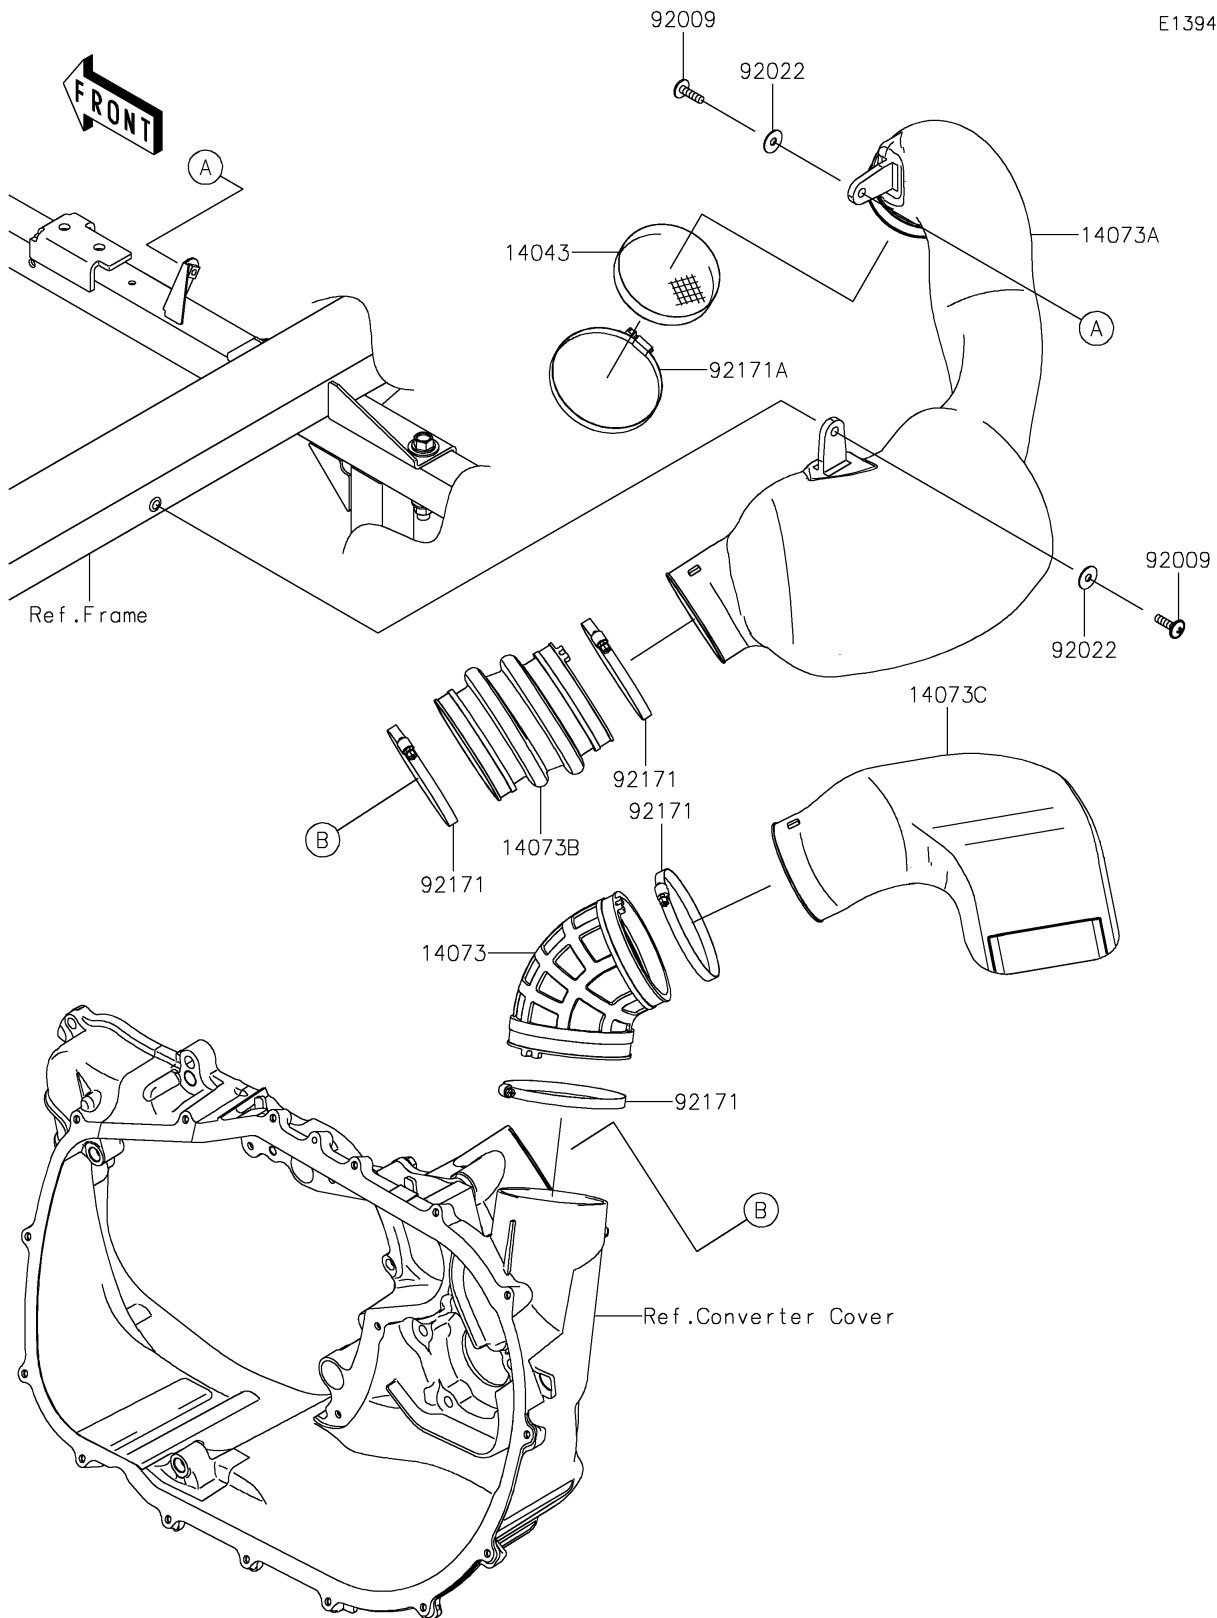

2019 MULE PRO-DXT™ EPS LE PARTS DIAGRAM

Air Cleaner-Belt Converter

E1394

2019 MULE PRO-DXT™ EPS LE PARTS LIST

Air Cleaner-Belt Converter

ITEM NAME	PART NUMBER	QUANTITY
FILTER (Ref # 14043)	14043-0013	1
DUCT,EXHAUST (Ref # 14073)	14073-0788	1
DUCT,INTAKE (Ref # 14073A)	14073-0789	1
DUCT,INTAKE (Ref # 14073B)	14073-0790	1
DUCT,EXHAUST (Ref # 14073C)	14073-0793	1
SCREW,6X22 (Ref # 92009)	92009-1441	1
WASHER,PLAIN,6.5X20X1 (Ref # 92022)	92022-165	1
CLAMP (Ref # 92171)	92171-1383	1
CLAMP (Ref # 92171A)	92171-3716	1