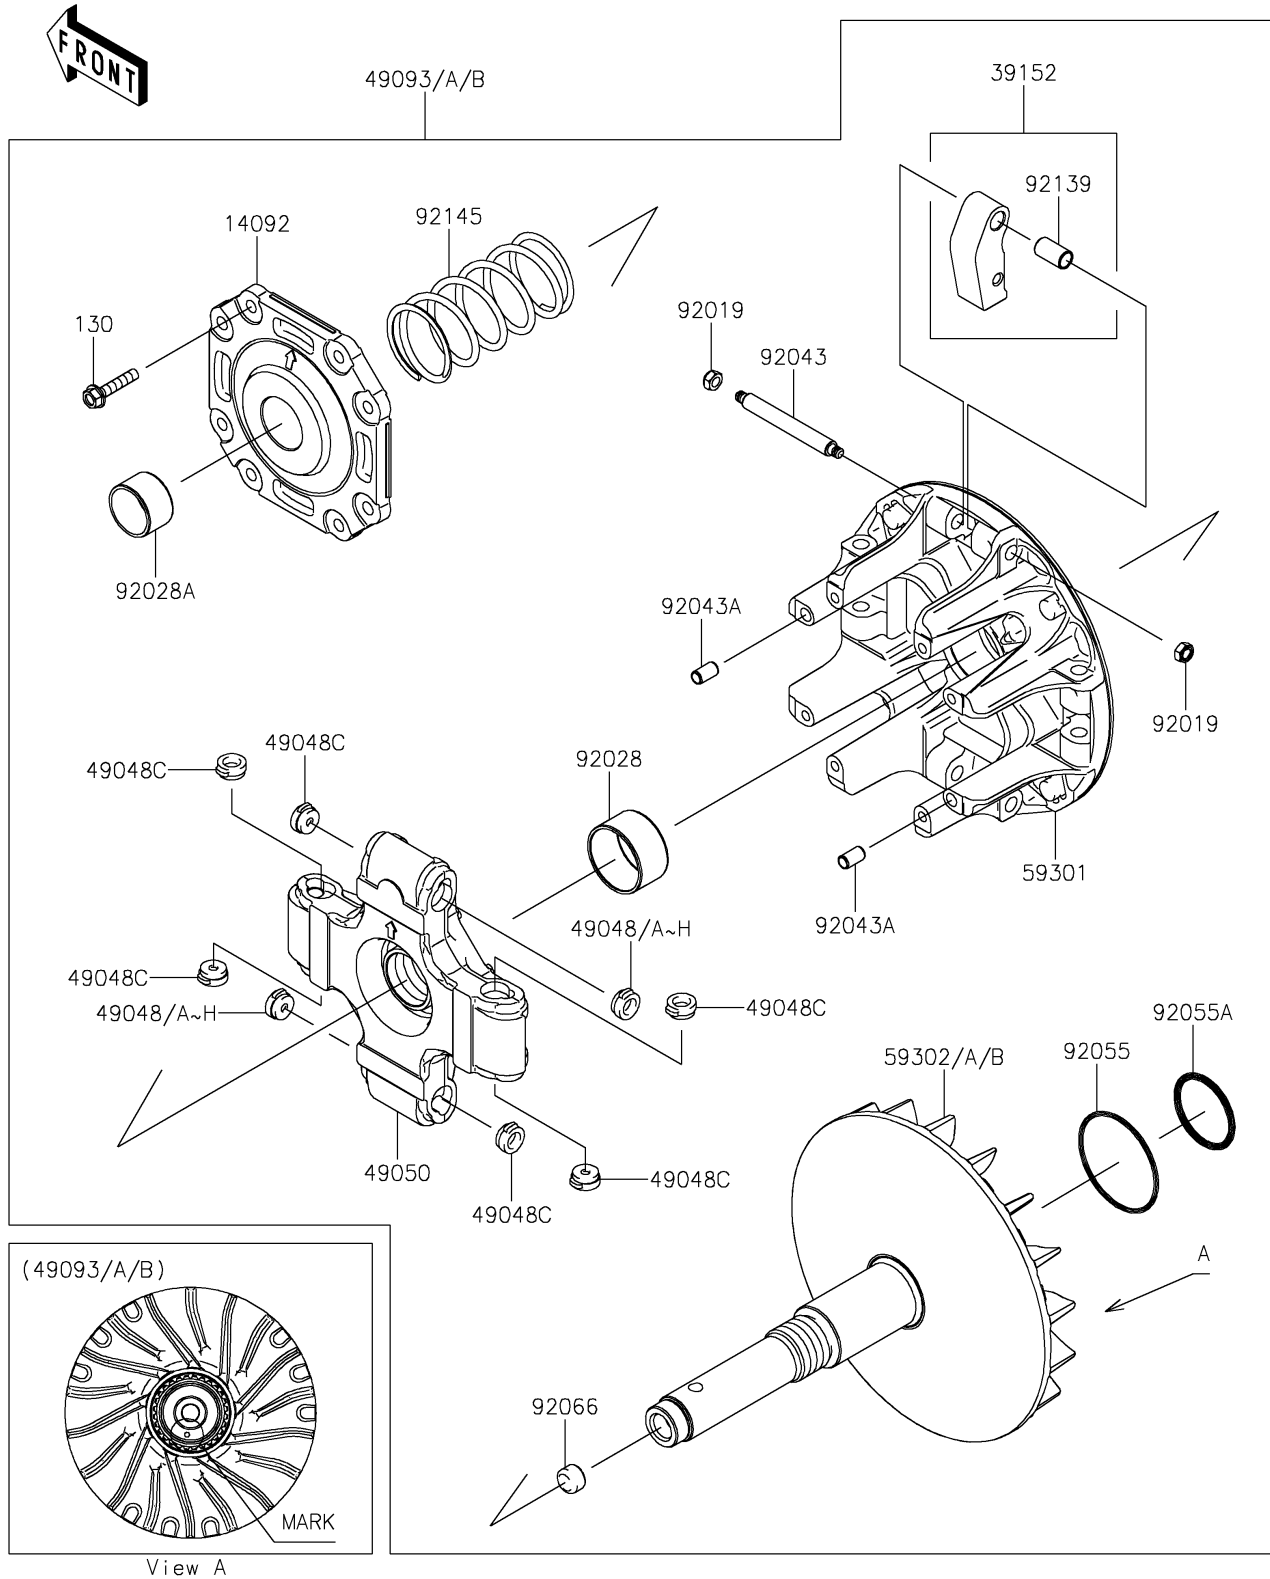

## 2019 MULE PRO-DXT™ EPS LE PARTS DIAGRAM

Drive Converter

E1391

## 2019 MULE PRO-DXT™ EPS LE PARTS LIST

Drive Converter

ITEM NAME	PART NUMBER	QUANTITY
BOLT-FLANGED,6X30 (Ref # 130)	130CA0630	1
COVER (Ref # 14092)	14092-1201	1
WEIGHT-RAMP (Ref # 39152)	39152-0043	1
SHOE,T=7.2 (Ref # 49048)	49048-1087	1
SHOE,T=7.3 (Ref # 49048A)	49048-1088	1
SHOE,T=7.4 (Ref # 49048B)	49048-1089	1
SHOE,T=7.5 (Ref # 49048C)	49048-1090	1
SHOE,T=7.6 (Ref # 49048D)	49048-1091	1
SHOE,T=7.7 (Ref # 49048E)	49048-1092	1
SHOE,T=7.8 (Ref # 49048F)	49048-1093	1
SHOE,T=7.9 (Ref # 49048G)	49048-1094	1
SHOE,T=8.0 (Ref # 49048H)	49048-1095	1
SPIDER (Ref # 49050)	49050-1083	1
CONVERTER-DRIVE,B MARK,WHITE (Ref # 49093)	49093-0050	1
CONVERTER-DRIVE,A MARK,BLUE (Ref # 49093A)	49093-0069	1
CONVERTER-DRIVE,C MARK,YELLOW (Ref # 49093B)	49093-0070	1
SHEAVE-MOVABLE (Ref # 59301)	59301-0025	1
SHEAVE-COMP,B MARK,WHITE (Ref # 59302)	59302-0092	1
SHEAVE-COMP,A MARK,BLUE (Ref # 59302A)	59302-0093	1
SHEAVE-COMP,C MARK,YELLOW (Ref # 59302B)	59302-0094	1
NUT,LOCK,6MM (Ref # 92019)	92019-008	1
BUSHING (Ref # 92028)	92028-1975	1
BUSHING (Ref # 92028A)	92028-1980	1
PIN (Ref # 92043)	92043-0809	1
PIN,6.2X8X14 (Ref # 92043A)	92043-1263	1
RING-O,59.5X2.4 (Ref # 92055)	92055-0753	1
RING-O,3.5X39.7 (Ref # 92055A)	92055-0789	1
PLUG (Ref # 92066)	92066-0784	1
BUSHING,9X11X19.75 (Ref # 92139)	92139-1103	1

## 2019 MULE PRO-DXT™ EPS LE PARTS LIST

Drive Converter

ITEM NAME	PART NUMBER	QUANTITY
SPRING (Ref # 92145)	92145-1670	1